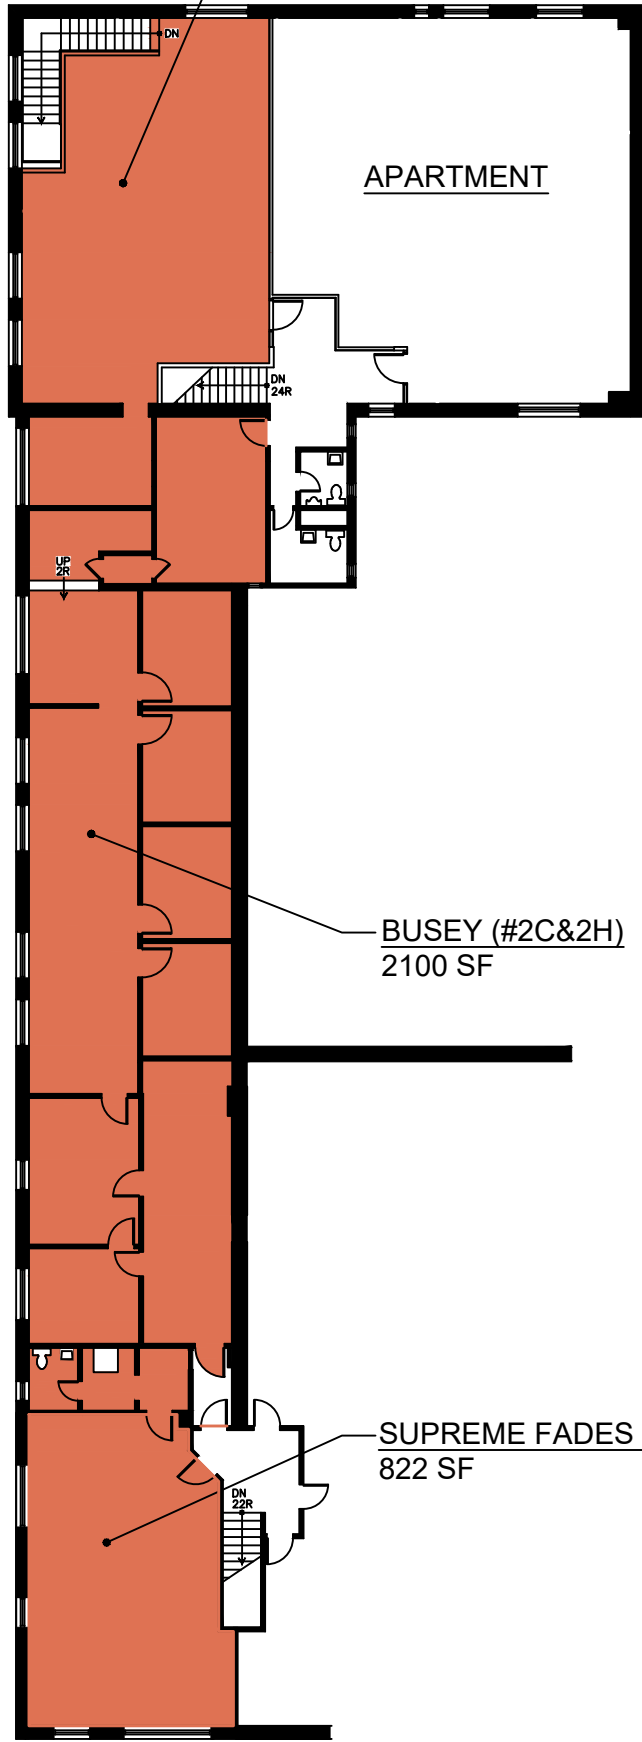

Mitsu and
Tsaocaa'Zheng'(4)
1058sf

BUSEY (#2C&2H)
2100 SF

SUPREME FADES (#2)
822 SF