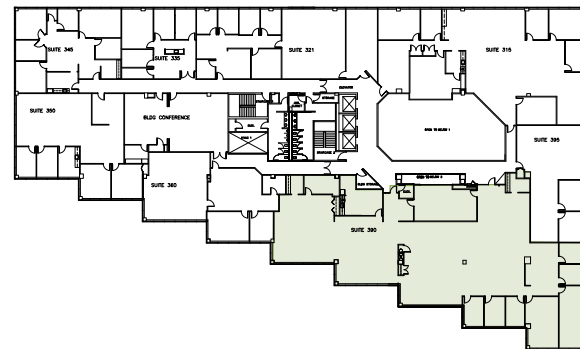

FLOOR PLANS Third Floor

Suite 390 | SF: 9,620

For information contact:
IGNACIO FELLER
Commercial Real Estate Director
(847) 777-9513
ifeller@ohareoffices.com
OhareOffices.com