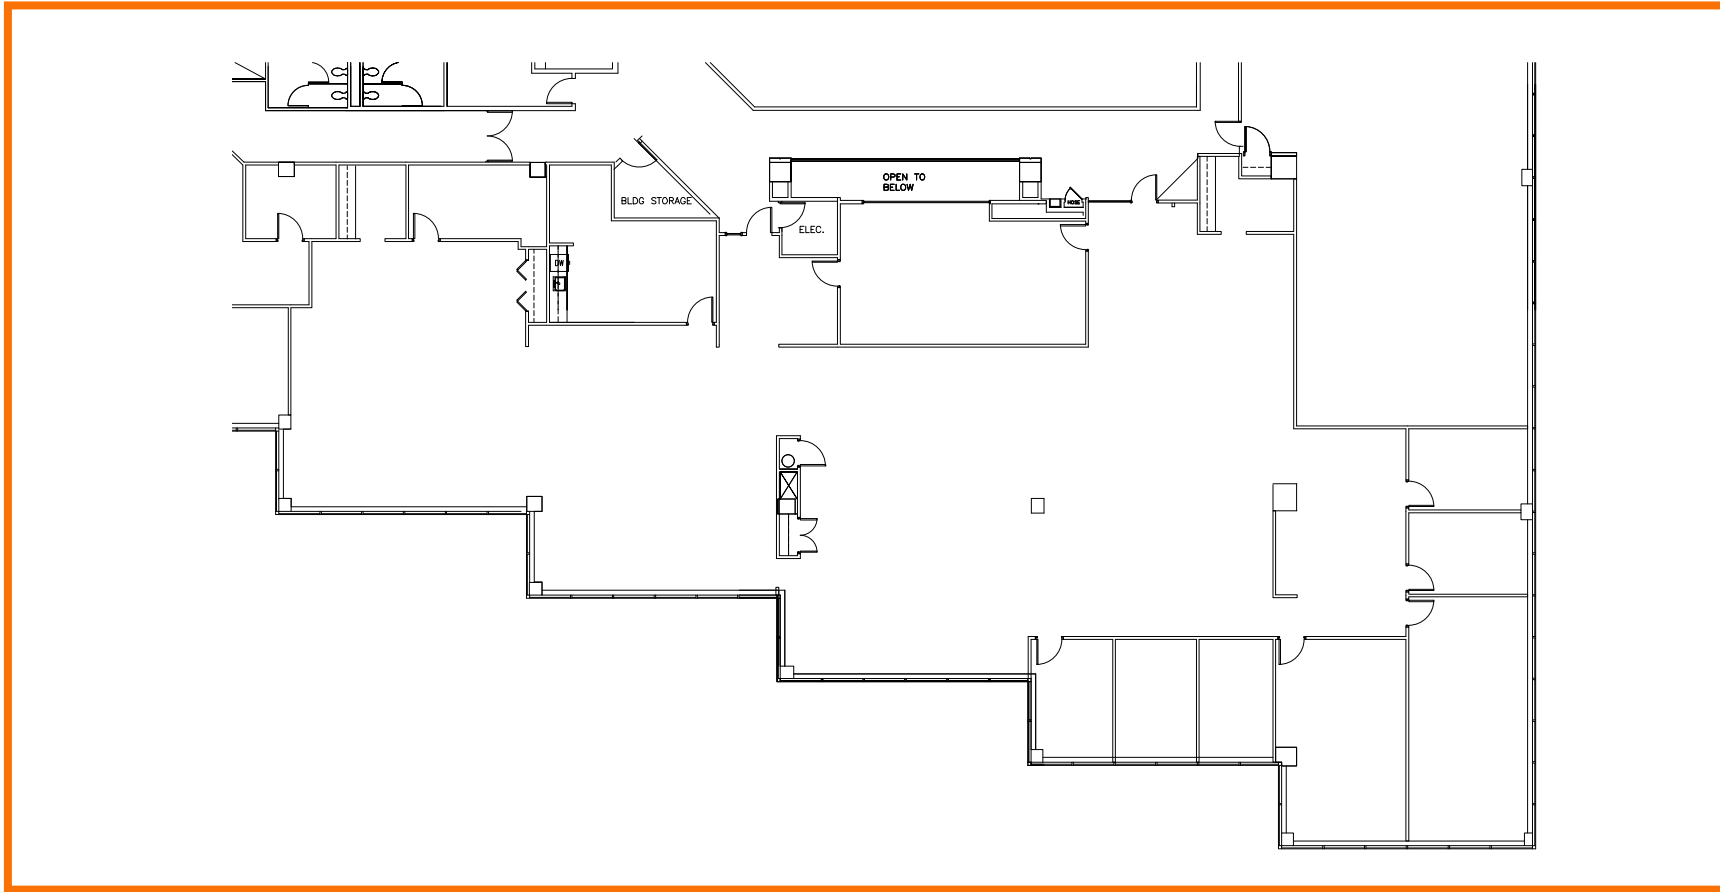

FLOOR PLANS Third Floor

Suite 390 | SF: 9,620

For information contact:
IGNACIO FELLER
Commercial Real Estate Director
(847) 777-9513
ifeller@ohareoffices.com
OhareOffices.com