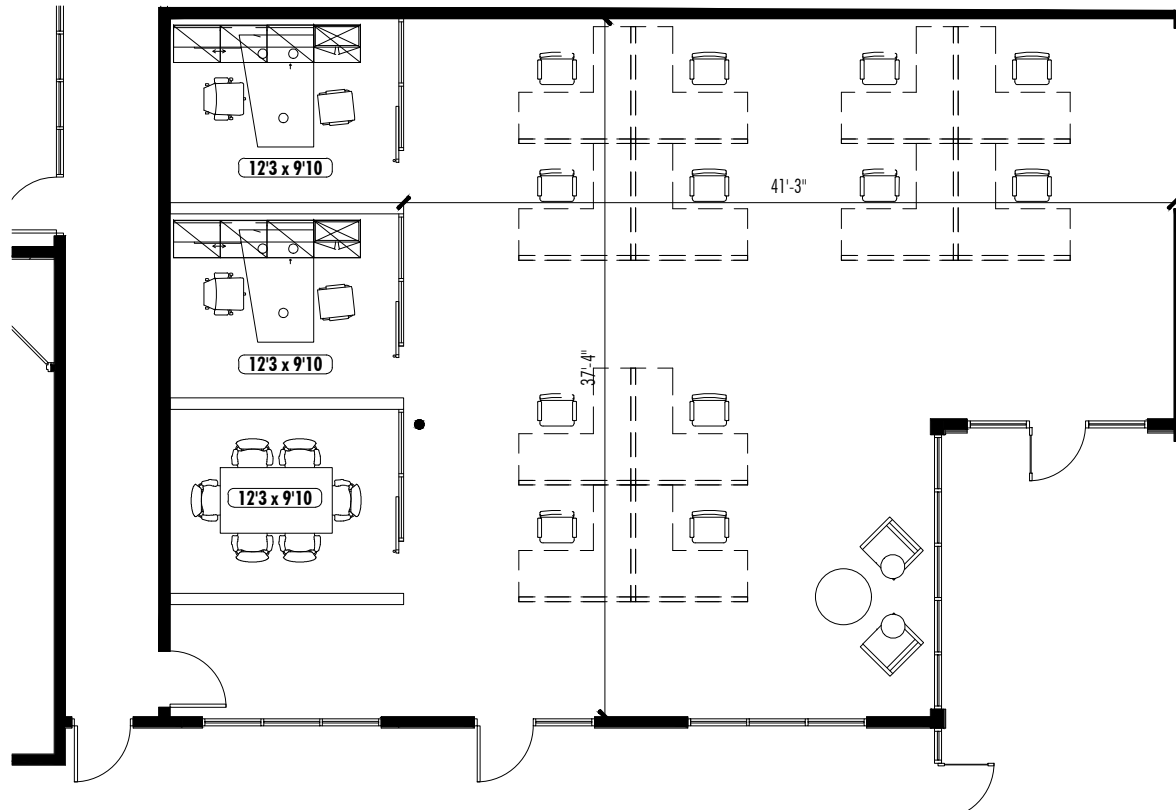

# ARMOUR YARDS

120 OTTLEY DRIVE • ATLANTA, GA

Studio G

2,428 TOTAL RSF

NOT TO SCALE  N  
01.12.22