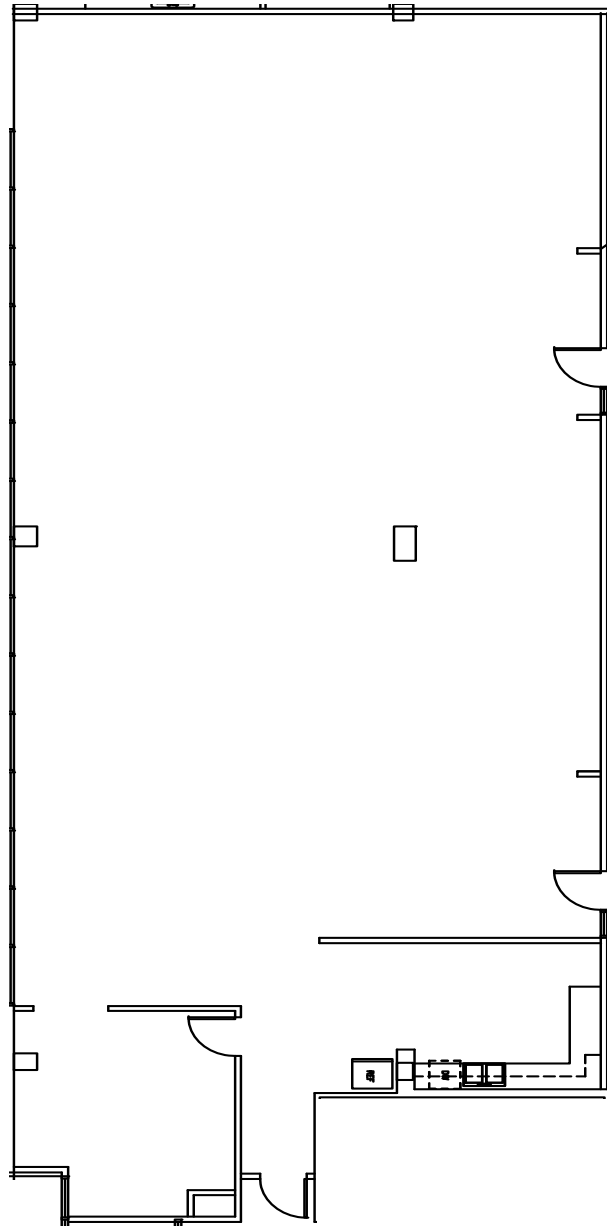

One Broadway Executive Park

201 NW 63rd St, Oklahoma City, OK 73116

Suite 120 4,000 RSF

Call Nick Bentley 405.408.5428 or Ian Sioux 405.659.6782

nbentley@wigginprop.com | iansiouxwigginprop.com