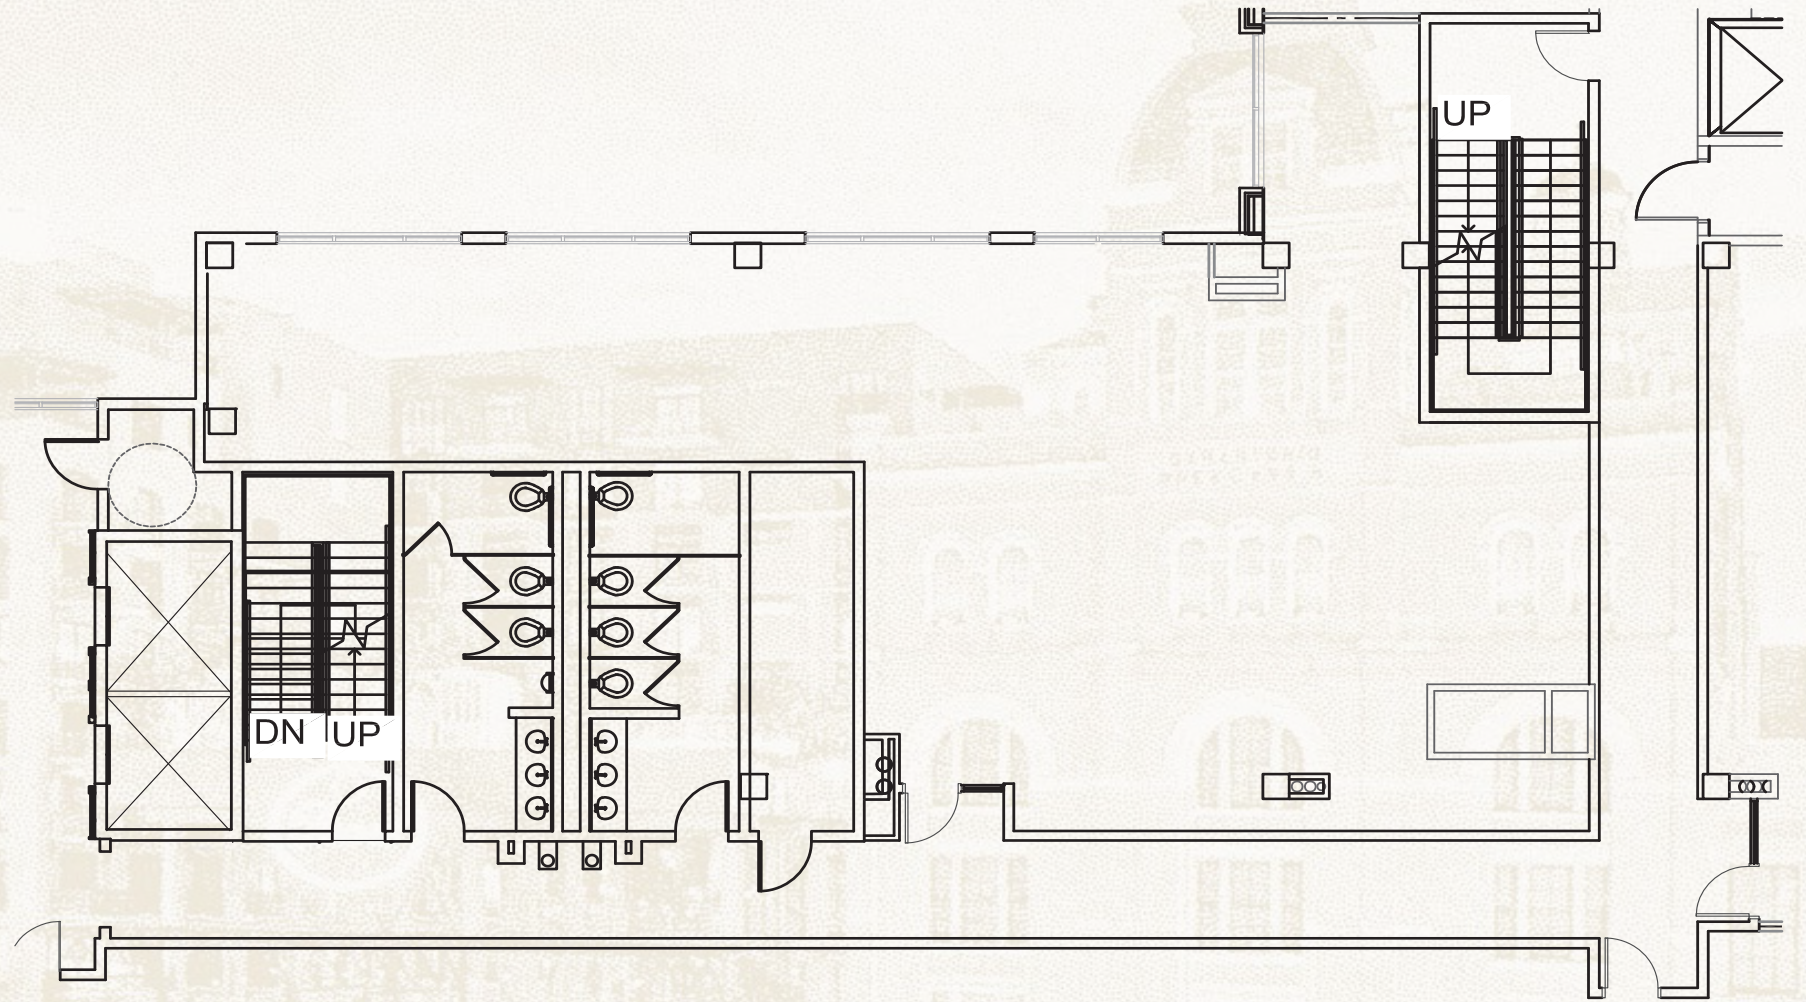

OFFICE AT PEARL

# The Lab Building Level 2

**Suite 240 - 2,227 RSF**

LOCATION MAP - LEVEL 2