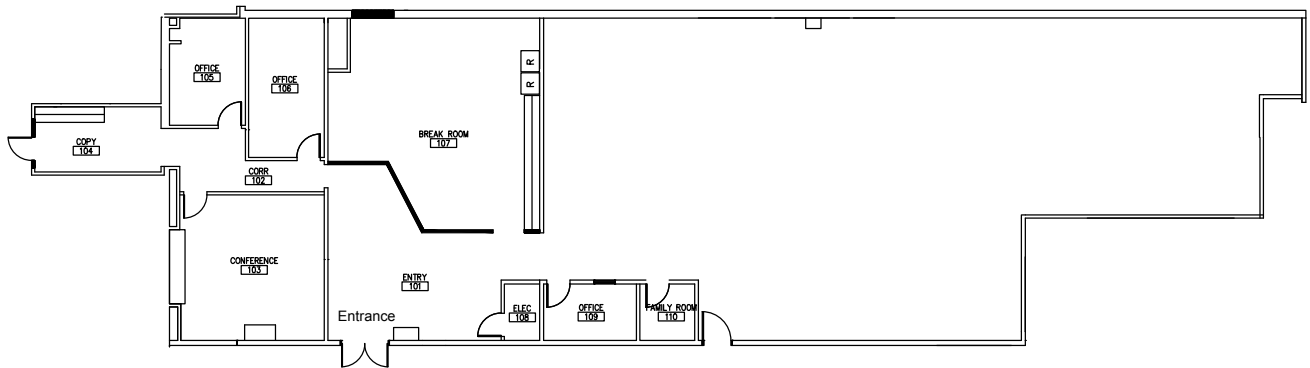

CARTER SELLS
817.632.6153

csells@holtlunsford.com

685 JOHN B SIAS MEMORIAL PARKWAY

FORT WORTH, TEXAS 76134

GROUND FLOOR

SUITE 200 - 5,460 SF

This information is deemed reliable, however Holt Lunsford Commercial makes no guarantees, warranties or representation as to the completeness or accuracy thereof.