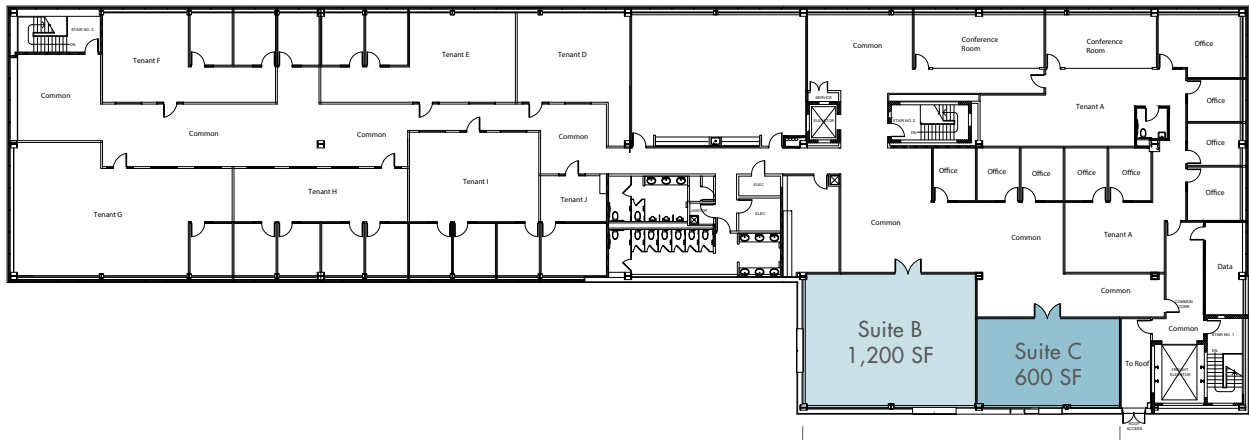

685 JOHN B SIAS MEMORIAL PARKWAY

FORT WORTH, TEXAS 76134

FLOOR 4

Suite B/C - Contiguous
1,800 SF

This information is deemed reliable, however Holt Lunsford Commercial makes no guarantees, warranties or representation as to the completeness or accuracy thereof.

VIC MEYER
817.110.1113

vmeyer@holtlunsford.com

CARTER SELLS
817.632.6153

csells@holtlunsford.com