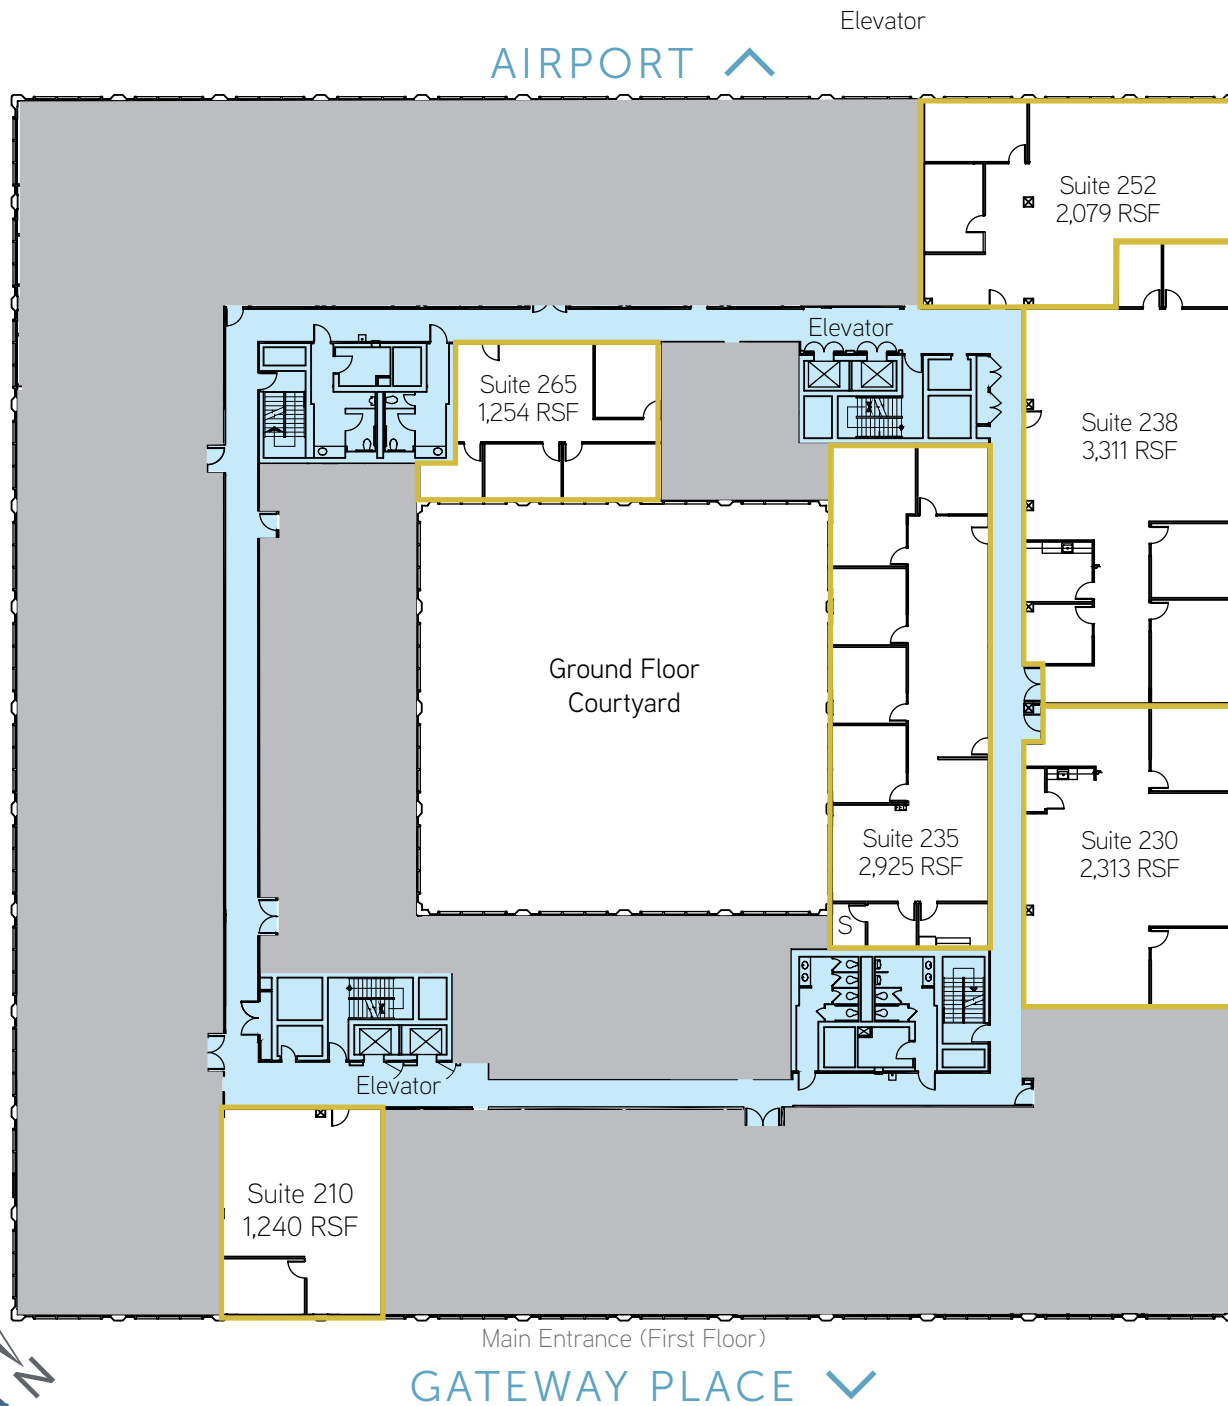

SECOND FLOOR

- SUITE 210 - 1,240 RSF
- SUITE 230 - 2,313 RSF
- SUITE 235 - 2,925 RSF
- SUITE 238 - 3,311 RSF
- SUITE 252 - 2,079 RSF
- SUITE 265 - 1,254 RSF