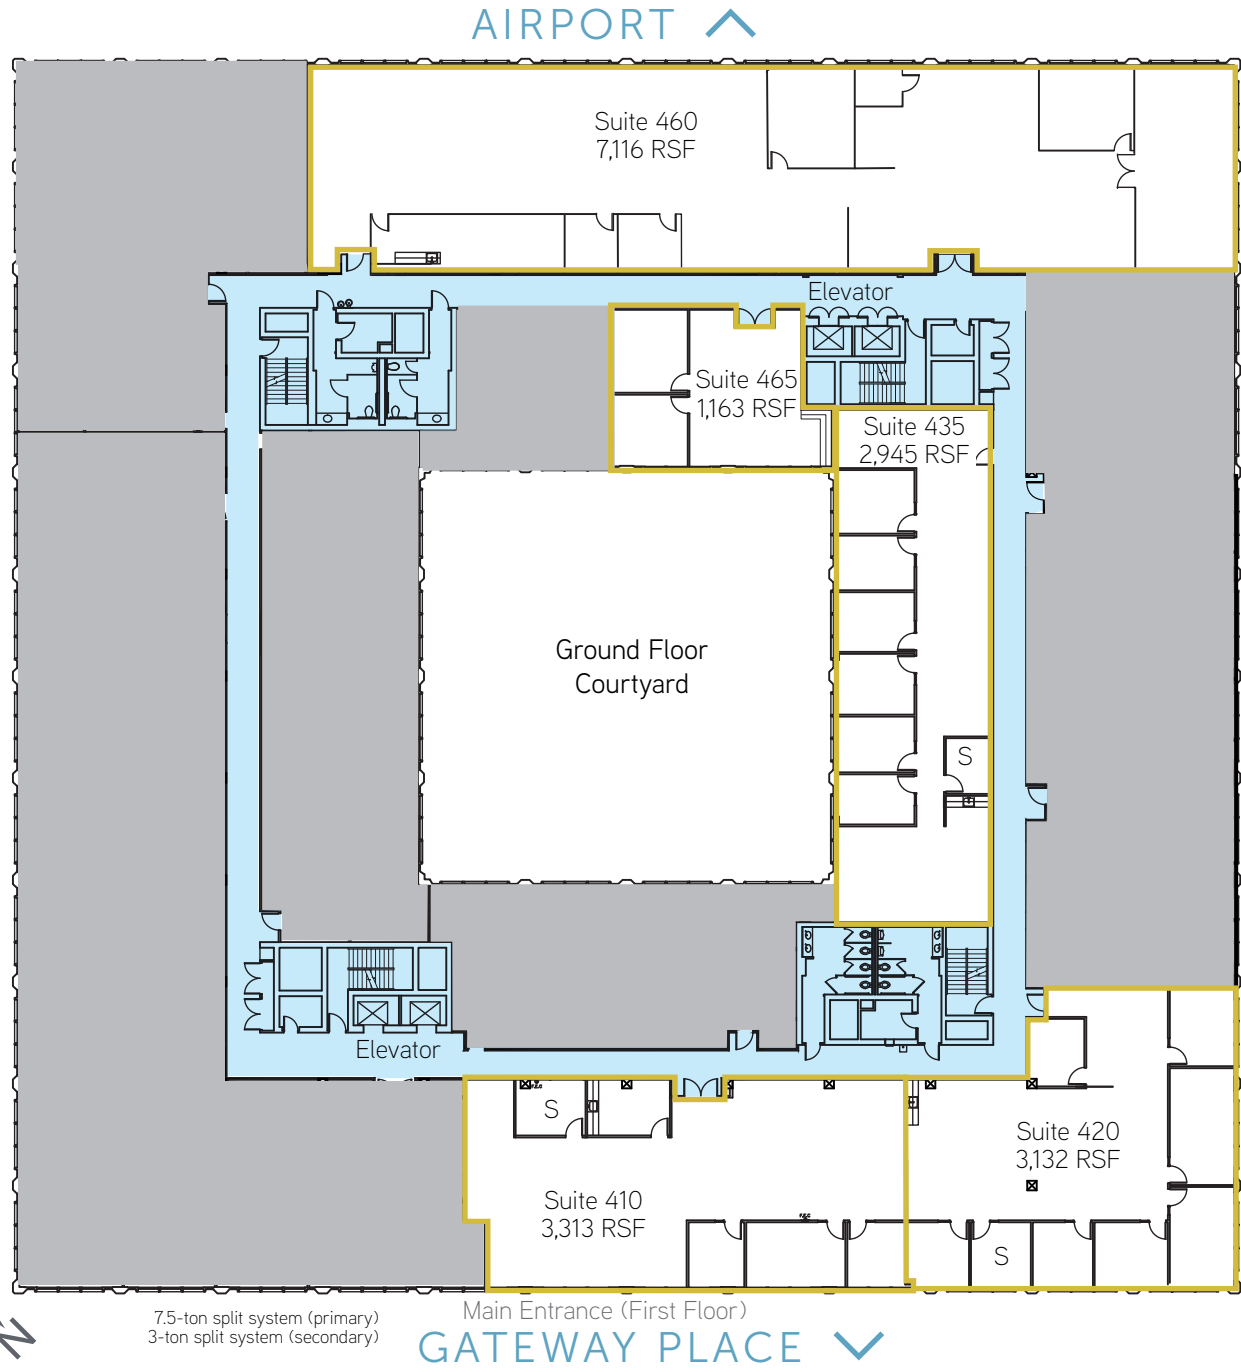

FOURTH FLOOR

- SUITE 410 - 3,313 RSF
- SUITE 420 - 3,132 RSF
- SUITE 435 - 2,945 RSF
- SUITE 460 - 7,116 RSF
- SUITE 465 - 1,163 RSF