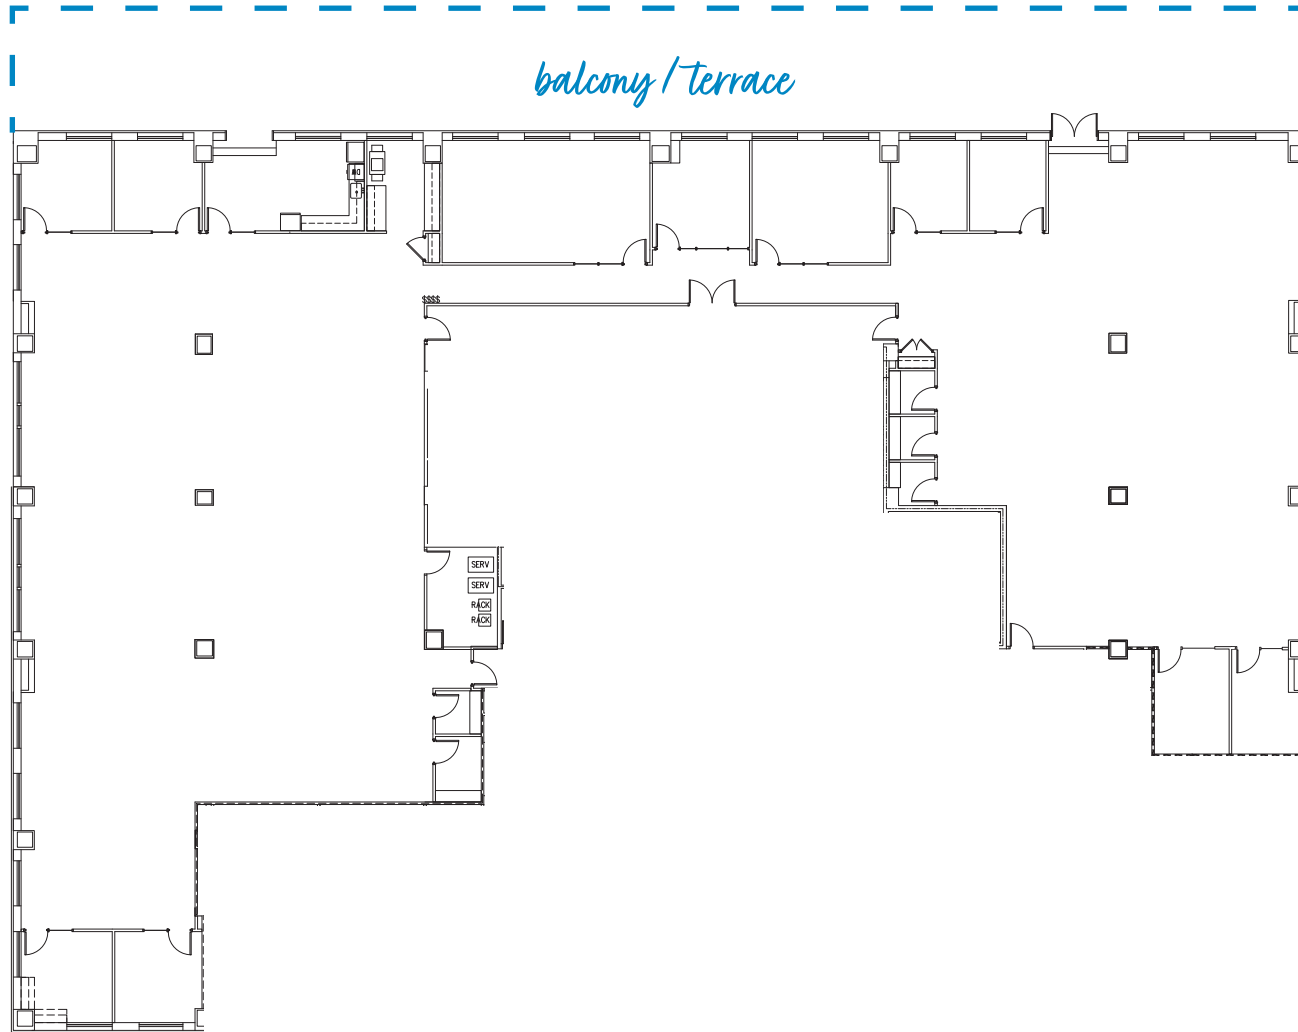

ONE CITY PLAZA

421 Fayetteville Street | Raleigh

Suite 1500 | 12,087 RSF

Disclaimer: The above floor plans are not to scale. The available space shown is a representative layout. Furniture not included.

JOHN HOGAN | 919-875-6617
JOHN.HOGAN@HIGHWOODS.COM