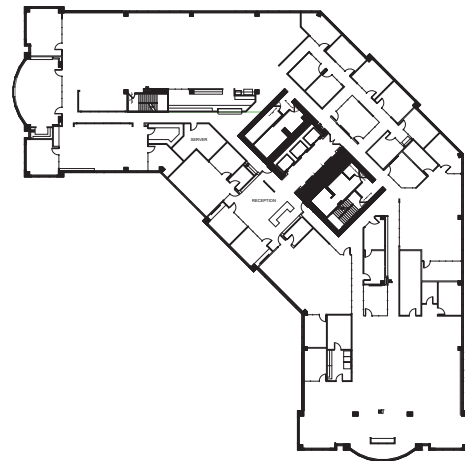

WSCC

Fourth Floor

4025 Delridge Way, Seattle WA

 **SUITE 400**
24,027 RSF

FOR MORE INFORMATION, CONTACT:

Mike George

+1 425 586 5618
mgeorge@nai-psp.com

Tony Rona