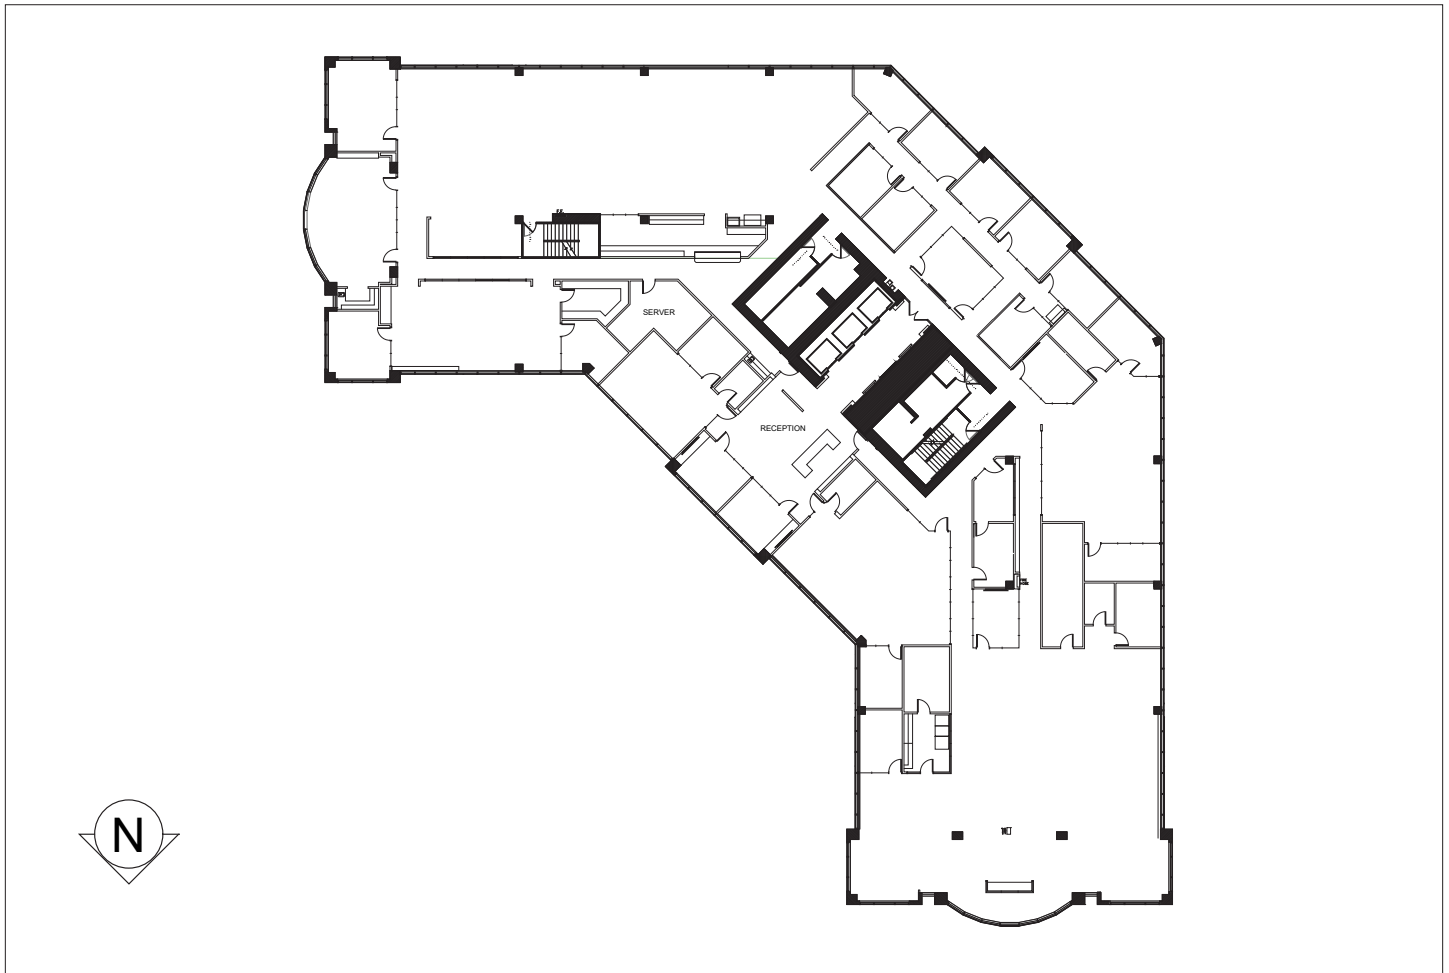

WSCC

Fourth Floor

4025 Delridge Way, Seattle WA

 **SUITE 400**
24,027 RSF

FOR MORE INFORMATION, CONTACT:

Mike George

+1 425 586 5618
mgeorge@nai-psp.com

Tony Rona