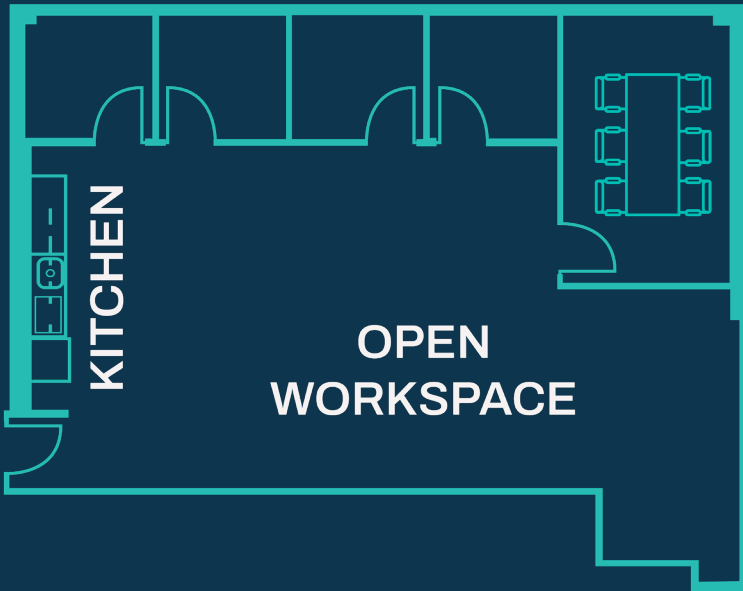

SUPERIOR

405 W SUPERIOR
CHICAGO, IL

EXPANSIVE[®]
workspace

TEAM SUITE 100A

ACCOMODATES HEADCOUNT OF UP TO 37

2605 SQUARE FEET OF PRIVATE SPACE PLUS 3000+SF OF SHARED WORKSPACE, COWORKING LOUNGE, KITCHEN, PHONE BOOTHS & MORE