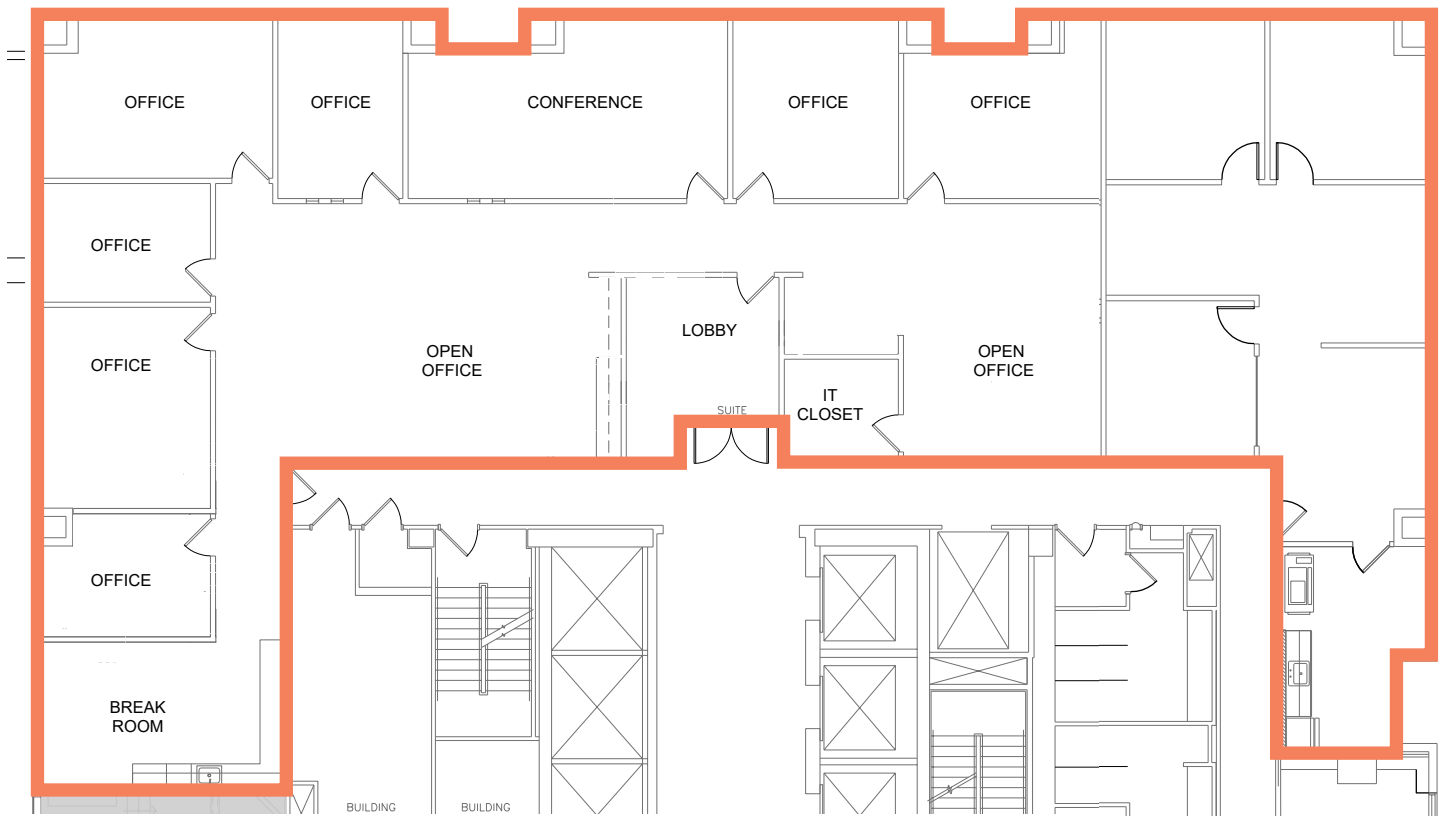

390 NORTH ORANGE
AVENUE

SUITE 2150 & 2185 - 5,826 RSF

390 N ORANGE AVENUE

FOR ADDITIONAL INFORMATION

JAY DIXON
+1 407 404 5062
jay.dixon@cbre.com

COLIN MORRISON
+1 407 404 5104
colin.morrison1@cbre.com

CBRE, Inc. Licensed Real Estate Broker