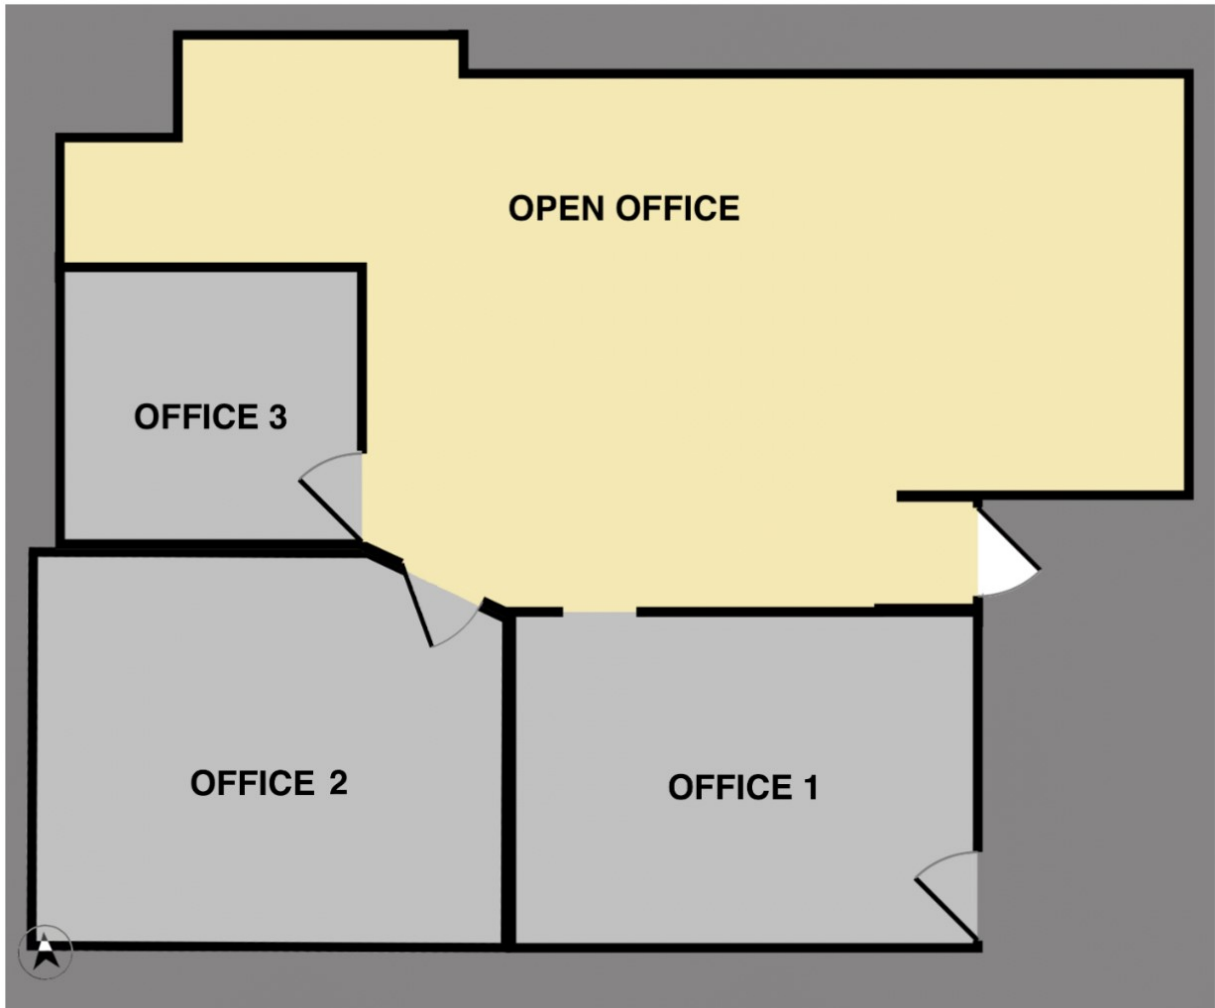

9057 SOQUEL DRIVE, SUITE G

Suite G
+/- 1,032 SF

While the information contained herein is deemed reliable, we cannot guarantee its accuracy. All information should be verified.

INTEGRITY ■ SERVICE ■ RESULTS