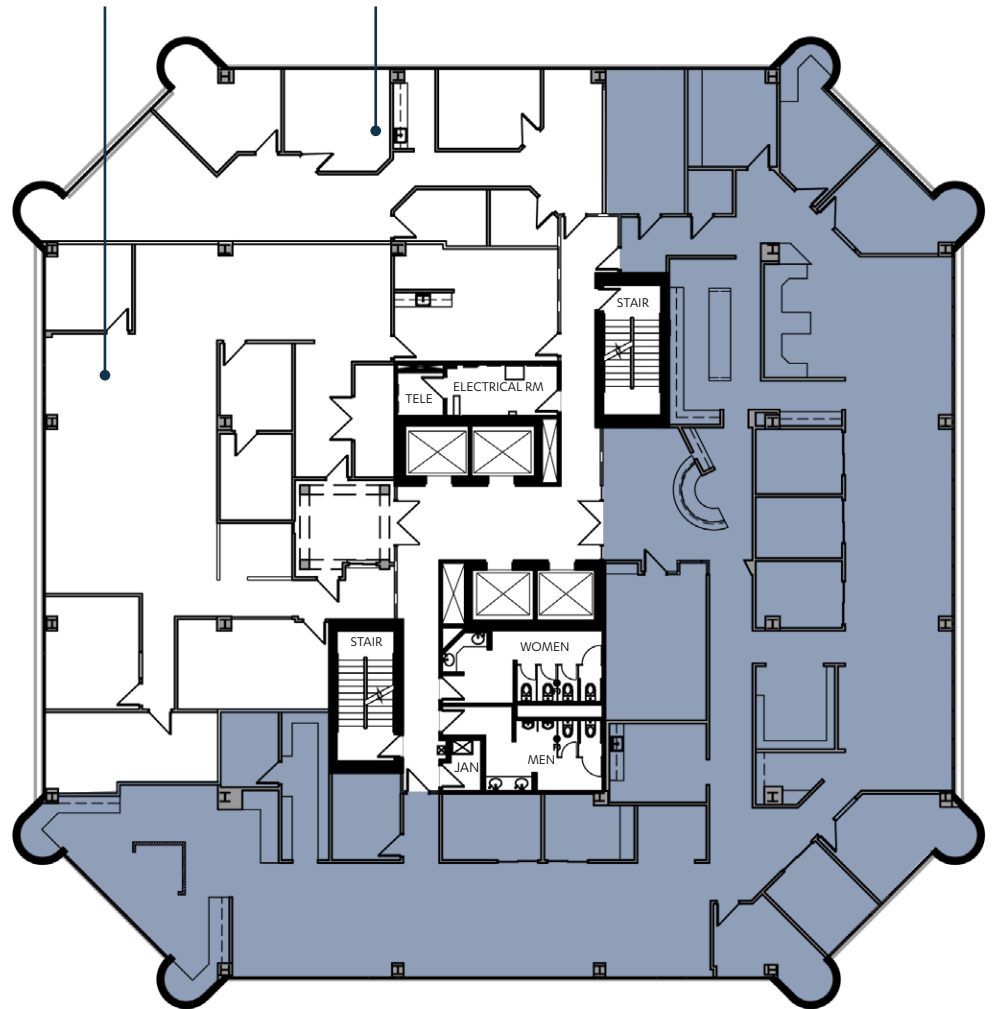

TOWER 4

2800 N. 44th St. Phoenix, AZ
tower44.colliers.com

5th Floor

Suite 550
4,197 SF

Suite 510
2,002 SF

GET IN TOUCH

MICHAEL MARSH

Vice President
DIR +1 602 222 5177
michael.marsh@colliers.com