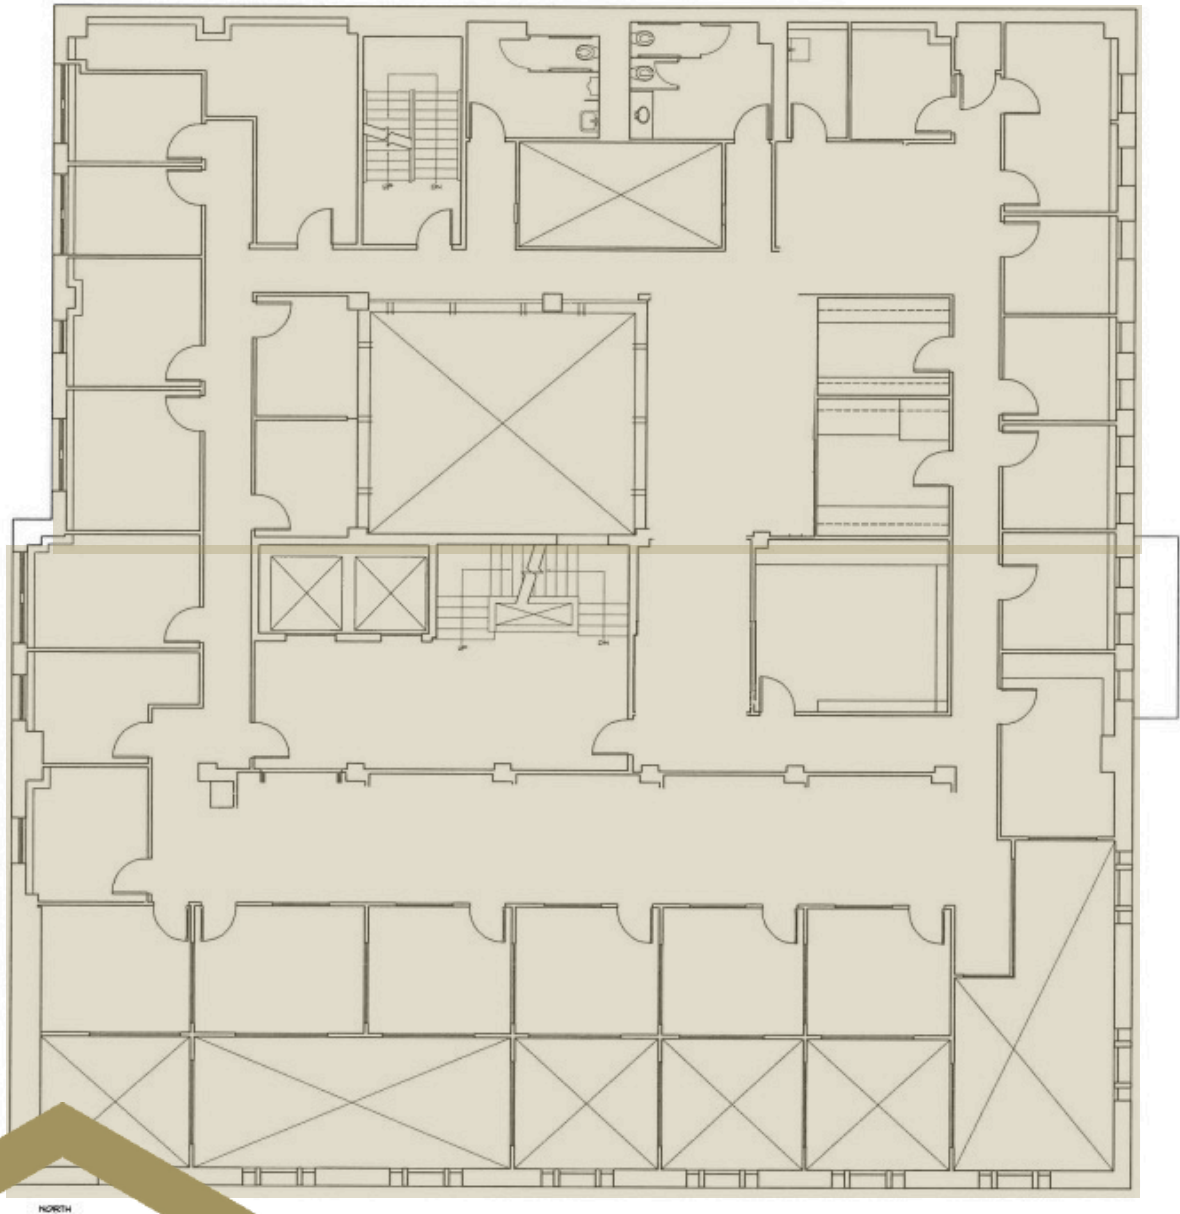

209 BUILDING

209 SW OAK STREET | PORTLAND, OREGON

SUITE 300: RSF 4,960

FOR LEASING INFORMATION:

CARTER BEYL

Licensed in Oregon

503.522.2280

Carter@menasheproperties.com