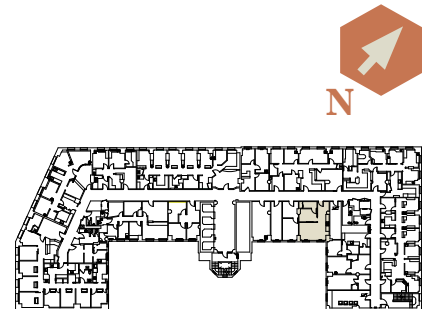

509 OLIVE

FLOOR PLAN

509 OLIVE WAY, SEATTLE, WA

SUITE 1159
599 SF
OFFICE SPACE

509olive.com

BRANDON BURMEISTER
Senior Director | +1 206 215 9702
brandon.burmeister@cushwake.com

LEAH MASSON
Senior Director | +1 206 215 9803
leah.masson@cushwake.com