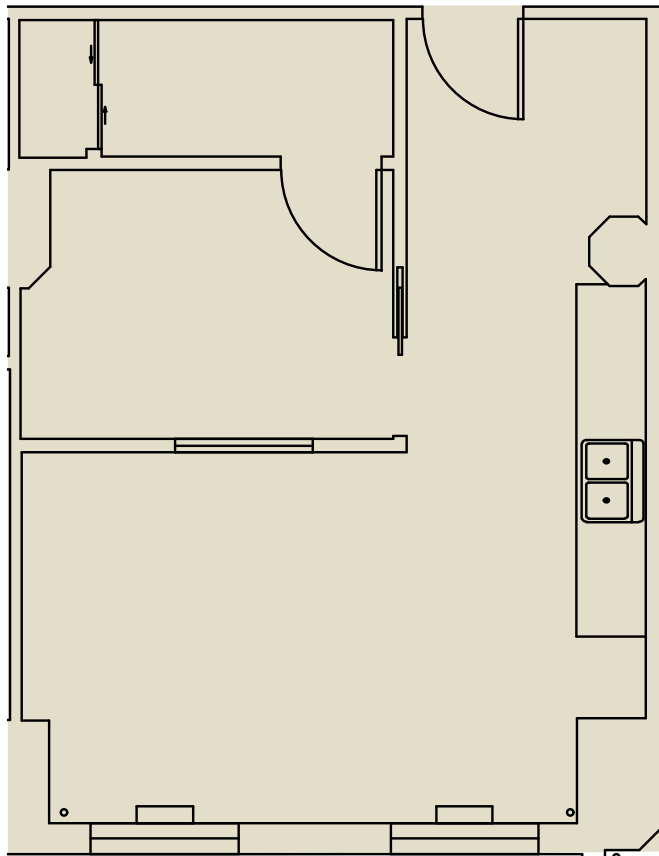

509 OLIVE

FLOOR PLAN

509 OLIVE WAY, SEATTLE, WA

SUITE 1159
599 SF
OFFICE SPACE

509olive.com

BRANDON BURMEISTER
Senior Director | +1 206 215 9702
brandon.burmeister@cushwake.com

LEAH MASSON
Senior Director | +1 206 215 9803
leah.masson@cushwake.com