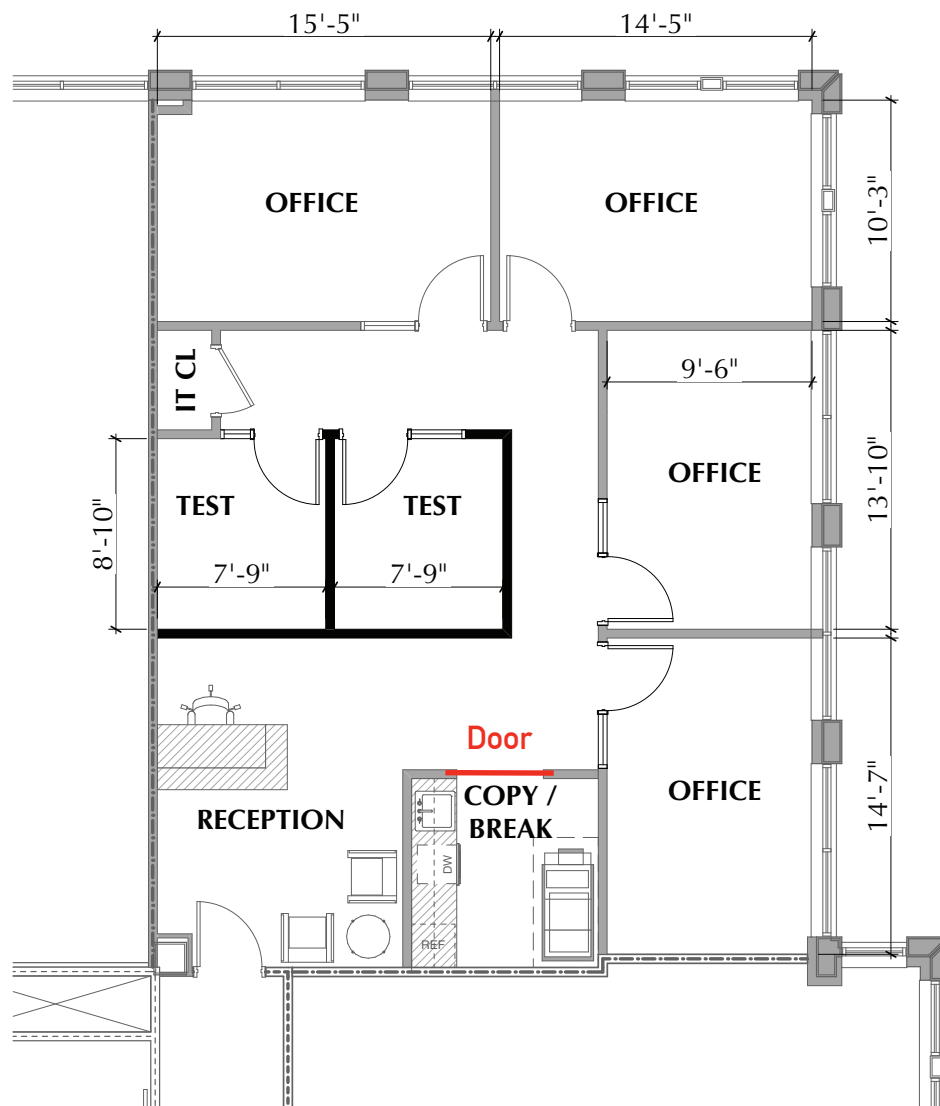

CRESCENT

8490 East Crescent Parkway | Greenwood Village

Suite 210 1,506 RSF

W. Ryan Stout
303.813.6448
ryan.stout@cushwake.com

Zachary T. Williams
303.813.6474
zach.williams@cushwake.com

Caitlin I. Ellenson
303.312.1914
caitlin.ellenson@cushwake.com