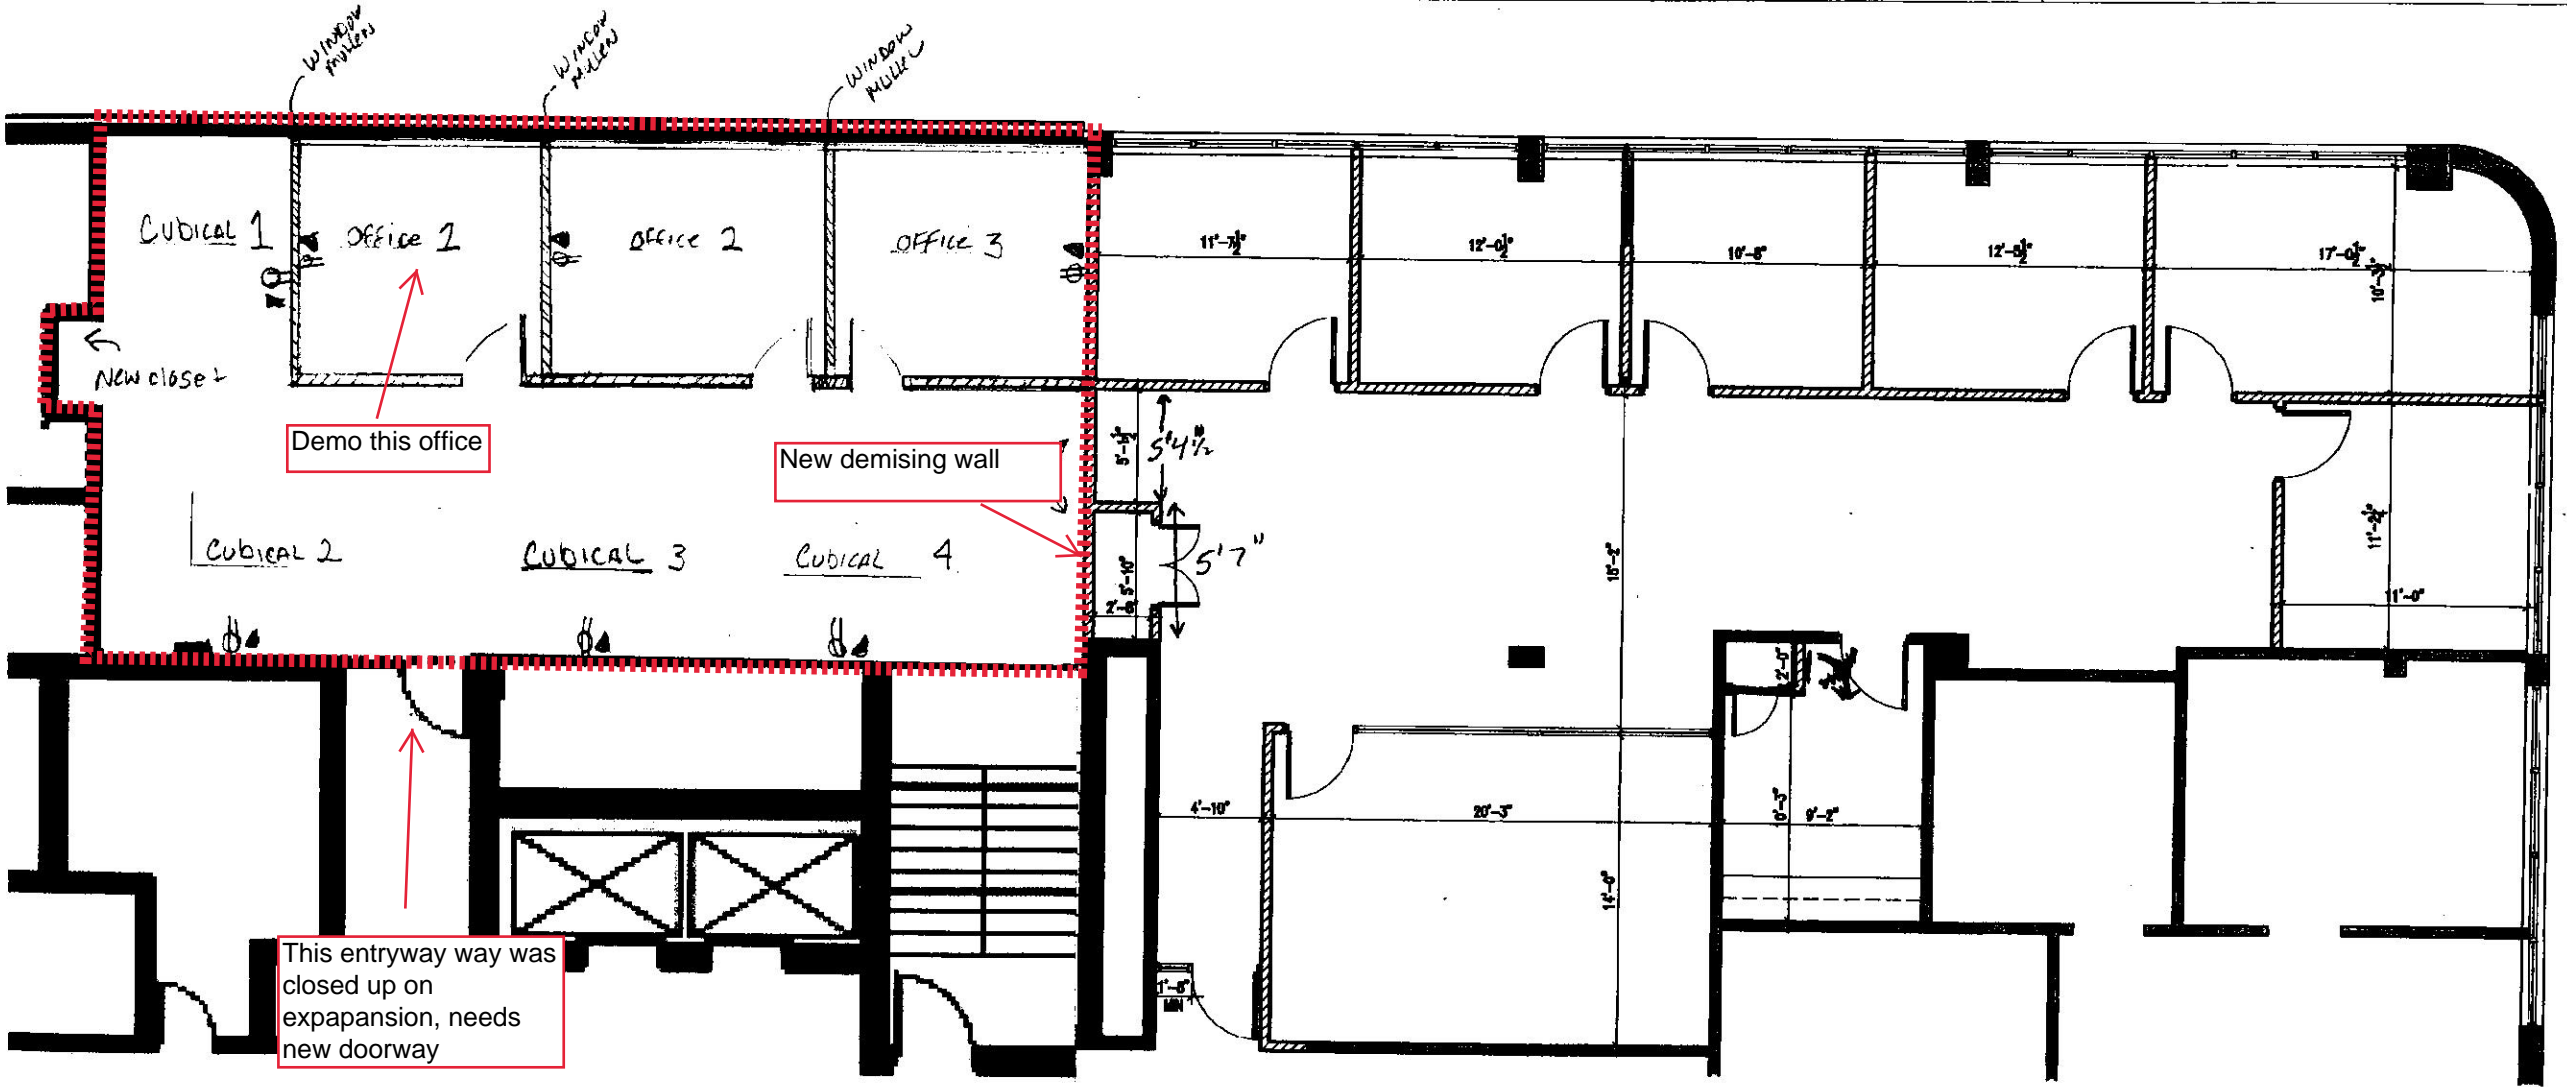

Suite 401 - ADDITIONAL SPACE

ANCHOR MEDIA - Current SPACE

Demo this office

New demising wall

This entryway way was closed up on expansion, needs new doorway

ARCHITECTS PC

**arcari iovino**  
 +  
 ARCHITECTS PC  
 ONE KATHARINE STREET, LITTLE ROCK, NJ 07043 201 841 0620, FAX 201 841 0628  
 WWW.ARCARIS.COM  
 EDWARD ARCAFI NJ#12308 ANTHONY IOVINO NJ#11720

17 SQUADRON BLVD  
 17 SQUADRON BLVD  
 PROPOSED PLAN SUITE 401  
 3/16  
 02.17.17  
 1708