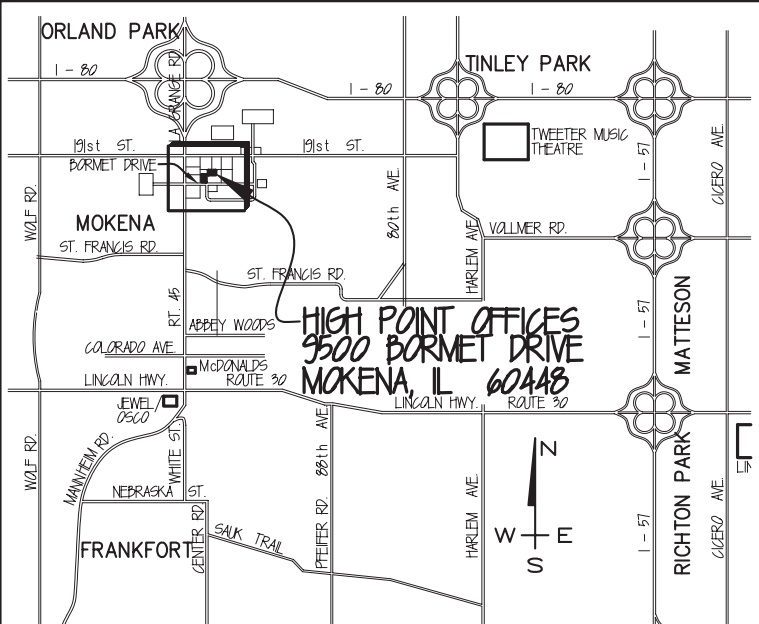

LEGEND MAP

HIGH POINT OFFICES
9500 BORMET DRIVE
MOKENA, IL 60448

LOCATION MAP

HIGH POINT I 9500 BORMET DRIVE MOKENA, IL 60448

Breakroom

**CALL JOHN OLIVIERI AT
815-469-6400
FOR MORE INFORMATION**

FLOOR PLAN - SUITE 204