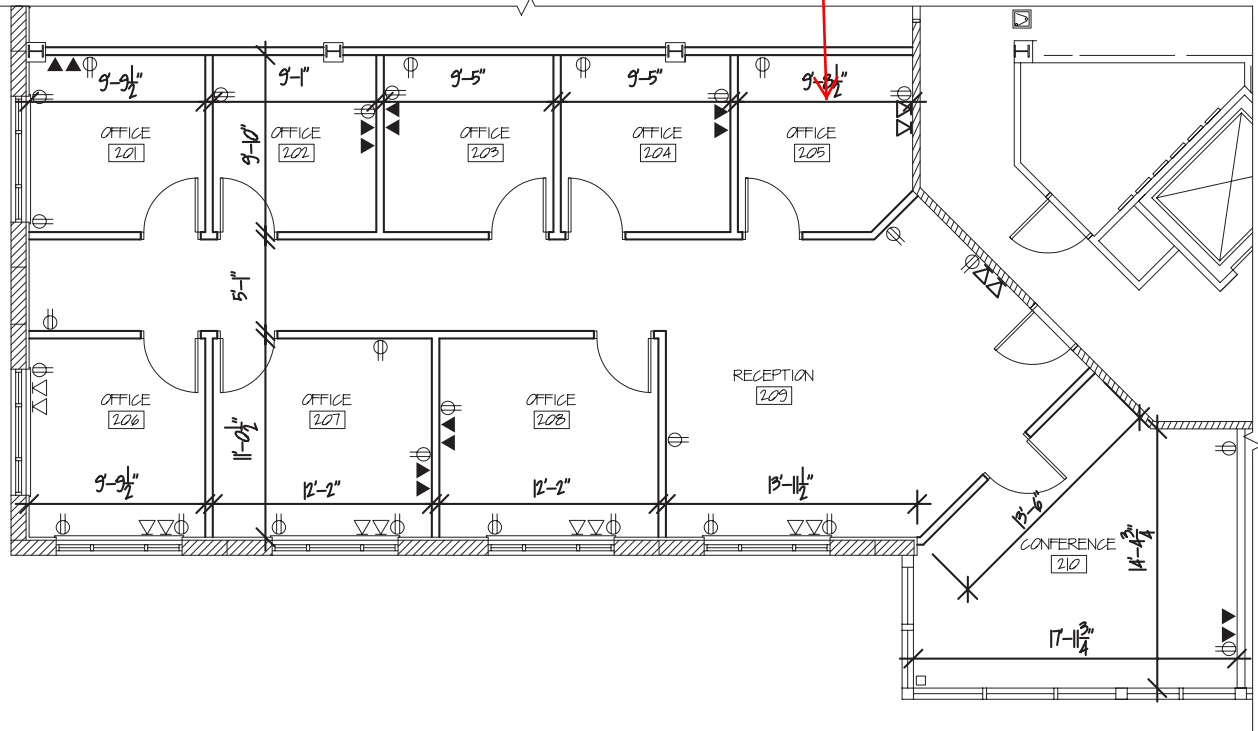

LEGEND MAP

HIGH POINT OFFICES
9500 BORMET DRIVE
MOKENA, IL 60448

LOCATION MAP

HIGH POINT I 9500 BORMET DRIVE MOKENA, IL 60448

Breakroom

**CALL JOHN OLIVIERI AT
815-469-6400
FOR MORE INFORMATION**

FLOOR PLAN - SUITE 204

NTS.
2,044 SF OF RENTABLE SPACE, WITH
1,775 SF BEING USABLE OFFICE SPACE