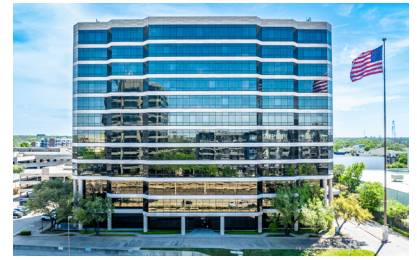

# UPTOWN TOWER

4144 NORTH CENTRAL EXPY, DALLAS, TEXAS 75204

SUITE 528 - 1,587 RSF

**Erik Blais**  
972.776.7150  
eblais@bradford.com

**Richmond Collinsworth**  
972.776.7041  
rcollinsworth@bradford.com

**Bradford Commercial Real Estate Services**  
www.bradford.com