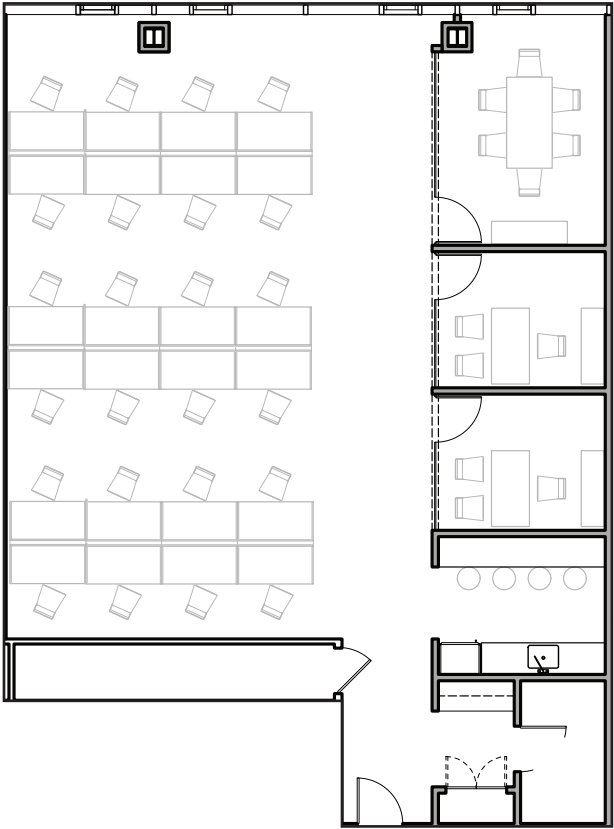

## 8<sup>TH</sup> FLOOR - UNIT 802

2,750 RSF

Features:

- Water and bridge views
- One (1) conference room
- Two (2) offices
- Open seating for 24
- IT closet
- High-end pantry
- Exposed 12'6" ceilings