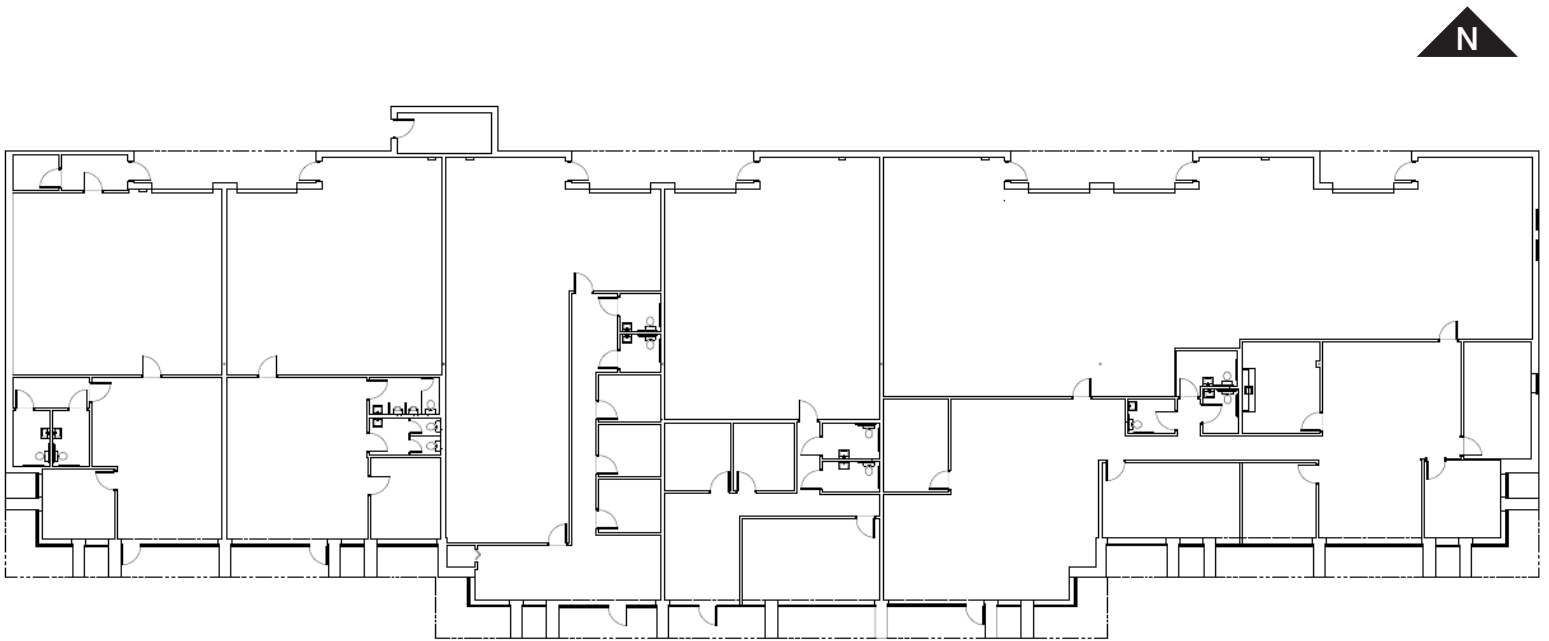

5905 Breckenridge Parkway, Tampa, FL

Entire Building: 18,732 RSF

For more information:

Kelli Hatton
+1 813.454.1619
khatton@naiburnsscalo.com

Coy Lowrey
+1 813.215.8168
clowrey@naiburnsscalo.com

5201 W Kennedy Blvd, Suite 925
Tampa, FL
+1 813.815.8360