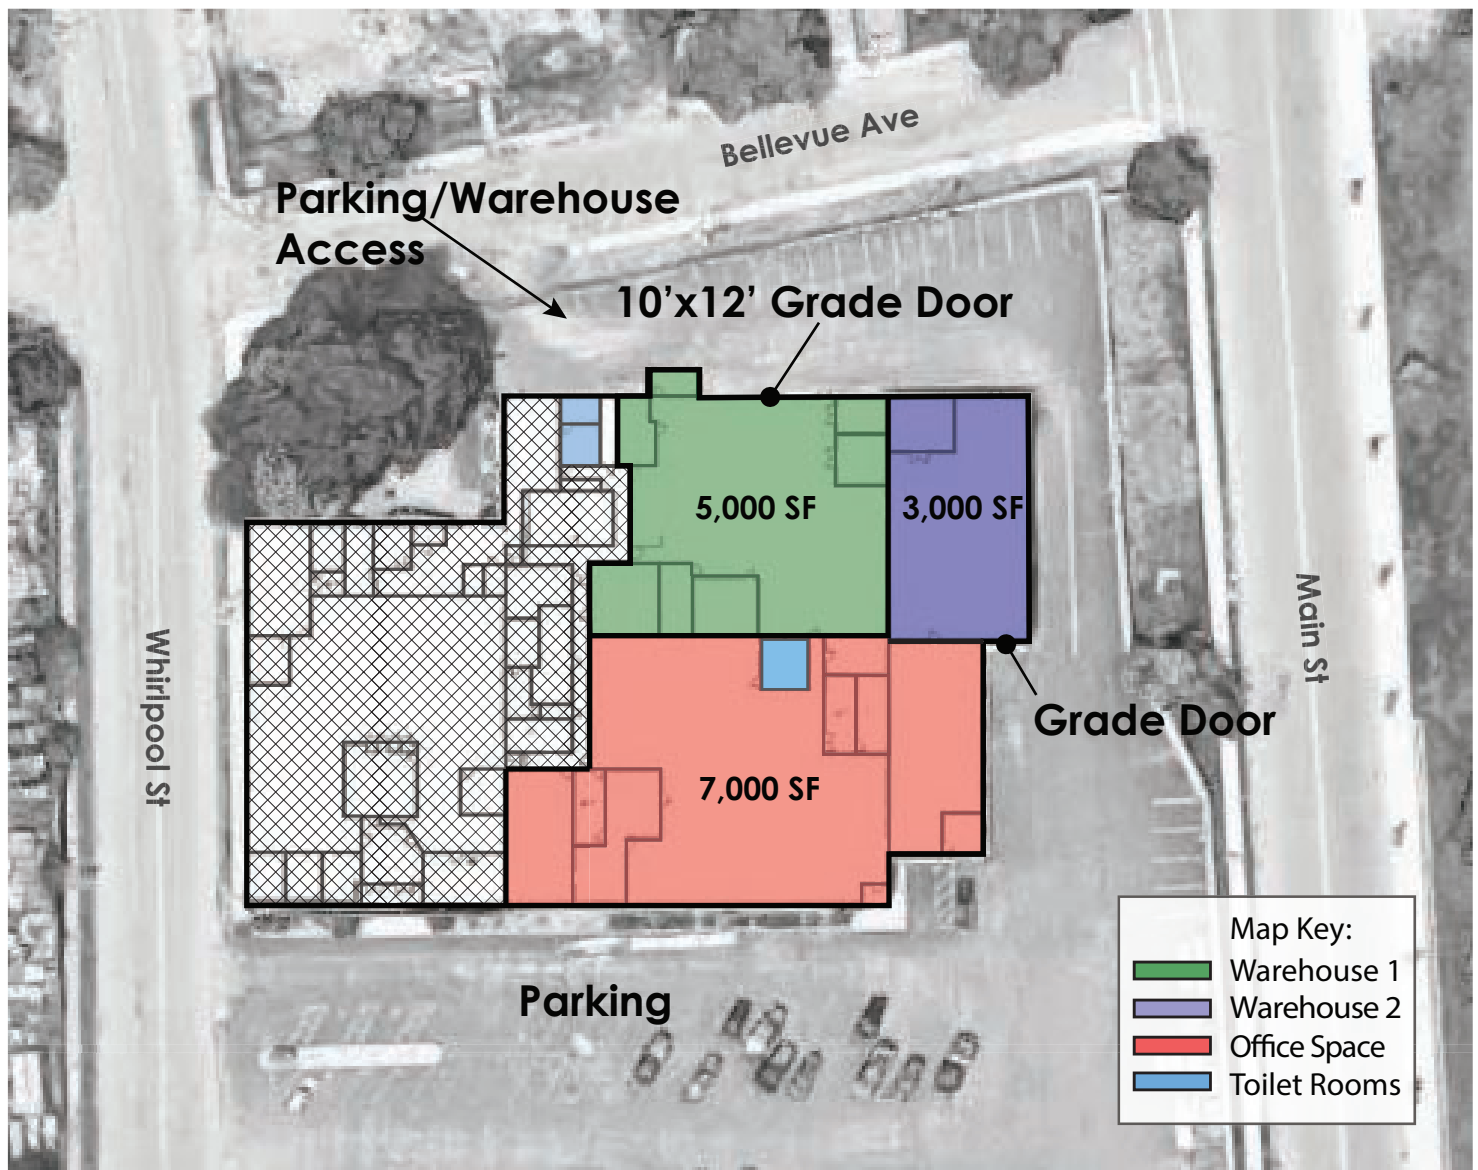

Office and Warehouse Space Now Leasing

NIAGARA FALLS, NY
2351 Whirlpool Street

TMM
TM Montante
DEVELOPMENT

Approximately **15,000 sq. ft**

For More Information

Contact: **TM Montante Development**
Info@TMMontante.com | 716-876-8899