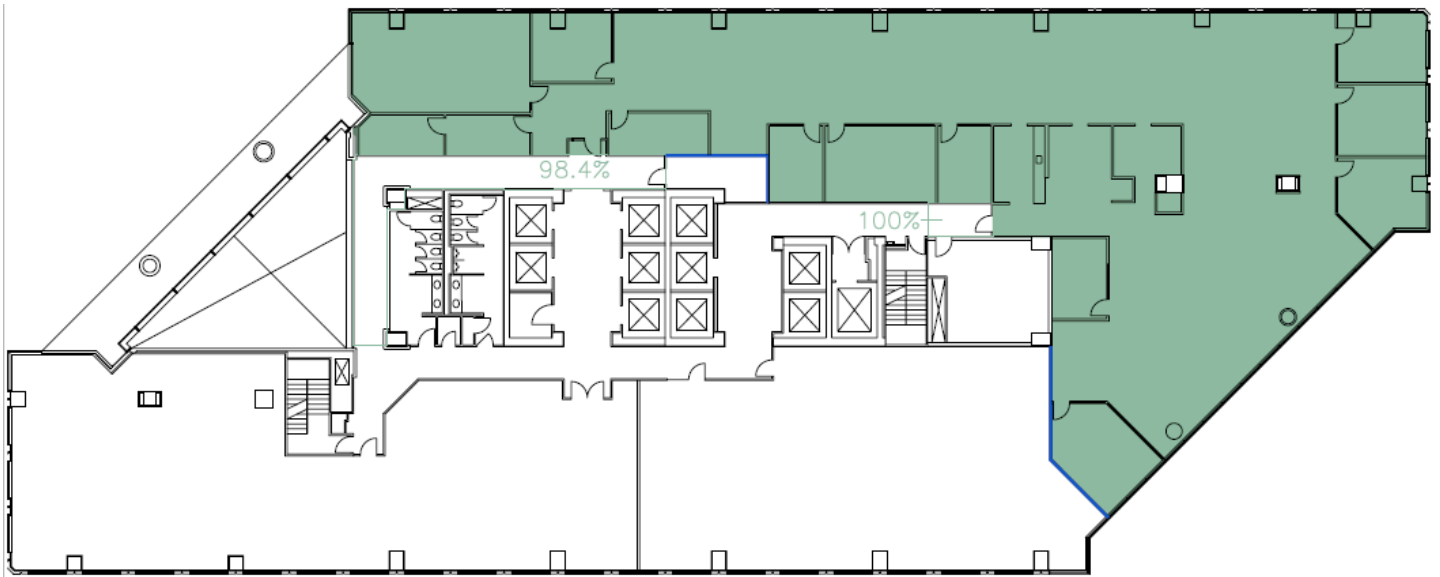

# WARREN PLACE

## One Warren Place

### DETAILS

Available Suite:	200
Suite SqFt:	11,791
Building Size:	463,696
Price/SF:	\$27.00

6100 S Yale Ave  
Tulsa, OK 74136

Warren Place at 61st and Yale. Located next to Mahogany Prime Steakhouse, Pub W, Neighborhood Jam, Starbucks, and more. Two Warren Place offers spectacular natural light and extensive views of Tulsa.