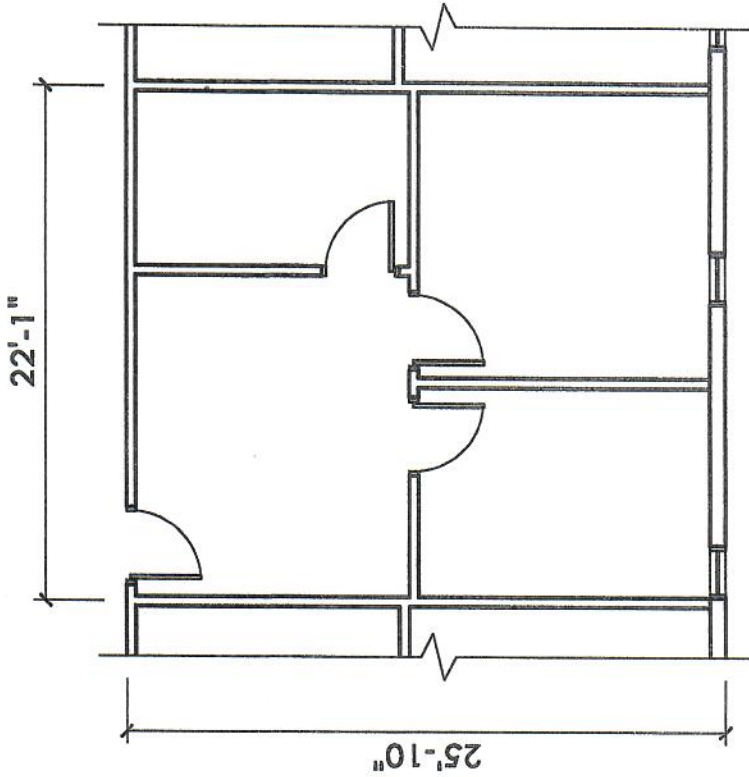

## TENANT SPACE INFORMATION

ADDRESS  
3835 PRESIDENTIAL PARKWAY ATLANTA, GEORGIA

AREA  
LEASABLE: 673 SF

TYPE OF USE: OFFICE

FLOOR: MAIN FLOOR

TOILET: PUBLIC

SPACE LAYOUT

SCALE: 1/8" = 1'-0"

KEY PLAN