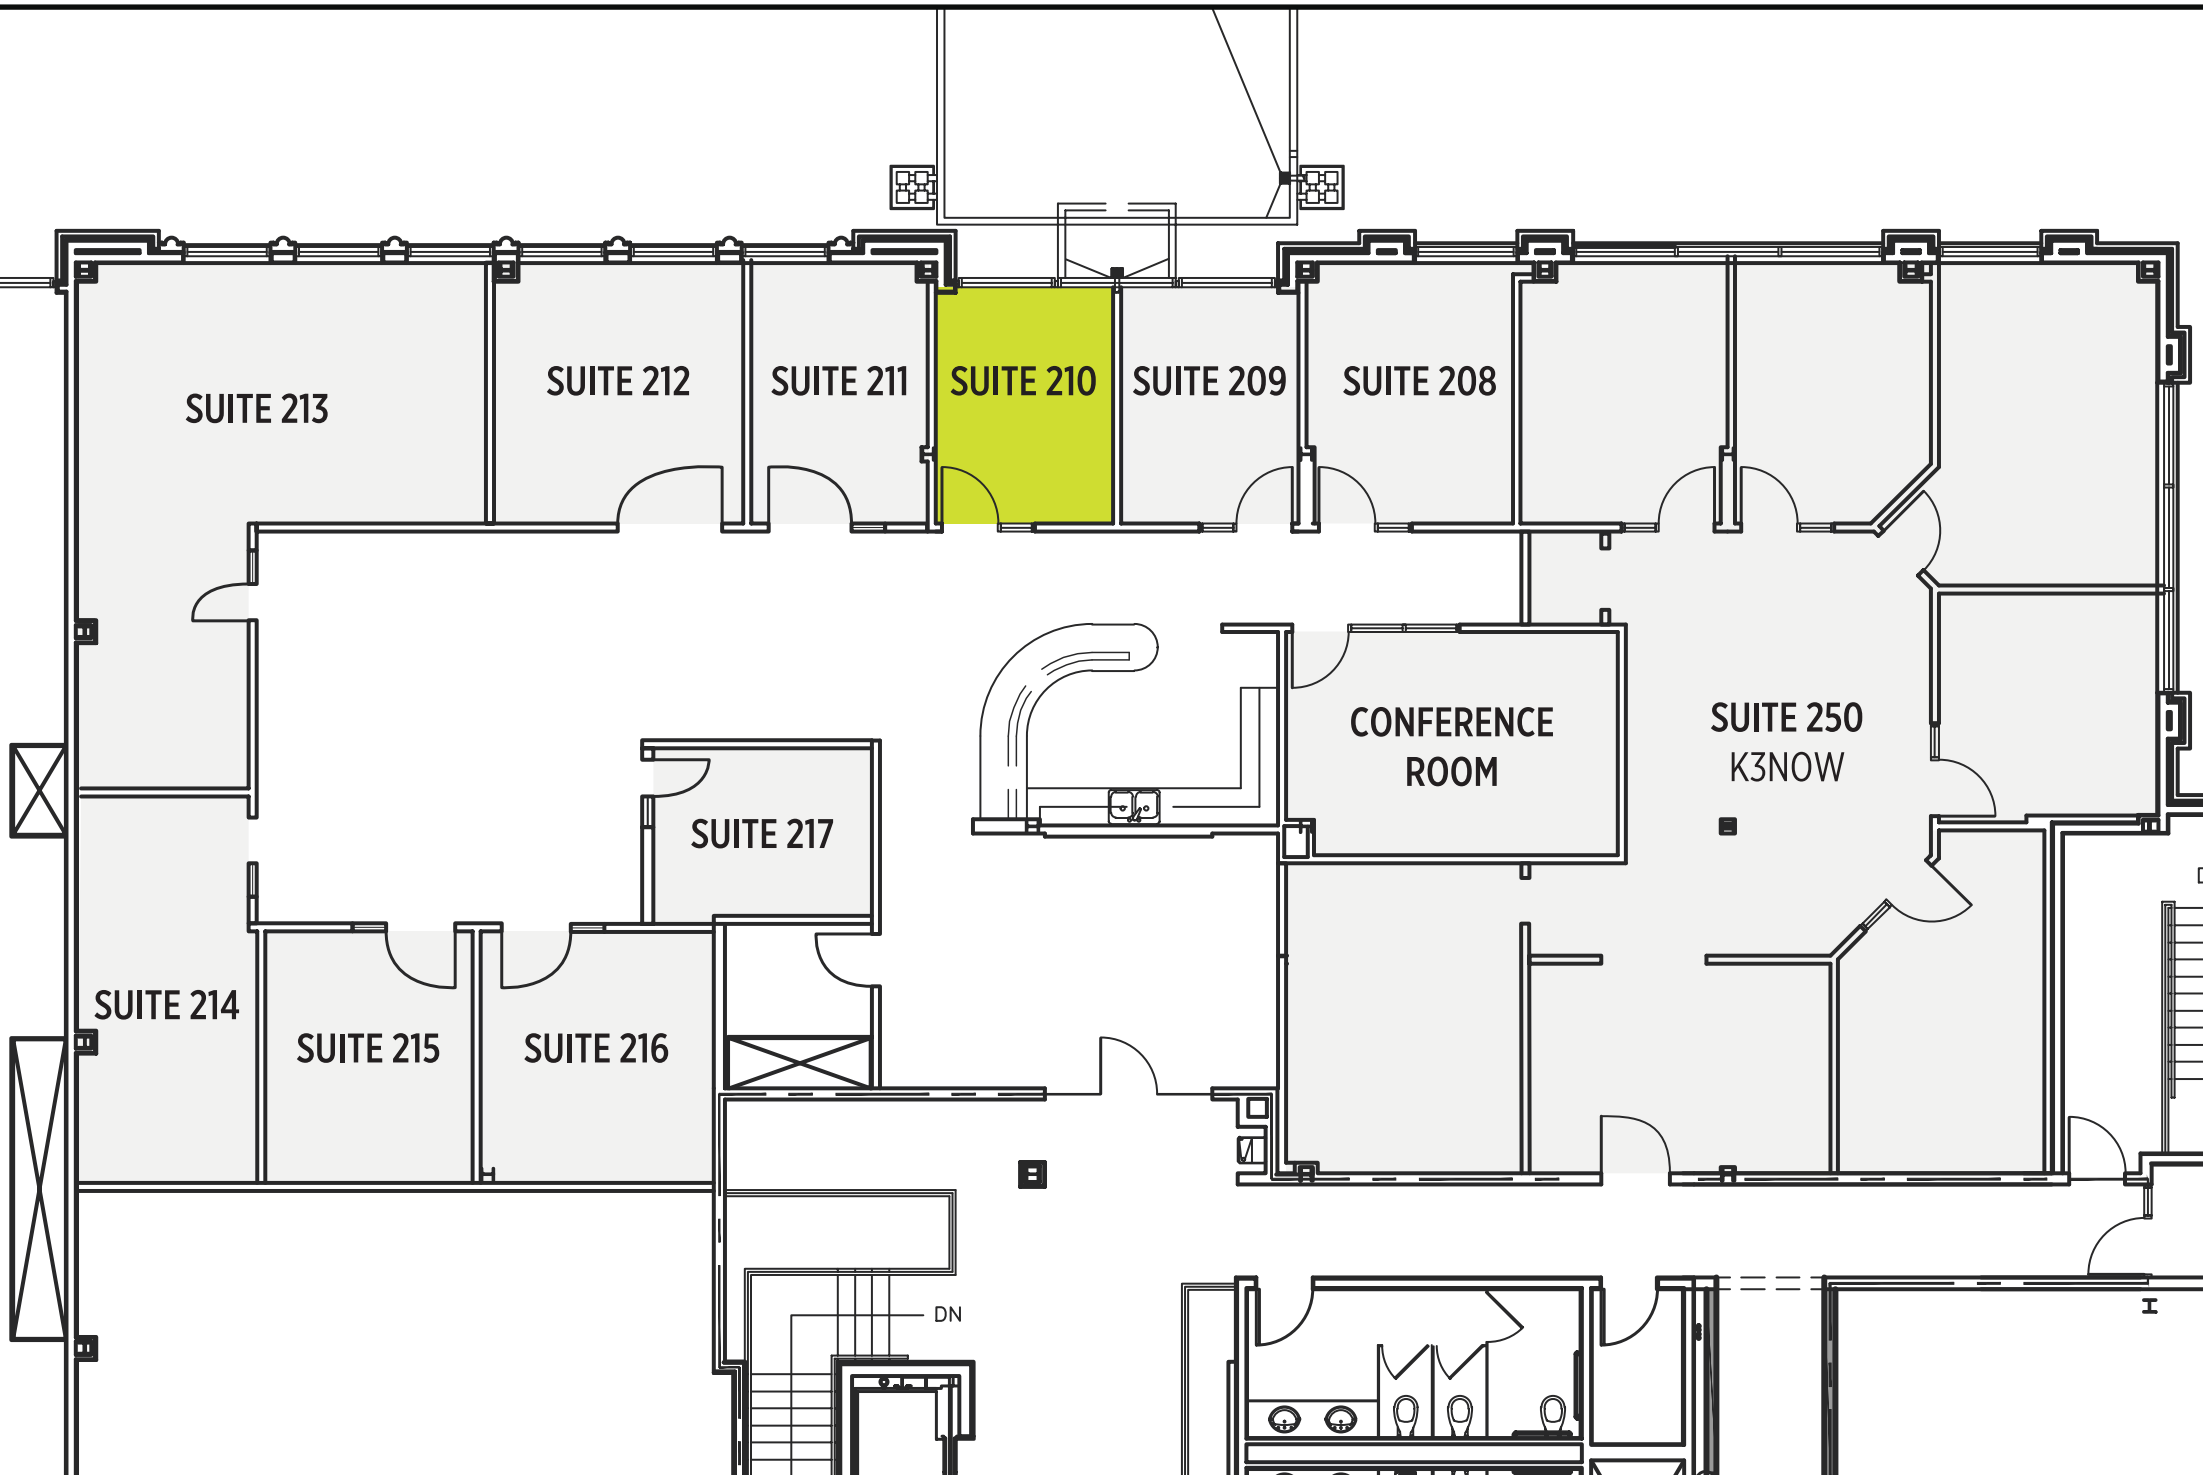

Lease Outline Drawing

Gaslight Village Executive Suites

Location

2249 Wealthy St SE
East Grand Rapids, MI

Floor

2

Suite 210

Available

Single Office

Call for details

Suite 210 is a modern office space located in the heart of Gaslight Village. This space offers a professional setting in a charming, walkable neighborhood, ideal for businesses or professional service, along with ample parking.