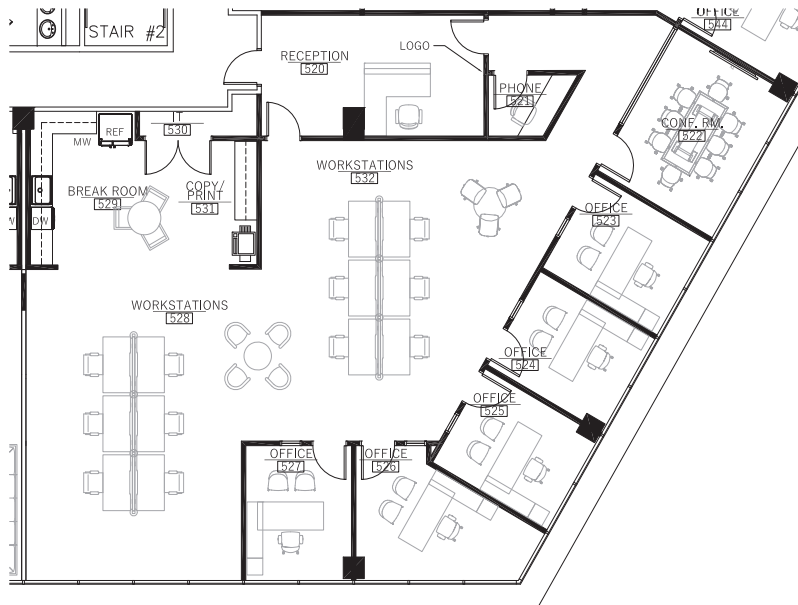

Palisades

5901 Peachtree Road
Atlanta, GA 30328

Suite C-525 | 3,484 RSF

growatpalisades.com

AUSTIN CHASE

achase@trinity-partners.com
404.242.9078

CORI NUTTALL, CCIM

cnuttall@trinity-partners.com
404.242.9078