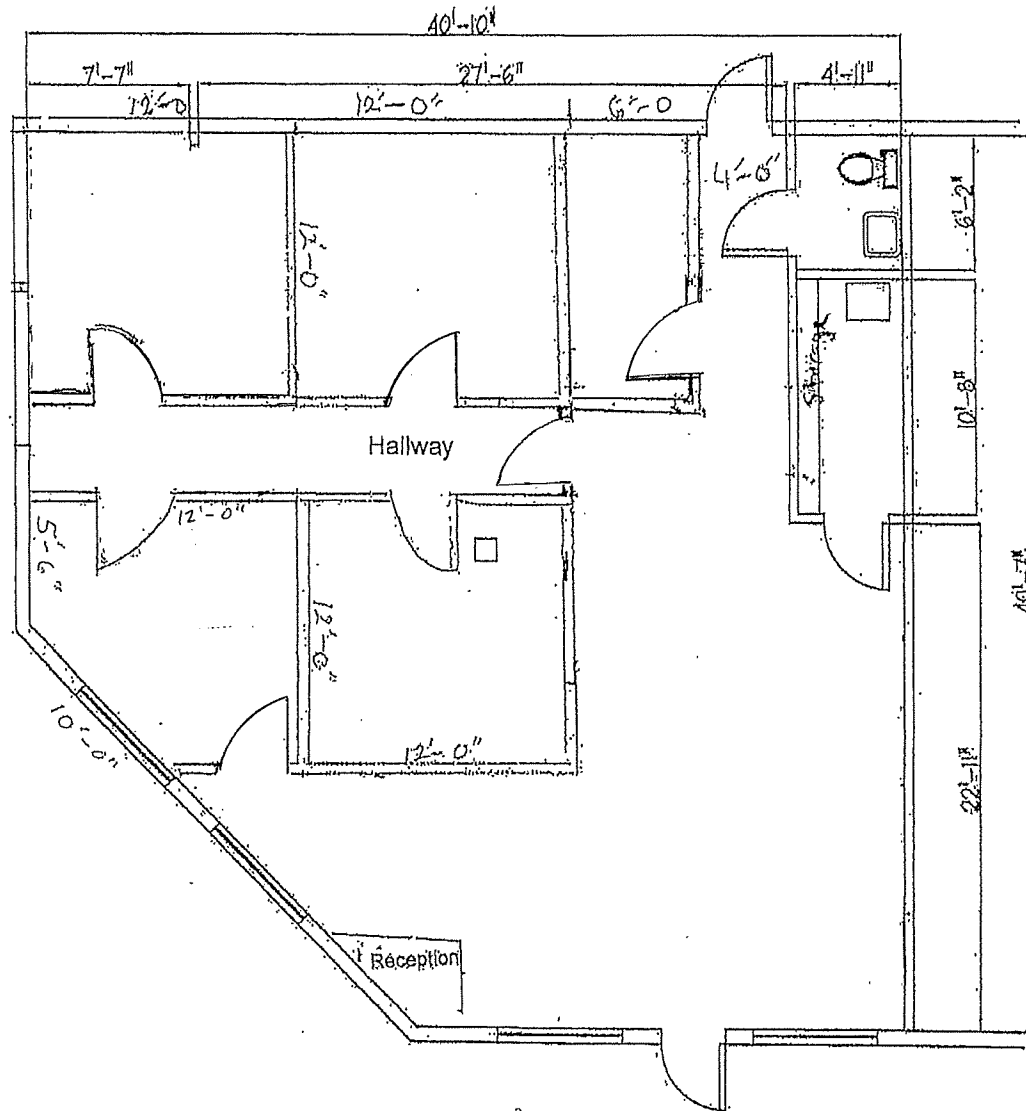

Hallway - 4'0" w

36" MINIMUM DOORS

ROSE HALL SHOPS - SUITE 108

VIRGINIA BEACH, VIRGINIA

SCALE: 1/8" = 1'-0"

1646 SF

FRANCIS & REEVE + 1408 BLUE HERON ROAD + VA BEACH, VA + 757.729.2929