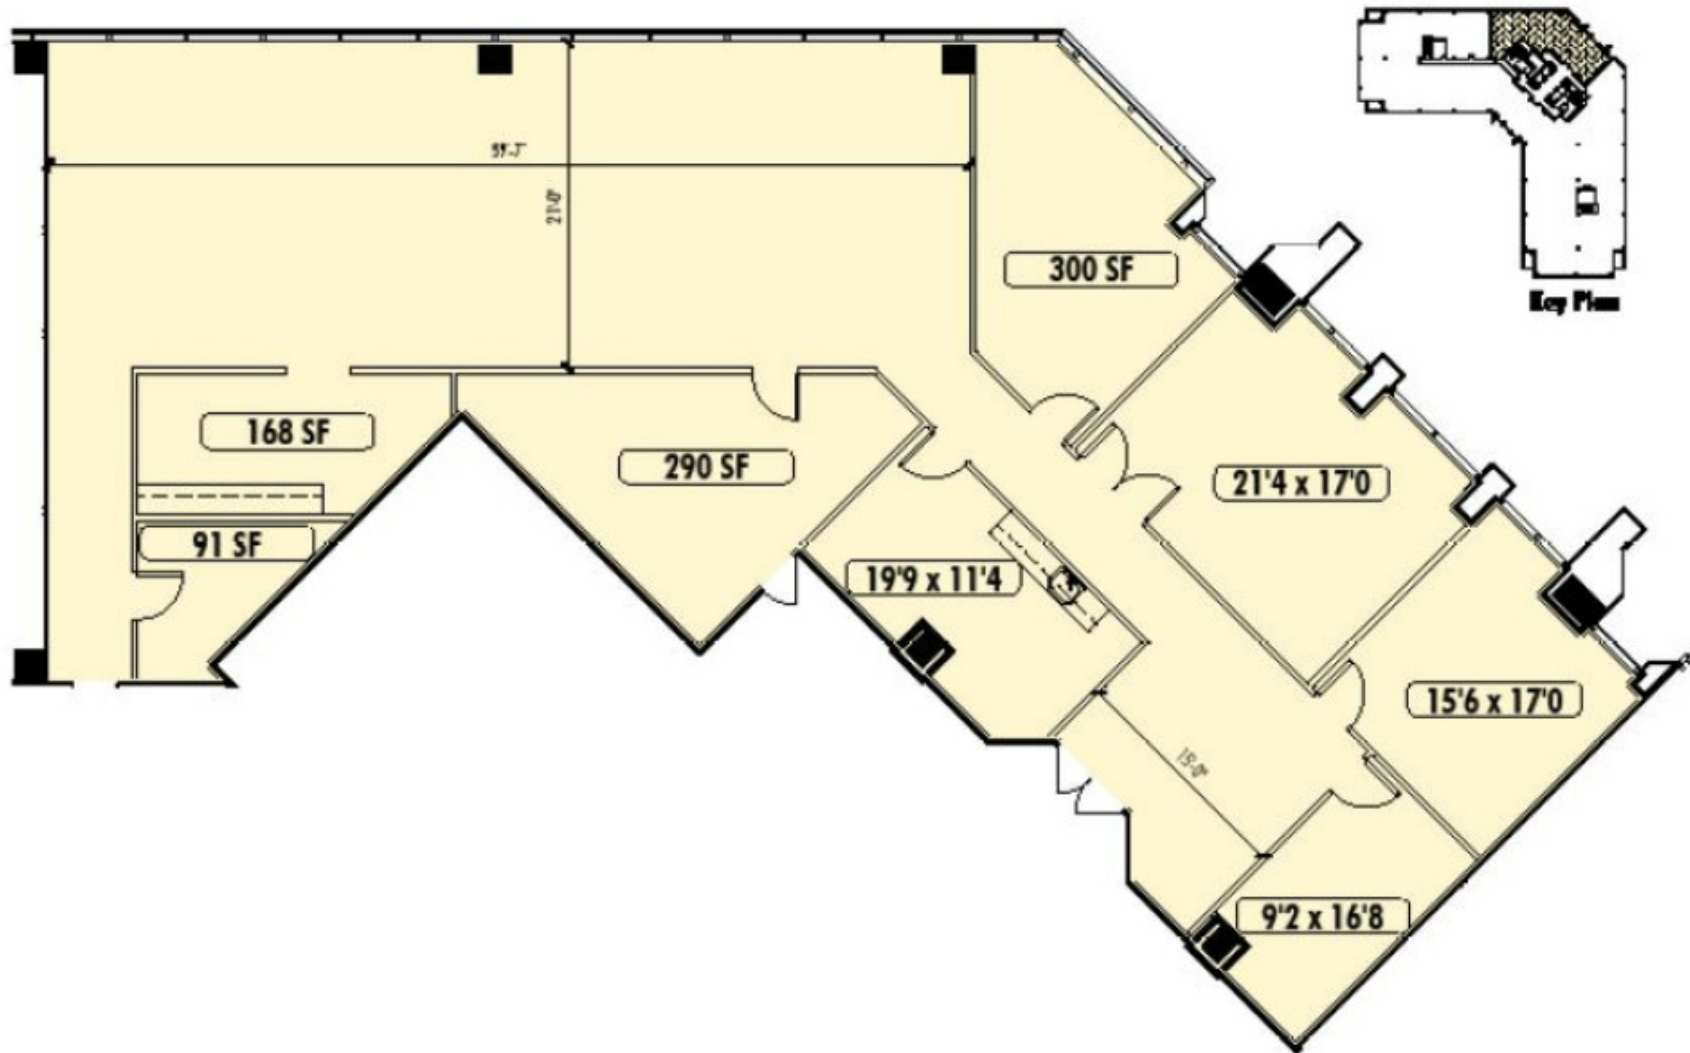

200 ASHFORD CENTER

Suite 550 | 4,382 RSF

Matt Fergus

Vice President
404.414.7059
mfergus@lpc.com

Seabie Hickson IV

Vice President
404.376.1295
shickson@lpc.com

Lincoln