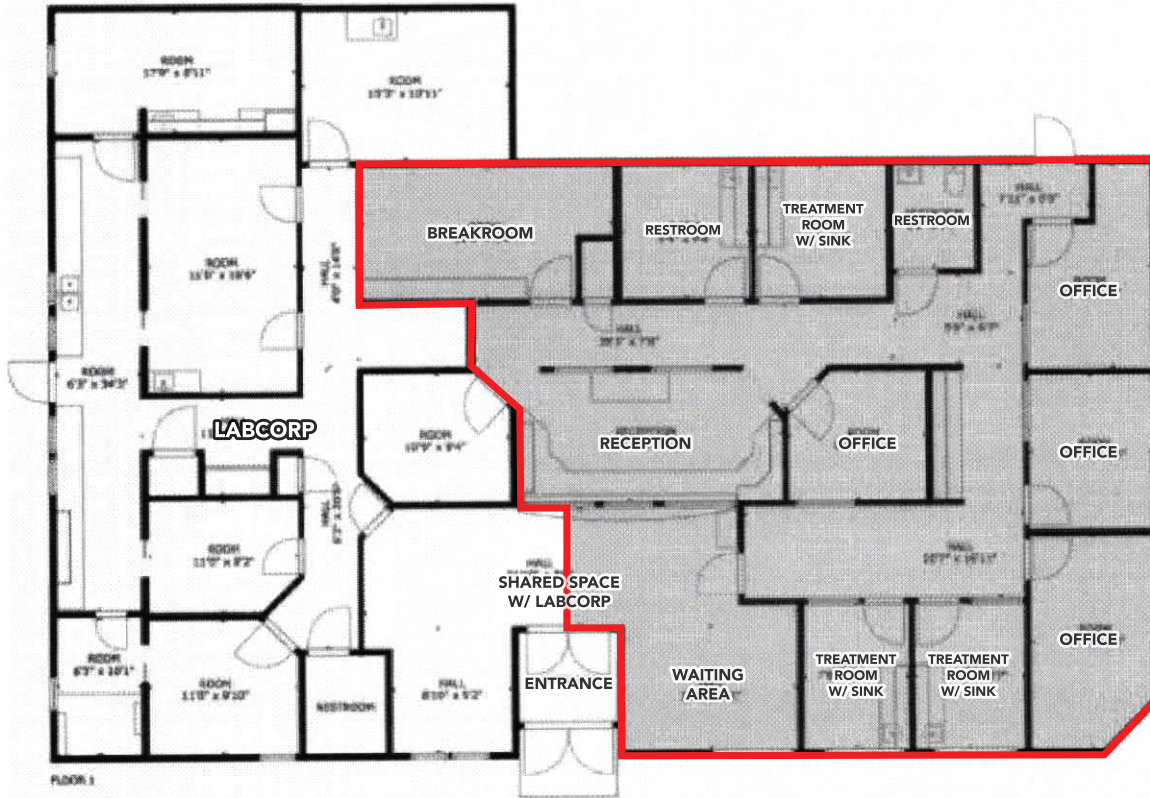

EXHIBIT A
1535 Floor Plan – 3,923 SF

The space shown below in green is estimated to be 2,050 SF. The total size of suite 1535 is estimated to be 3,923 SF. Actual suite size shall be confirmed prior to occupancy, and in no event shall vary more than 5% from the number stated above.