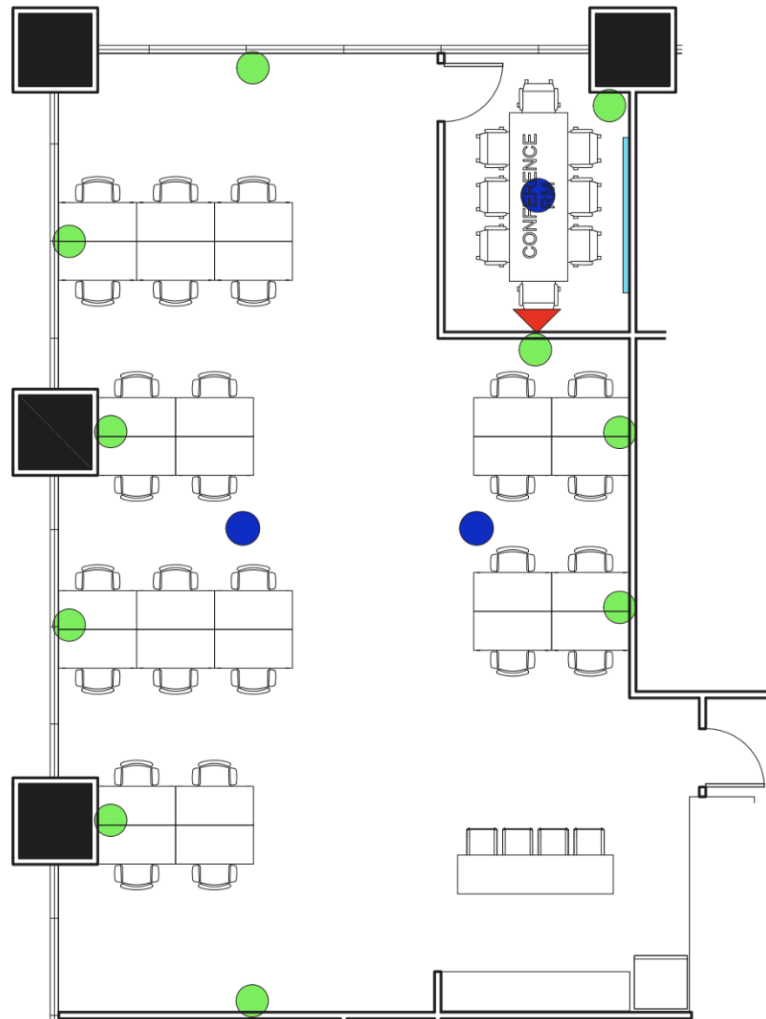

1801

Broadway

Denver, CO 80202

SUITE 1000A - 1,819 RSF

Peak Performance In Every Deal.

Leasing Team (720) 230-3138
info@peakcre.com