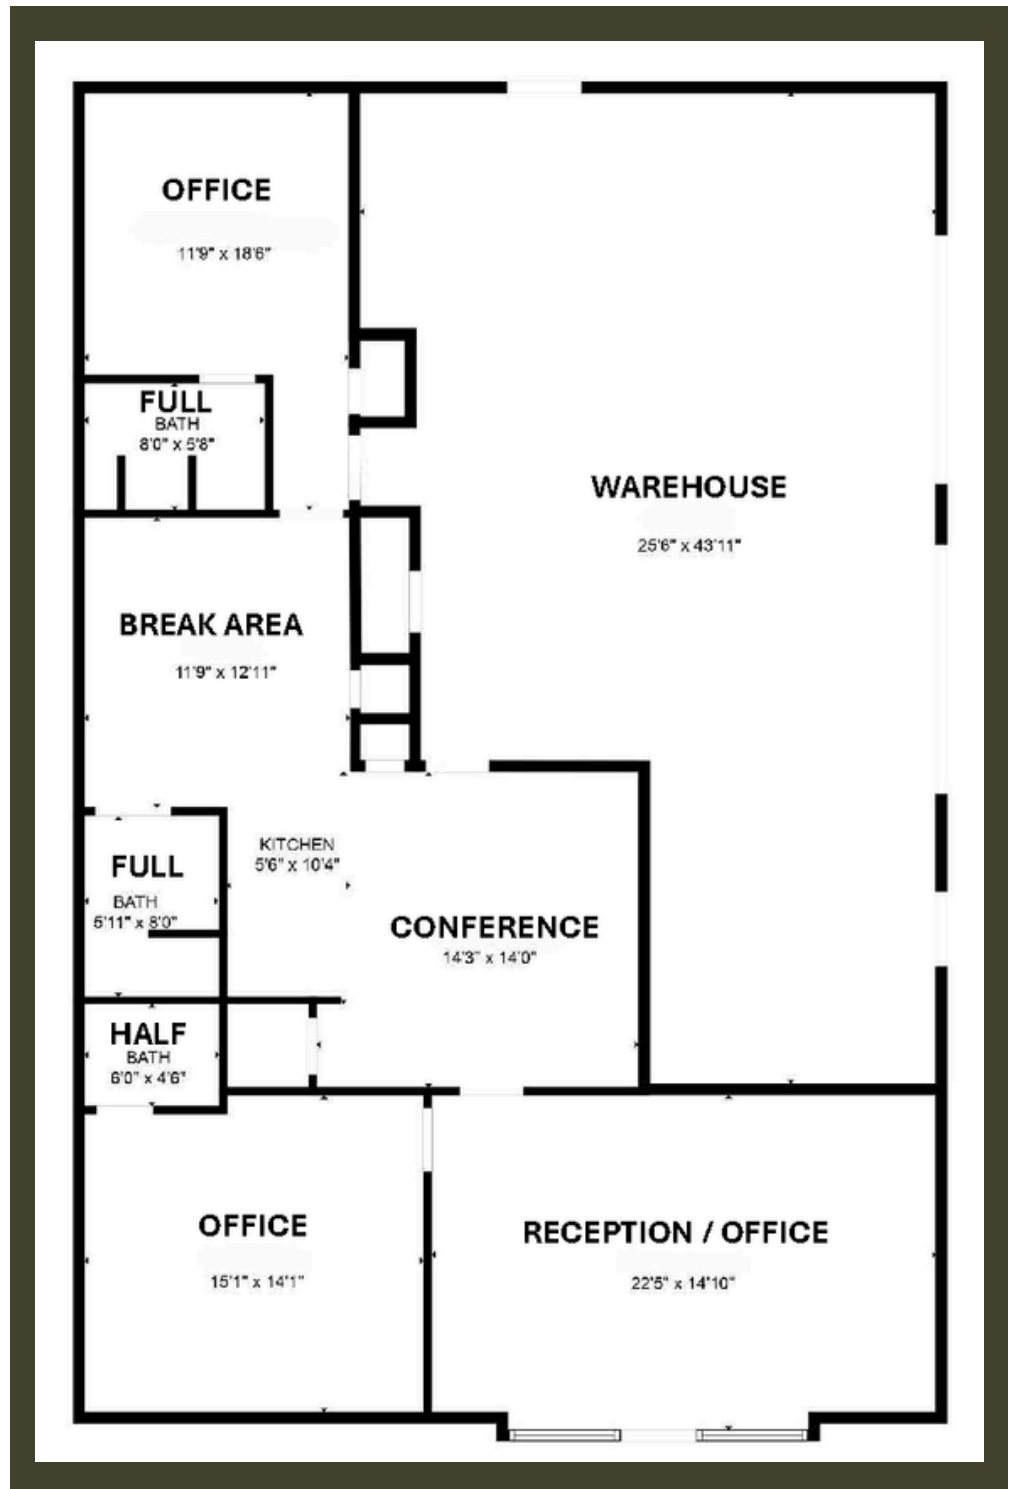

Noble Warehouse/Flex Space

116 N 2nd St Noble, OK 73068
405-701-8881

828 EIGHT
TWENTY
EIGHT
REAL ESTATE

Availability:

- 2,400 SF

Rate:

- Rent: \$9.75/SF

828 EIGHT
TWENTY
EIGHT
REAL ESTATE