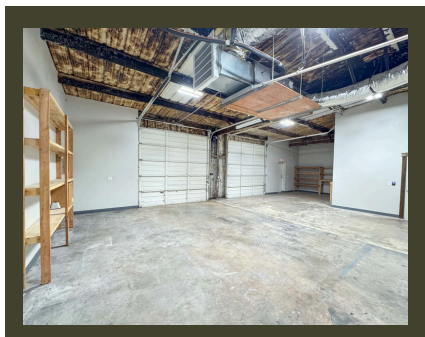

Noble Warehouse/Flex Space

116 N 2nd St Noble, OK 73068
405-701-8881

828 EIGHT
TWENTY
EIGHT
REAL ESTATE

Availability:

- 2,400 SF

Rate:

- Rent: \$9.75/SF

828 EIGHT
TWENTY
EIGHT
REAL ESTATE