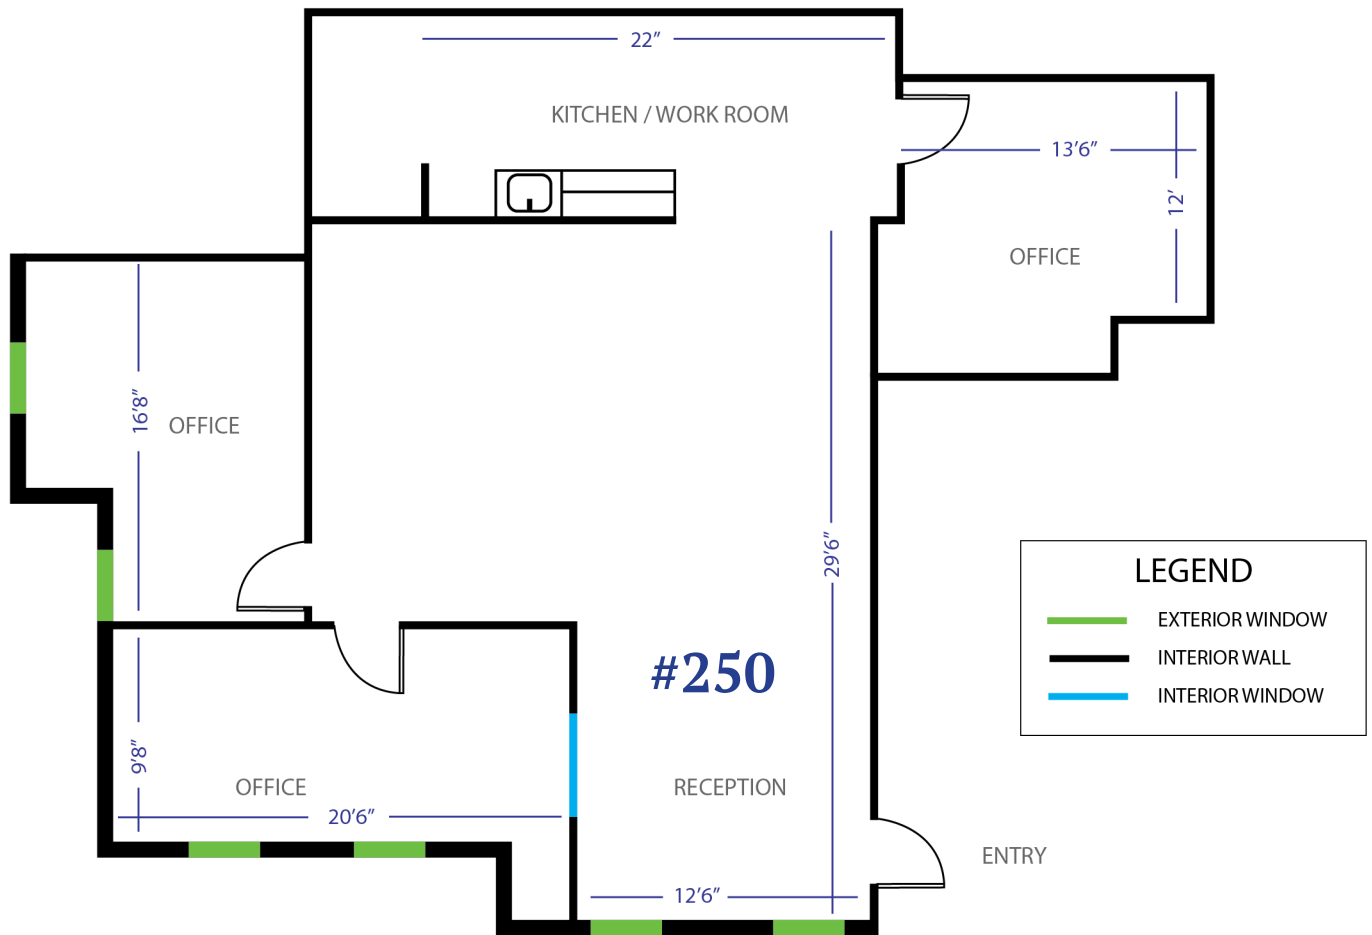

# Georgetown Park V

2535 E. Southlake Blvd.  
Southlake, Texas 76092  
[www.andrews-dillingham.com](http://www.andrews-dillingham.com)

**Suite 250**  
1,889 RSF

**Gary Smith**  
214.638.0577  
817.994.1451