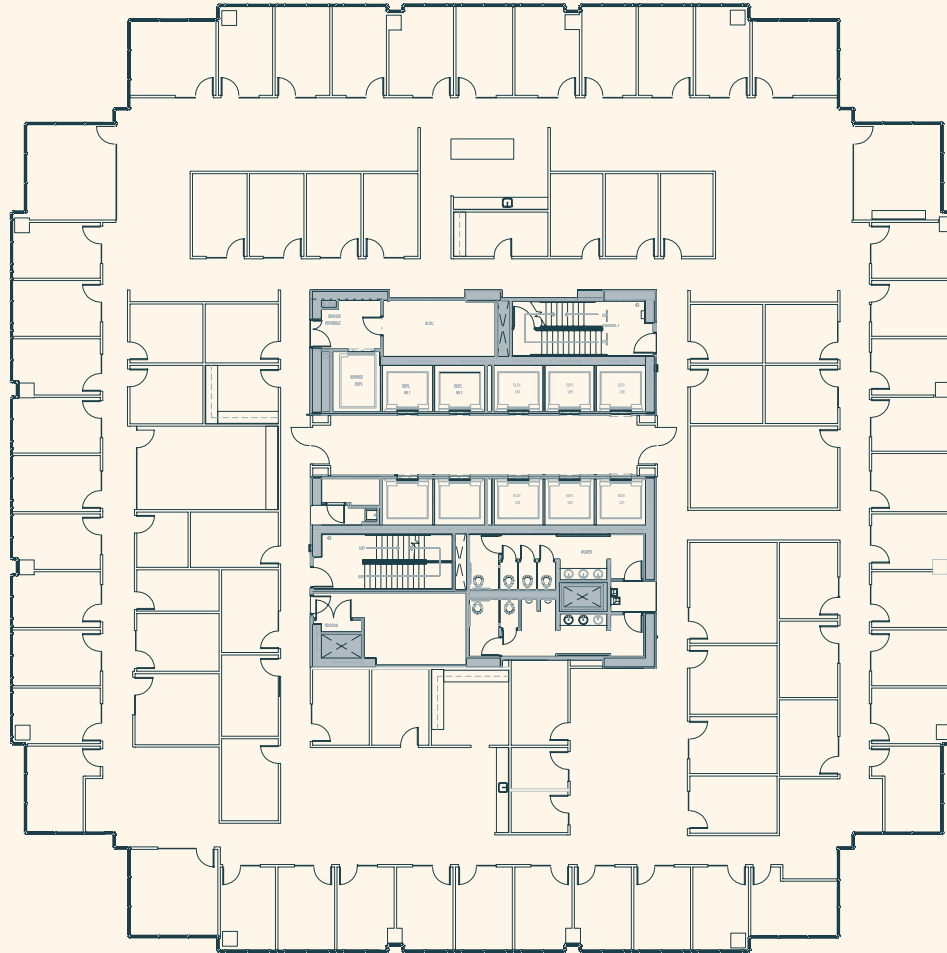

CUMBERLAND RIVER

Floor 10

24,647 SF

3RD AVENUE SOUTH