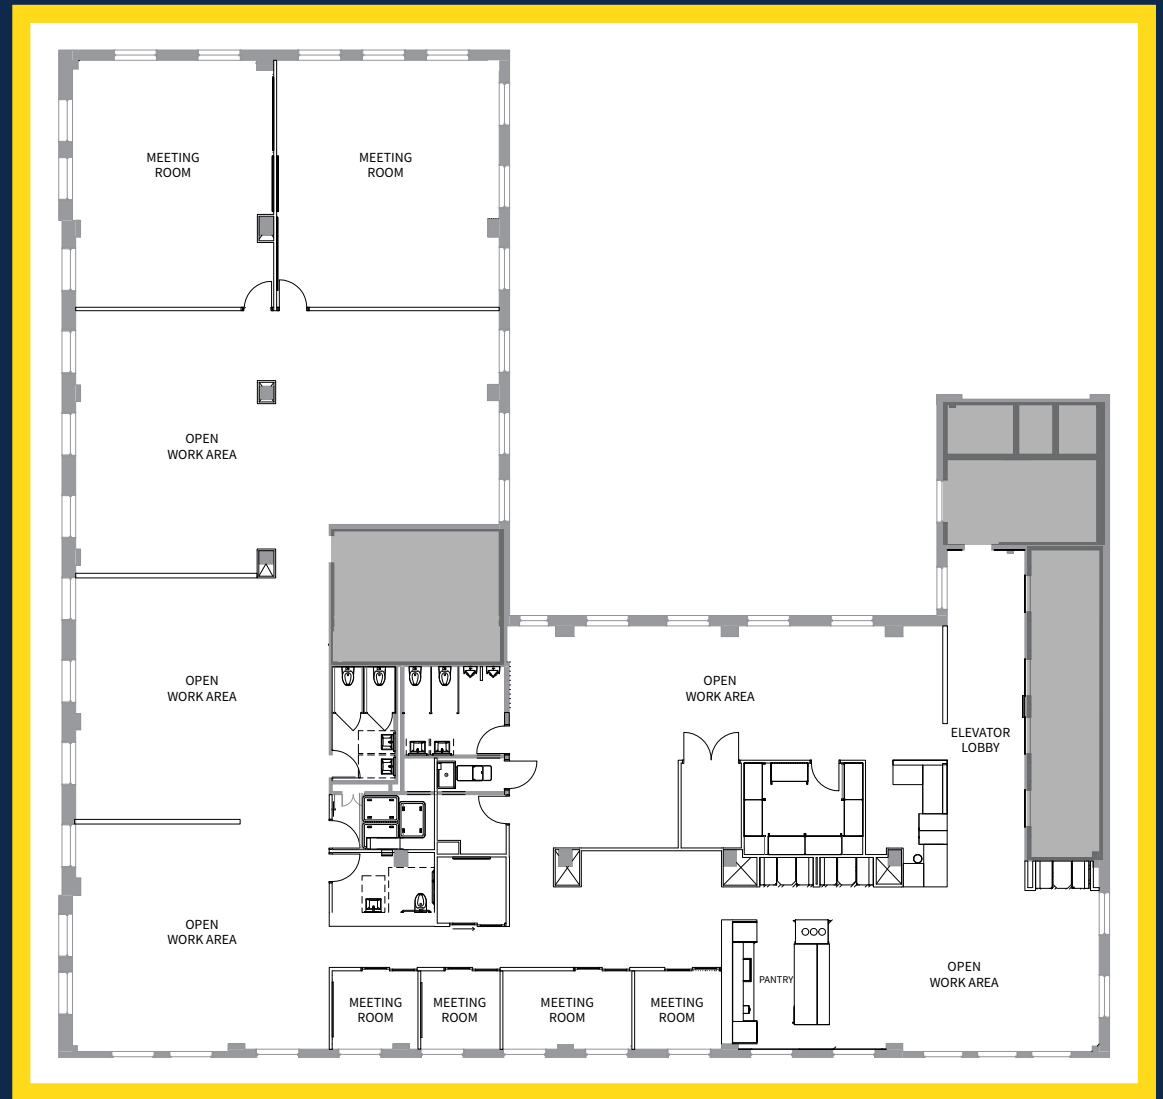

FLOOR 13

8,587 RSF

1411 Fourth Avenue · Seattle, Washington · 98101

Joe Gowan
+1 206 607 1738
joe.gowan@jll.com

Lloyd Low
+1 206 607 1796
lloyd.low@jll.com

1411
FOURTH