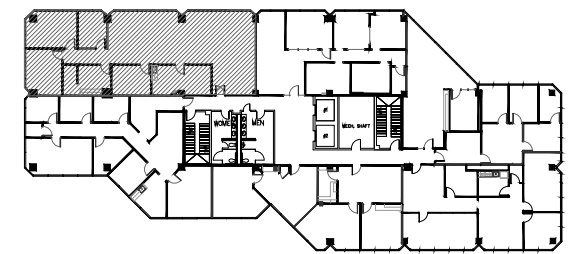

- * NOT FOR CONSTRUCTION
- * ROOM SIZES ARE APPROXIMATE
- * APPLIANCES AND EQUIPMENT SHOWN ARE FOR GRAPHIC PURPOSES ONLY
- * TENANT TO CONFIRM FURNITURE WILL FIT WITHIN PROPOSED PLAN
- * PLAN PROVIDED FOR GRAPHIC PURPOSES ONLY
- * THE idGROUP HAS NOT FIELD VERIFIED FLOOR
- * PLAN PENDING CITY APPROVAL

KEYPLAN - 2ND FLOOR

FOREST RIDGE

1600 AIRPORT FWY. BEDFORD, TX 76022

SPACE PLAN #1.0 SUITE #208 2,516 RSF 05-28-2025