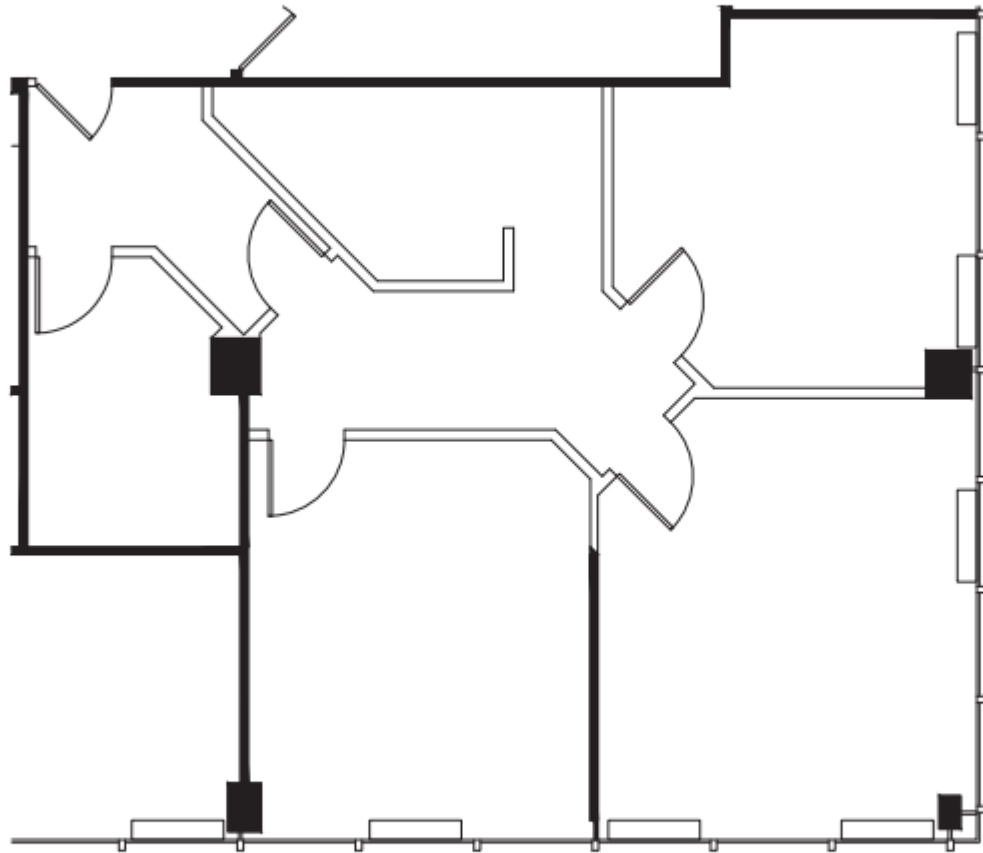

THE 130 BUILDING

130 S. BEMISTON AVE. | CLAYTON, MO 63105

SANSONE
group

Suite 506
1,237 RSF

PARTIAL FIFTH FLOOR PLAN SUITE 5060 | 1,237 RSF