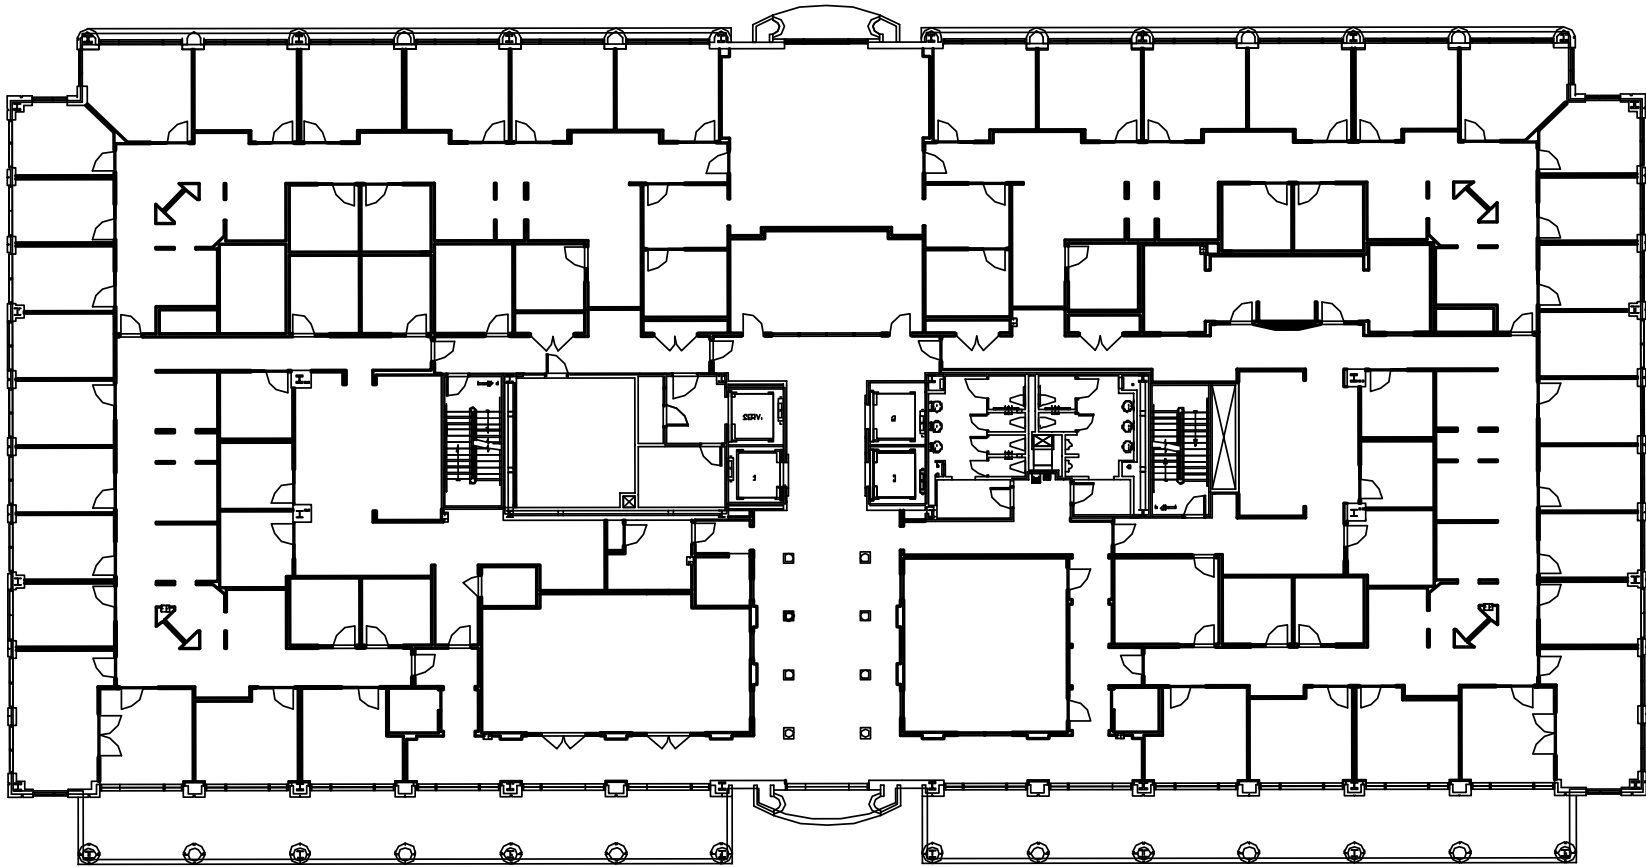

GLENLAKE ONE

4140 ParkLake Avenue | Raleigh

Suite 200 | 25,813 RSF

Disclaimer: The above floor plans are not to scale. The available space shown is a representative layout.

JOHN HOGAN | 919-875-6617
JOHN.HOGAN@HIGHWOODS.COM