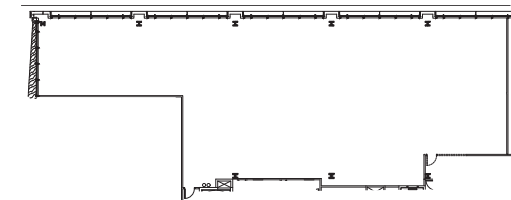

621 HILLSBOROUGH ST

Bloc83 | Raleigh

Suite 401 | 7,435 RSF

shell condition

SAMPLE LAYOUT

Reception, open office bullpen, meeting spaces, collab room, (5) private offices, and break room.

AMENITY PHOTOS

Disclaimer: The above floor plans are not to scale. The available space shown is a representative layout and photos.