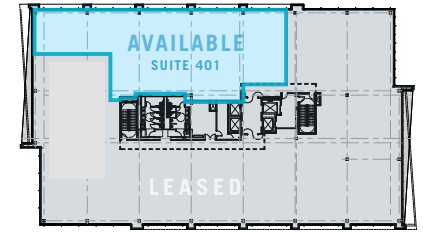

621 HILLSBOROUGH ST

Bloc83 | Raleigh

Suite 401 | 7,435 RSF

shell condition

SAMPLE LAYOUT

Reception, open office bullpen, meeting spaces, collab room, (5) private offices, and break room.

AMENITY PHOTOS

Disclaimer: The above floor plans are not to scale. The available space shown is a representative layout and photos.