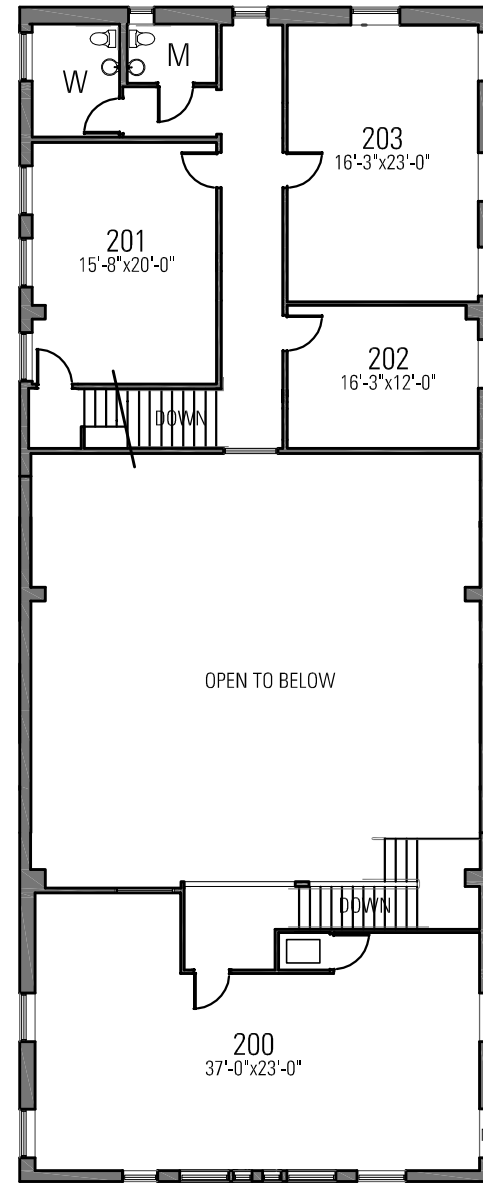

MAIN LEVEL

UPPER LEVEL

BLDG 2

400 UHLAND ROAD
 SAN MARCOS, TEXAS
 78666

CONTACT:
 CHRISTIAN FEIGL
 SCHLEITEX PROPERTIES
 512-787-9396