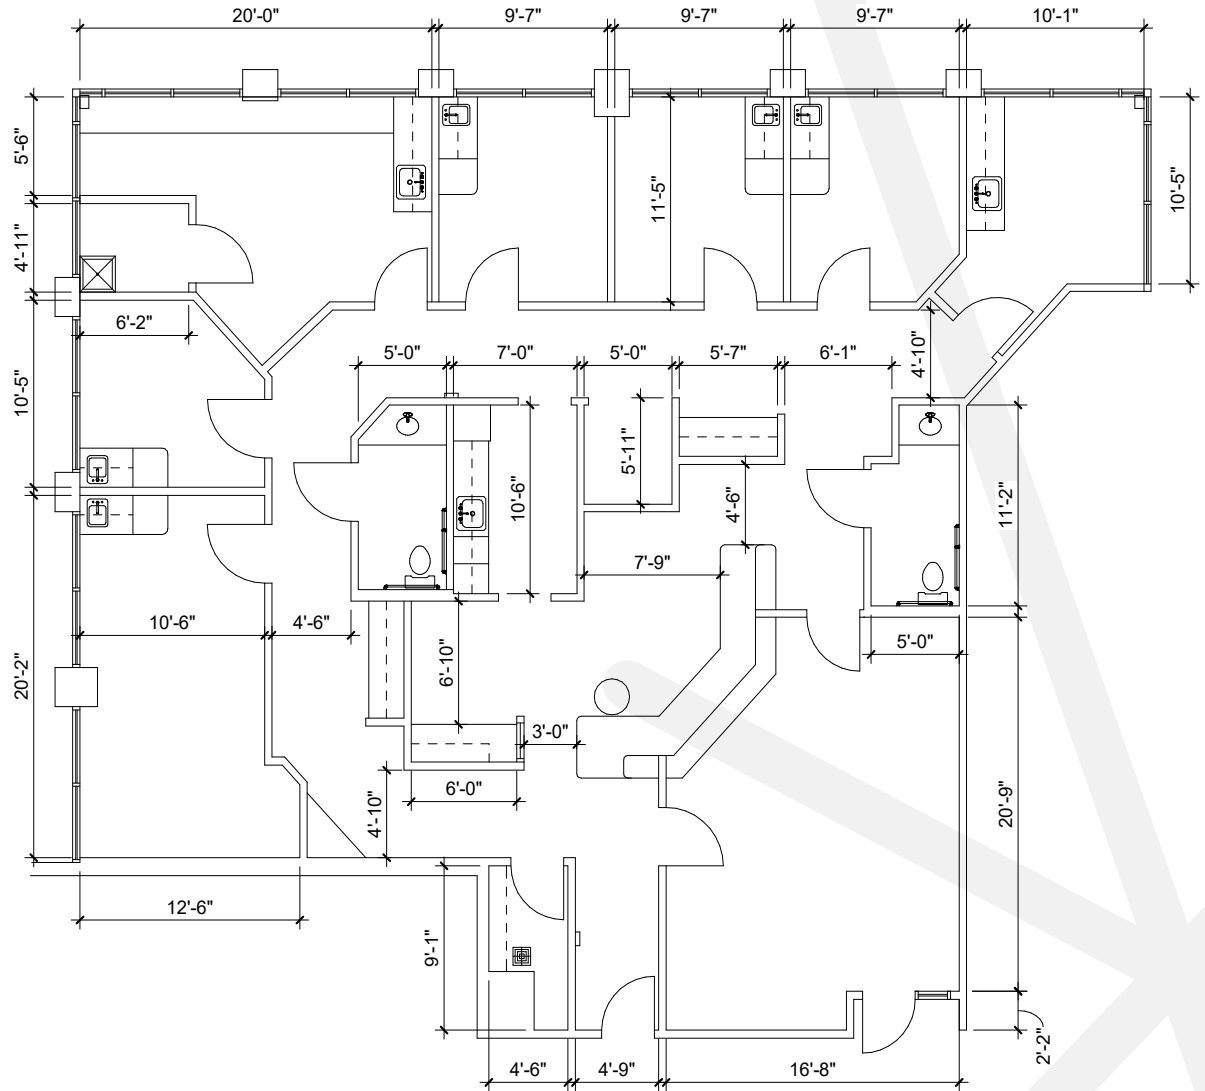

COLONNADE  
PROFESSIONAL  
PLAZA

Floor 02

Suite 230

AS-BUILT

2,688 SF

AVAILABLE

**RACHAEL THOMPSON**  
Senior Vice President  
602.513.5122  
rachael.thompson@kidder.com

**PERRY GABUZZI, CCIM**  
Executive Vice President  
602.513.5116  
perry.gabuzzi@kidder.com