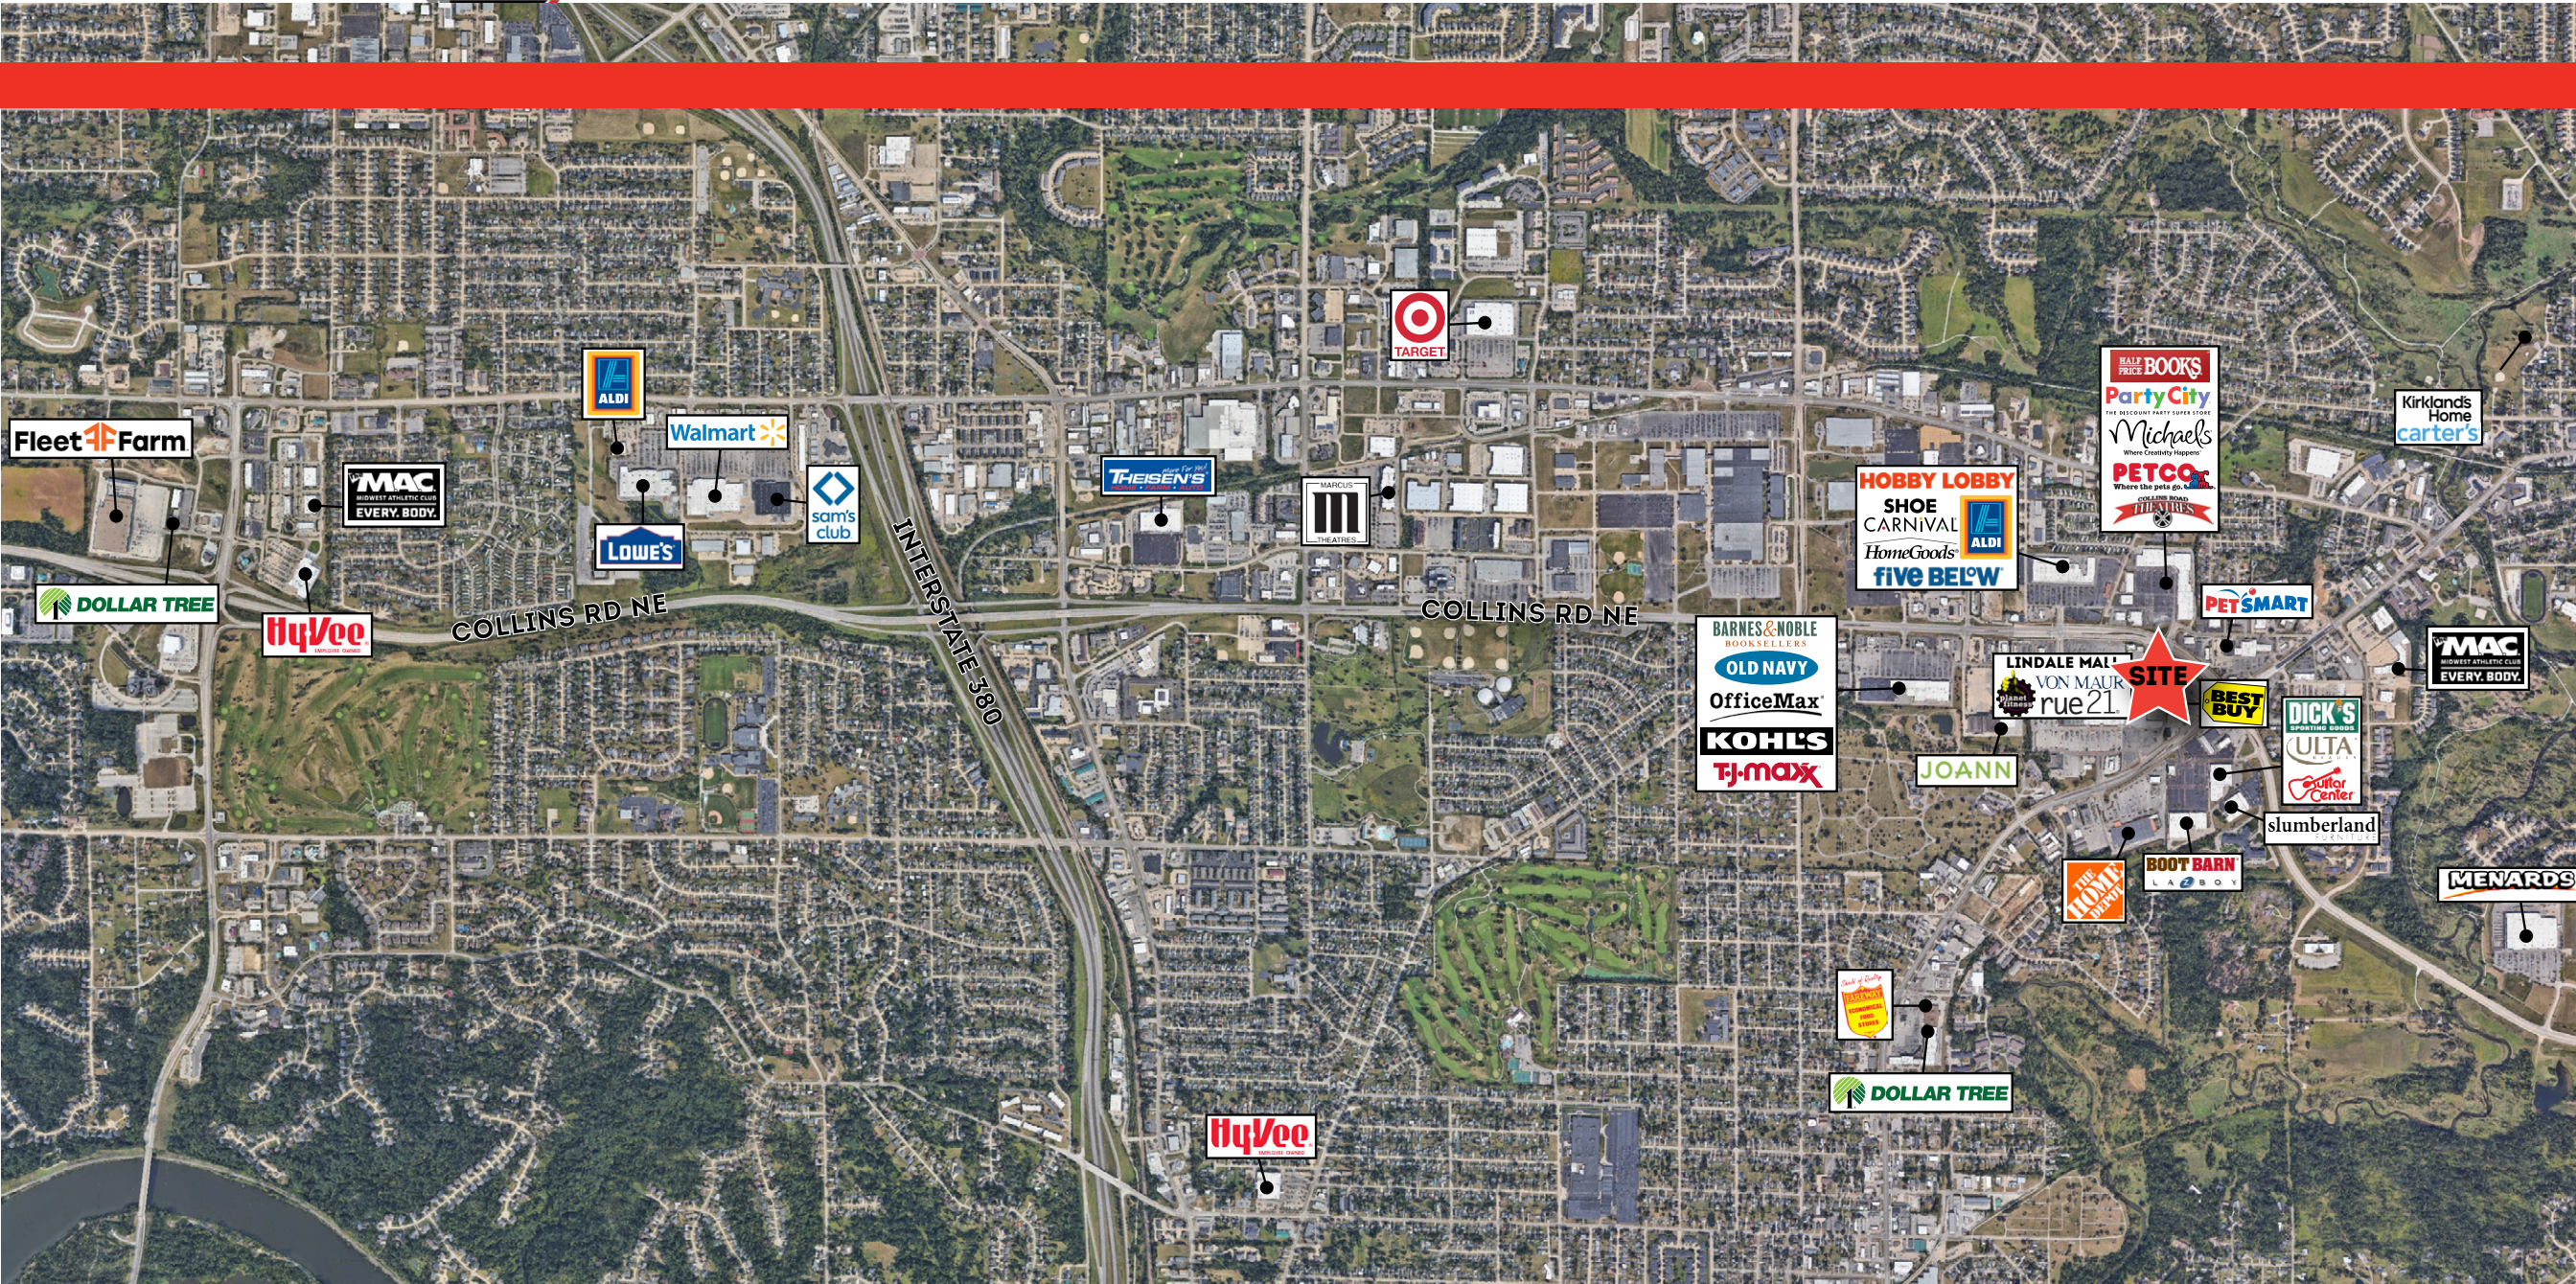

Fleet Farm

MAC
MIDWEST ATHLETIC CLUB
EVERY. BODY.

ALDI

Walmart

sam's club

LOWE'S

THESEN'S

MARCUS
THEATRES

TARGET

HOBBY LOBBY
SHOE CARNIVAL
HomeGoods
ALDI
five BEL'W

HALF PRICE BOOKS
Party City
MICHAEL'S
Where Creativity Happens
PETCO
Where the pets go. etc.

Kirklands
Home carter's

DOLLAR TREE

HyVee

COLLINS RD NE

INTERSTATE 380

COLLINS RD NE

BARNES & NOBLE
BOOKSELLERS
OLD NAVY
OfficeMax
KOHLS
TJ-maxx

LINDALE MALL
VON MAUR
rue21

SITE

BEST BUY

PET SMART

MAC
MIDWEST ATHLETIC CLUB
EVERY. BODY.

DICK'S
SPORTING GOODS

ULTA
Beauty Center

slumberland

JOANN

THE HOME DEPOT

BOOT BARN
LABOY

MENARDS

HyVee

Quality Choice
FRESH
PRODUCE
MEATS
BREADS

DOLLAR TREE