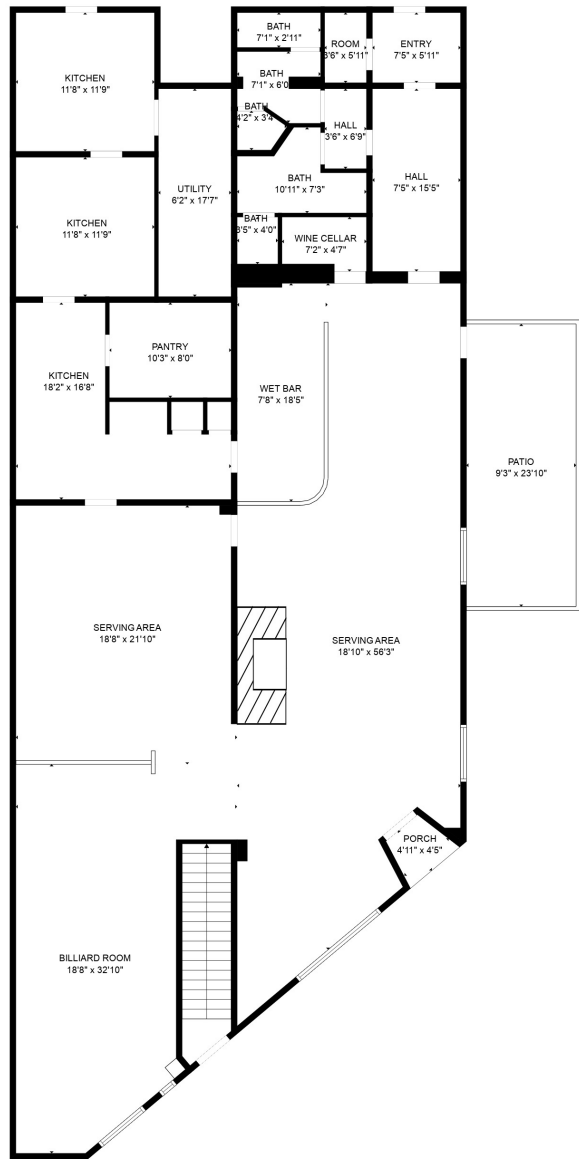

FLOOR 1

FLOOR 2

Total scanned area: 4838 sq. ft

SIZES AND DIMENSIONS ARE APPROXIMATE, ACTUAL MAY VARY.

Total scanned area: 4838 sq. ft

SIZES AND DIMENSIONS ARE APPROXIMATE, ACTUAL MAY VARY.

Total scanned area: 4838 sq. ft

SIZES AND DIMENSIONS ARE APPROXIMATE, ACTUAL MAY VARY.