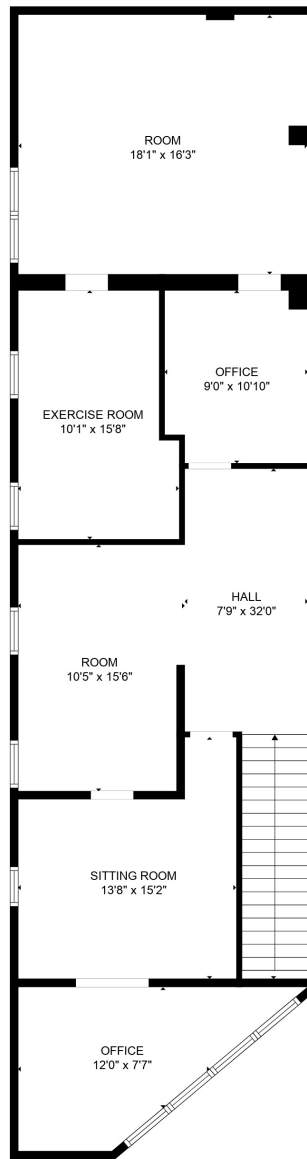

FLOOR 1

FLOOR 2

Total scanned area: 4838 sq. ft

SIZES AND DIMENSIONS ARE APPROXIMATE, ACTUAL MAY VARY.

Total scanned area: 4838 sq. ft

SIZES AND DIMENSIONS ARE APPROXIMATE, ACTUAL MAY VARY.

Total scanned area: 4838 sq. ft

SIZES AND DIMENSIONS ARE APPROXIMATE, ACTUAL MAY VARY.