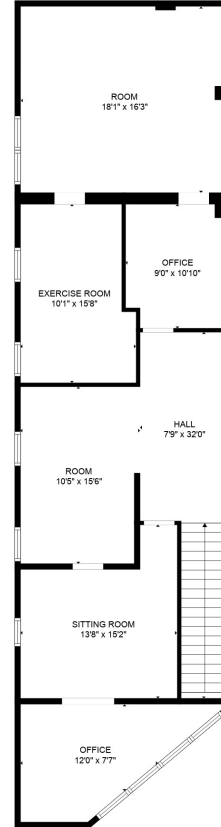

FLOOR 1

FLOOR 2

Total scanned area: 4838 sq. ft

SIZES AND DIMENSIONS ARE APPROXIMATE, ACTUAL MAY VARY.

Total scanned area: 4838 sq. ft

SIZES AND DIMENSIONS ARE APPROXIMATE, ACTUAL MAY VARY.

Total scanned area: 4838 sq. ft

SIZES AND DIMENSIONS ARE APPROXIMATE, ACTUAL MAY VARY.