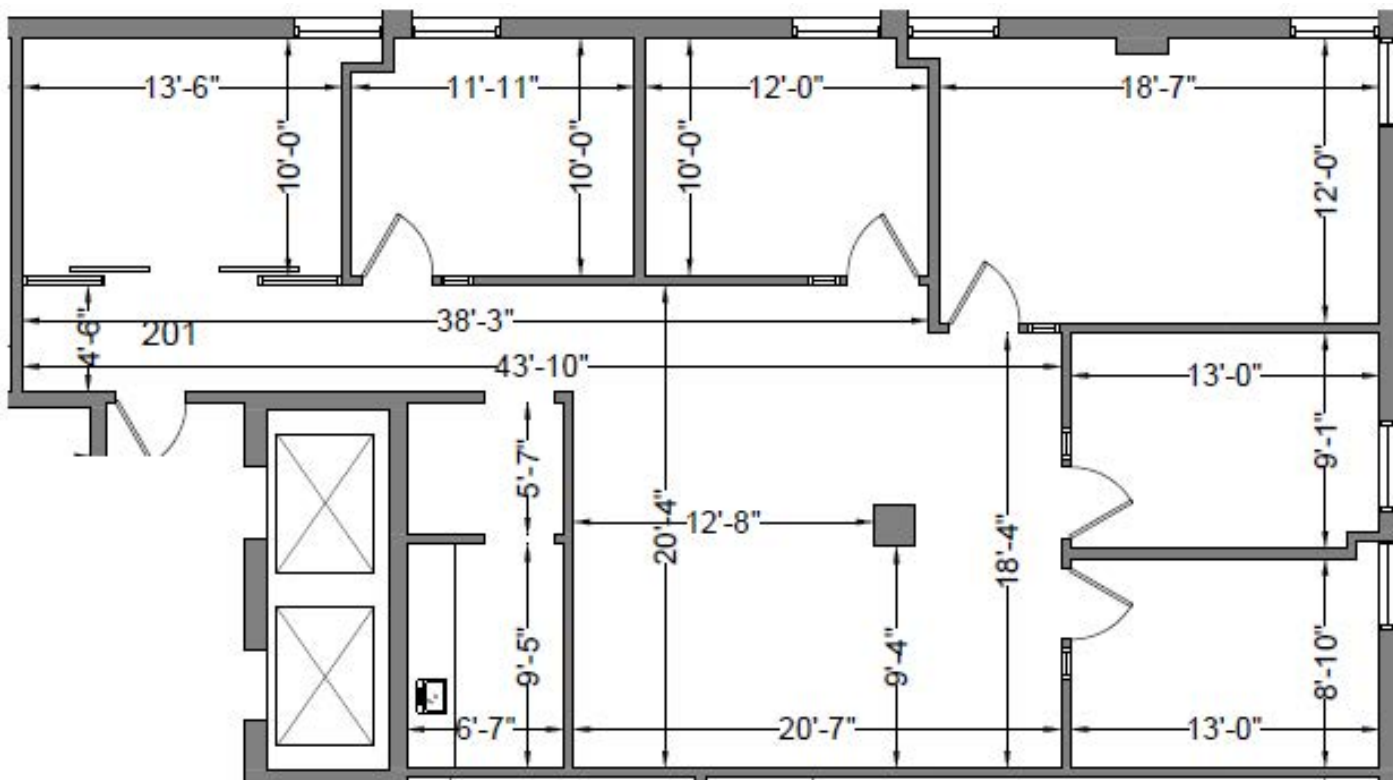

PLAZA CENTER

249-251 Royal Palm Way | Palm Beach, FL 33480

Suite 201 | 1,985 SF

Contact Us

KEVIN PROBEL

Senior Managing Director
+1 561 676 2131
kevin.probel@jll.com

KEVIN MCCARTHY

Senior Managing Director
+1 561 292 2668
kevin.mccarthy@jll.com