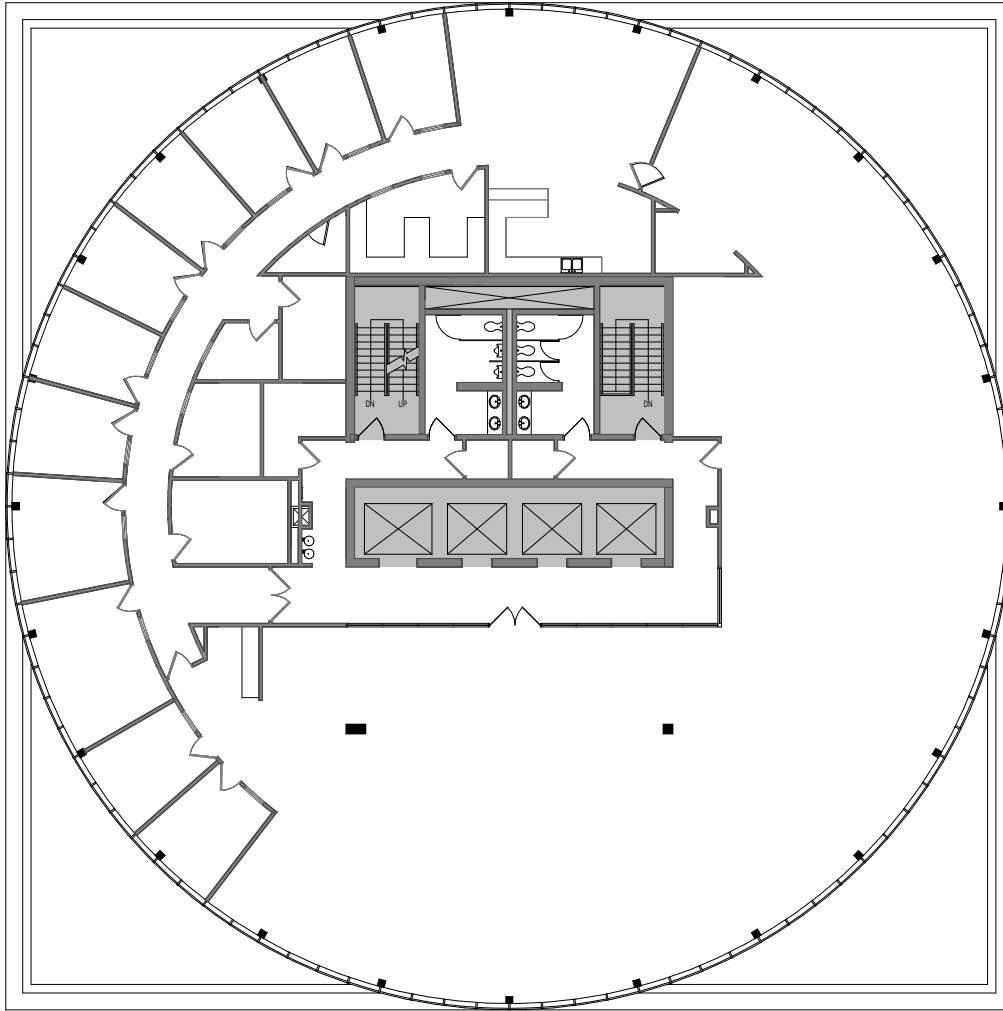

Wells Fargo P L A Z A

SUITE 2400
11,740 RSF

KEY PLAN

NOTE: Drawing not to scale.

FOR LEASING INFORMATION, PLEASE CONTACT:

Joe Conzemius
+1 952 924 4639
joseph.conzemius@cbre.com

Brian Wasserman
+1 952 924 4681
brian.wasserman@cbre.com