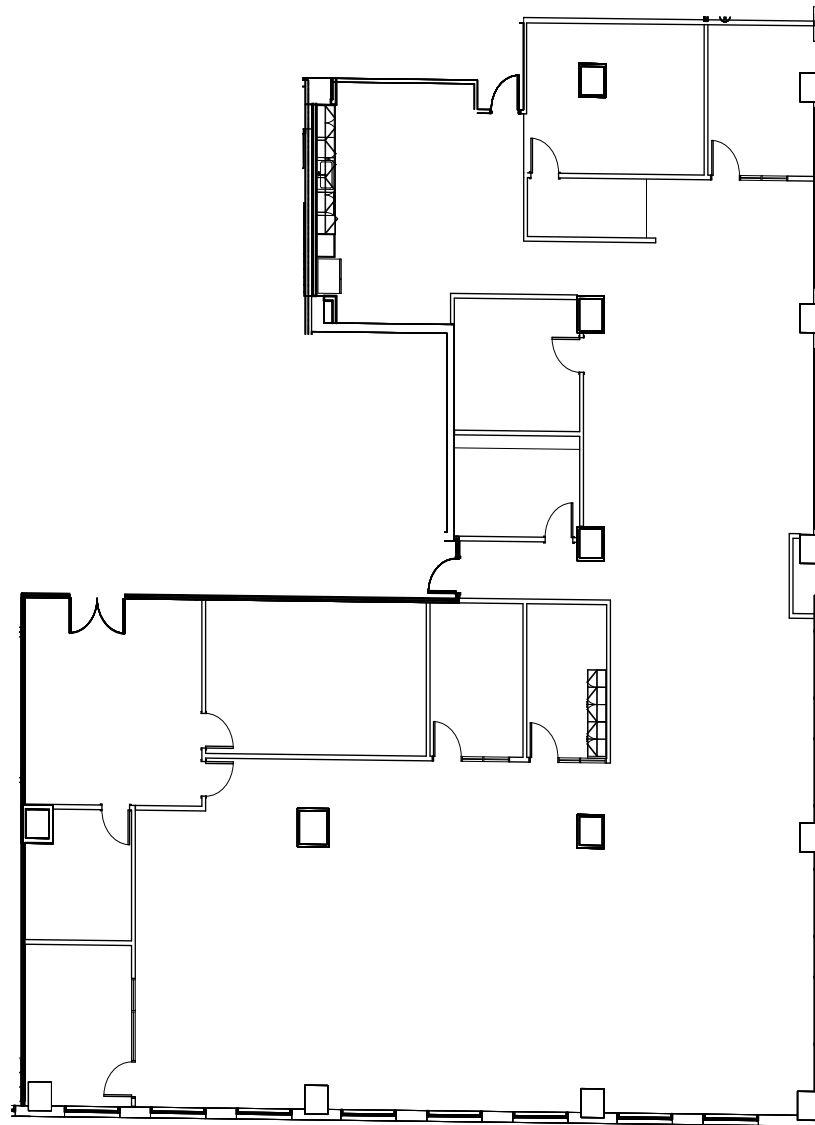

# ONE CITY PLAZA

421 Fayetteville Street | Raleigh

Suite 200 | 6,936 RSF

Disclaimer: The above floor plans are not to scale. The available space shown is a representative layout.

GINNY HAGER | 919-875-6664  
GINNY.HAGER@HIGHWOODS.COM