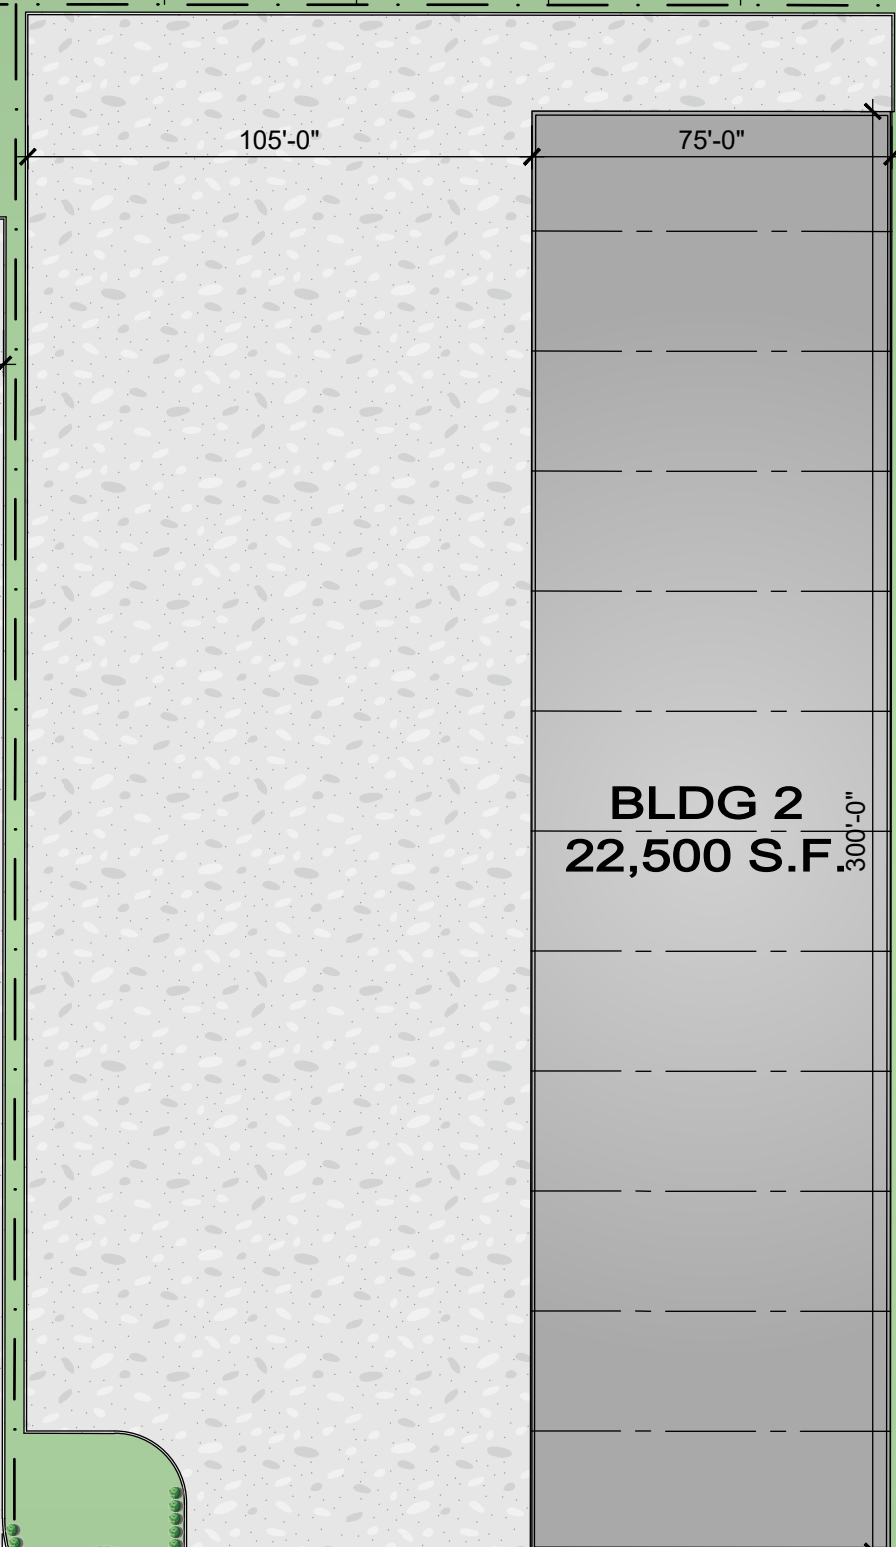

RIPPLING BROOK LANE
(50' R.O.W.)

RIPPLING BROOK LANE
(50' R.O.W.)

SEVEN SISTERS DRIVE
(50' R.O.W.)

N87°57'38"E 351.42'

S87°12'39"W 476.98'

N03°36'53"E 895.05'

36'-0"

HUFSMITH KOHRVILLE ROAD
(R.O.W. VARIES)

38'-0"

HUFSMITH KOHRVILLE ROAD
(R.O.W. VARIES)

N03°22'06"E 270.95'

36'-0"

502°16'09"E 1252.05'