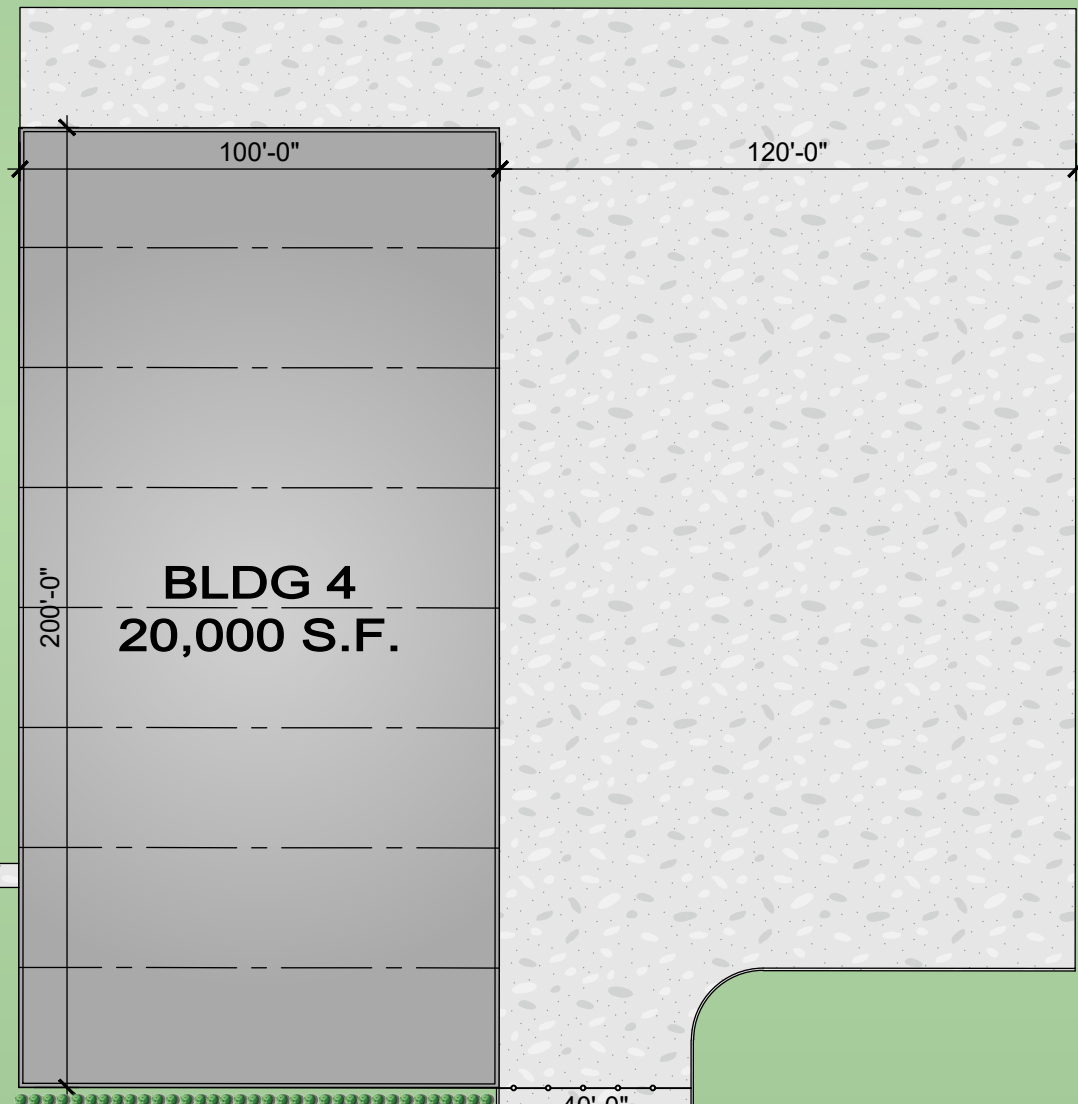

RIPPLING BROOK LANE
(50' R.O.W.)

RIPPLING BROOK LANE
(50' R.O.W.)

SEVEN SISTERS DRIVE
(50' R.O.W.)

N87°57'38"E 351.42'

S87°12'39"W 476.98'

N03°36'53"E 895.05'

36'-0"

HUFSMITH KOHRVILLE ROAD
(R.O.W. VARIES)