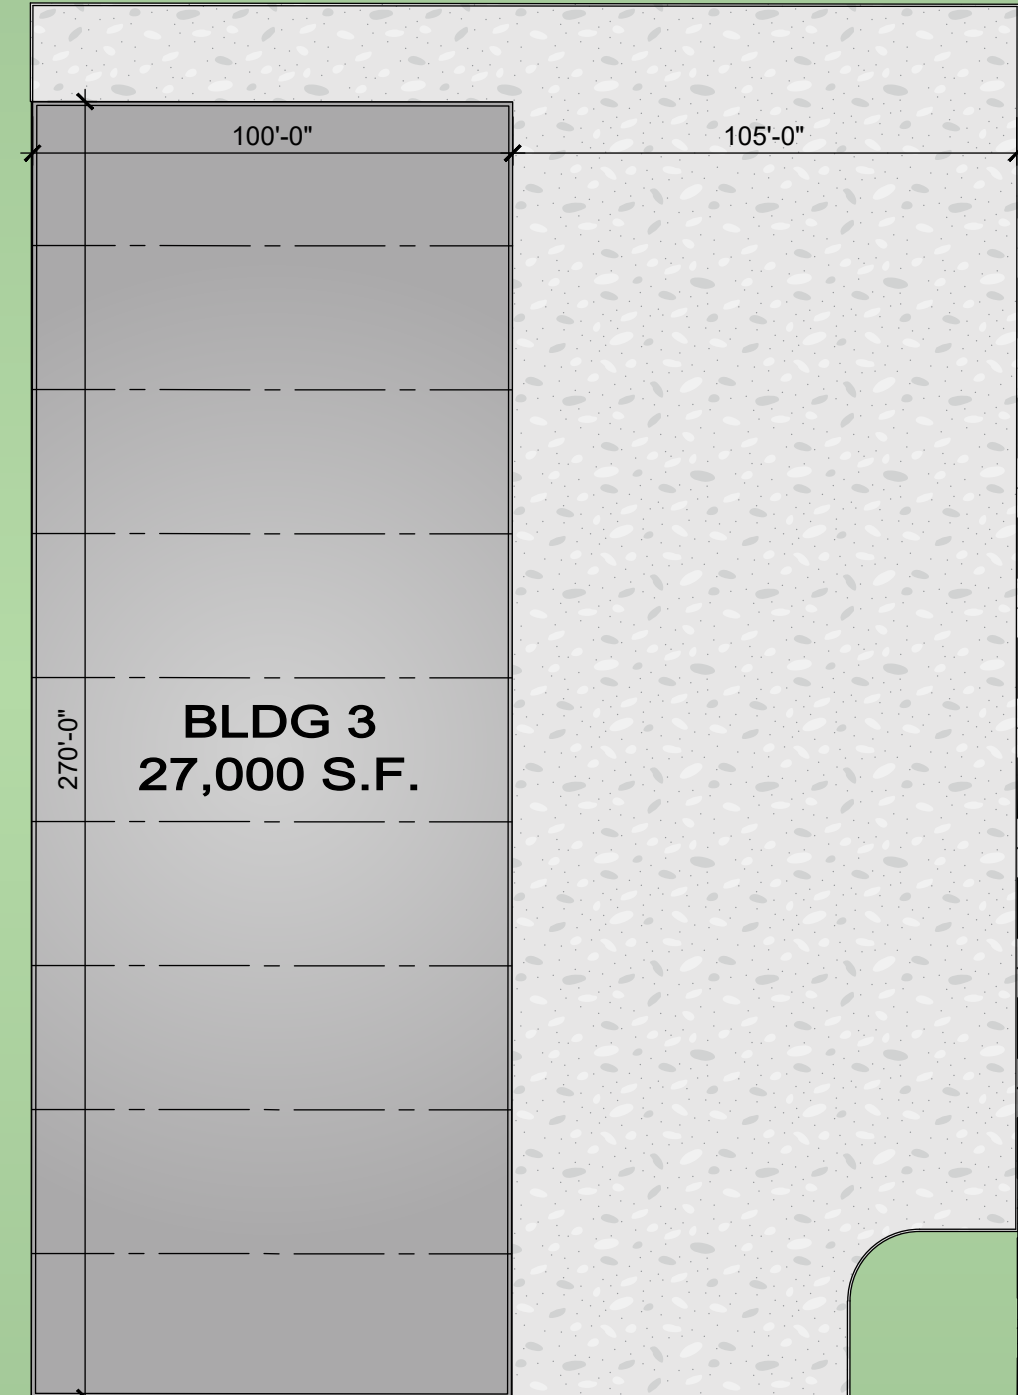

RIPPLING BROOK LANE
(50' R.O.W.)

RIPPLING BROOK LANE
(50' R.O.W.)

SEVEN SISTERS DRIVE
(50' R.O.W.)

N87°57'38"E 351.42'

S87°12'39"W 476.98'

N03°36'53"E 895.05'

36'-0"

HUFSMITH KOHRVILLE ROAD
(R.O.W. VARIES)

38'-0"

HUFSMITH KOHRVILLE ROAD
(R.O.W. VARIES)

N03°22'06"E 270.95'

36'-0"

502°16'09"E 1252.05'