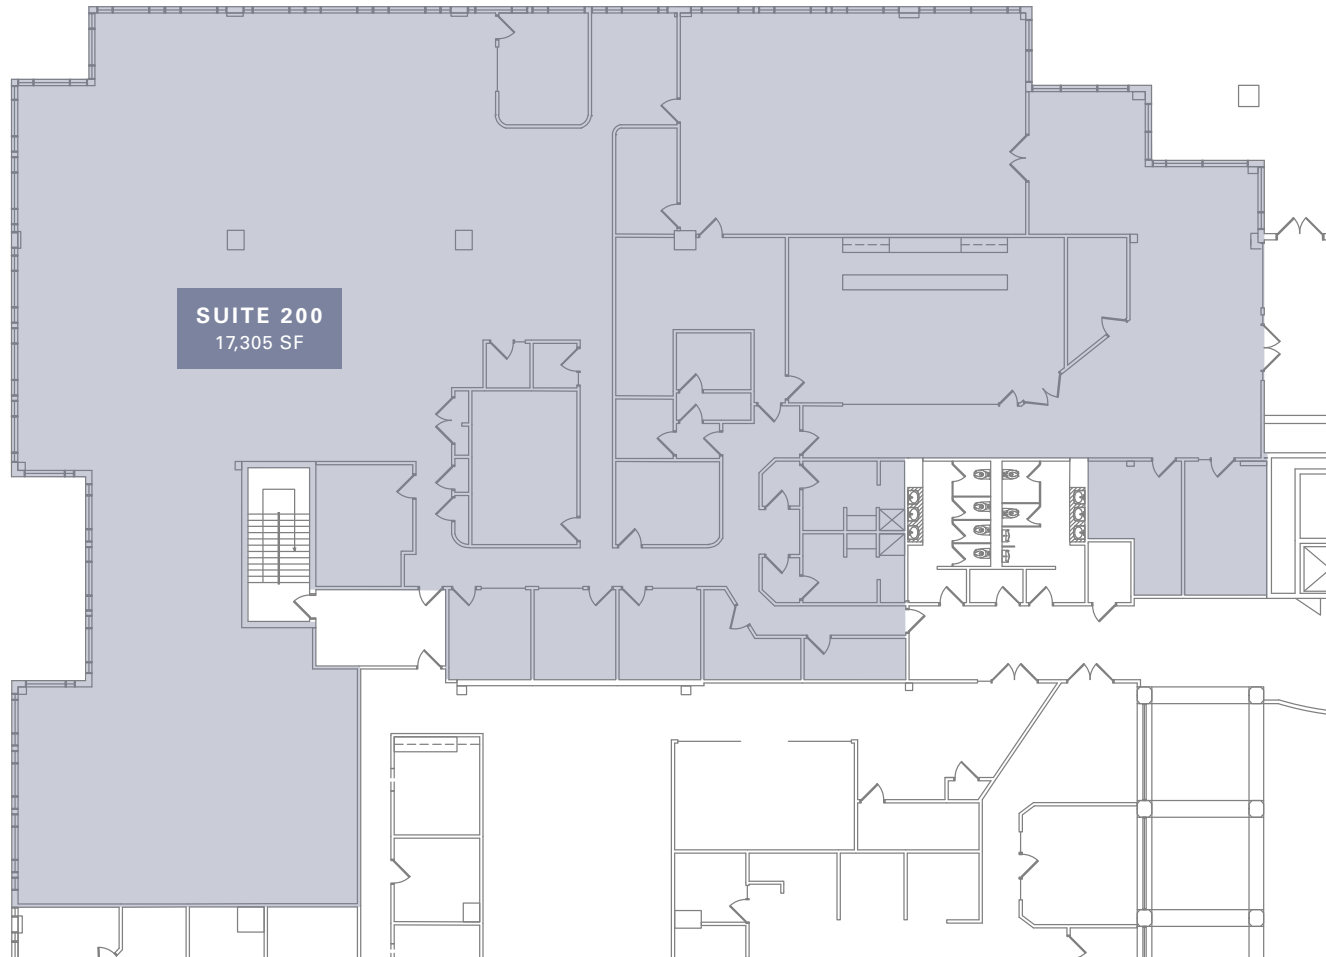

**2ND FLOOR / SUITE 200 / 17,305 SF**

*400 Valley Road, Mt Arlington NJ 07856*

Suites 200, 203, and 204 are contiguous and can be combined for a total of 26,743 SF