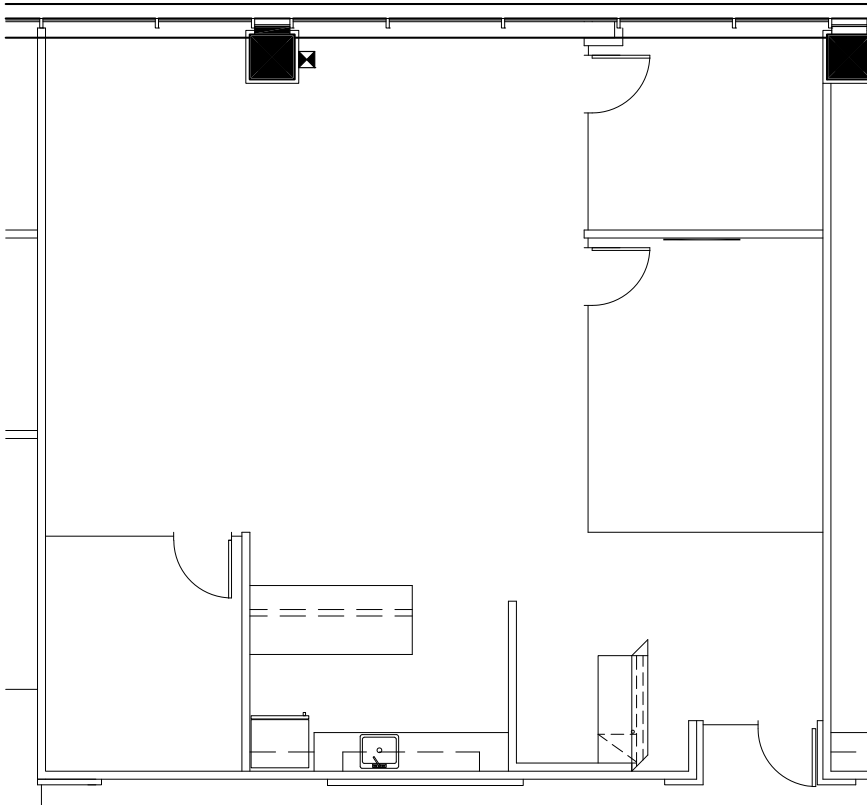

MAX AT KIERLAND

16220 N SCOTTSDALE RD
SCOTTSDALE AZ 85254

SUITE 360 | ±1,822

NOT TO SCALE

NEWMARK

RFA
ASSET MANAGEMENT

PATRICK DEVINE
t 602-952-3859
patrick.devine@nrmk.com

MIKE GARLICK
t 602-952-3825
mike.garlick@nrmk.com