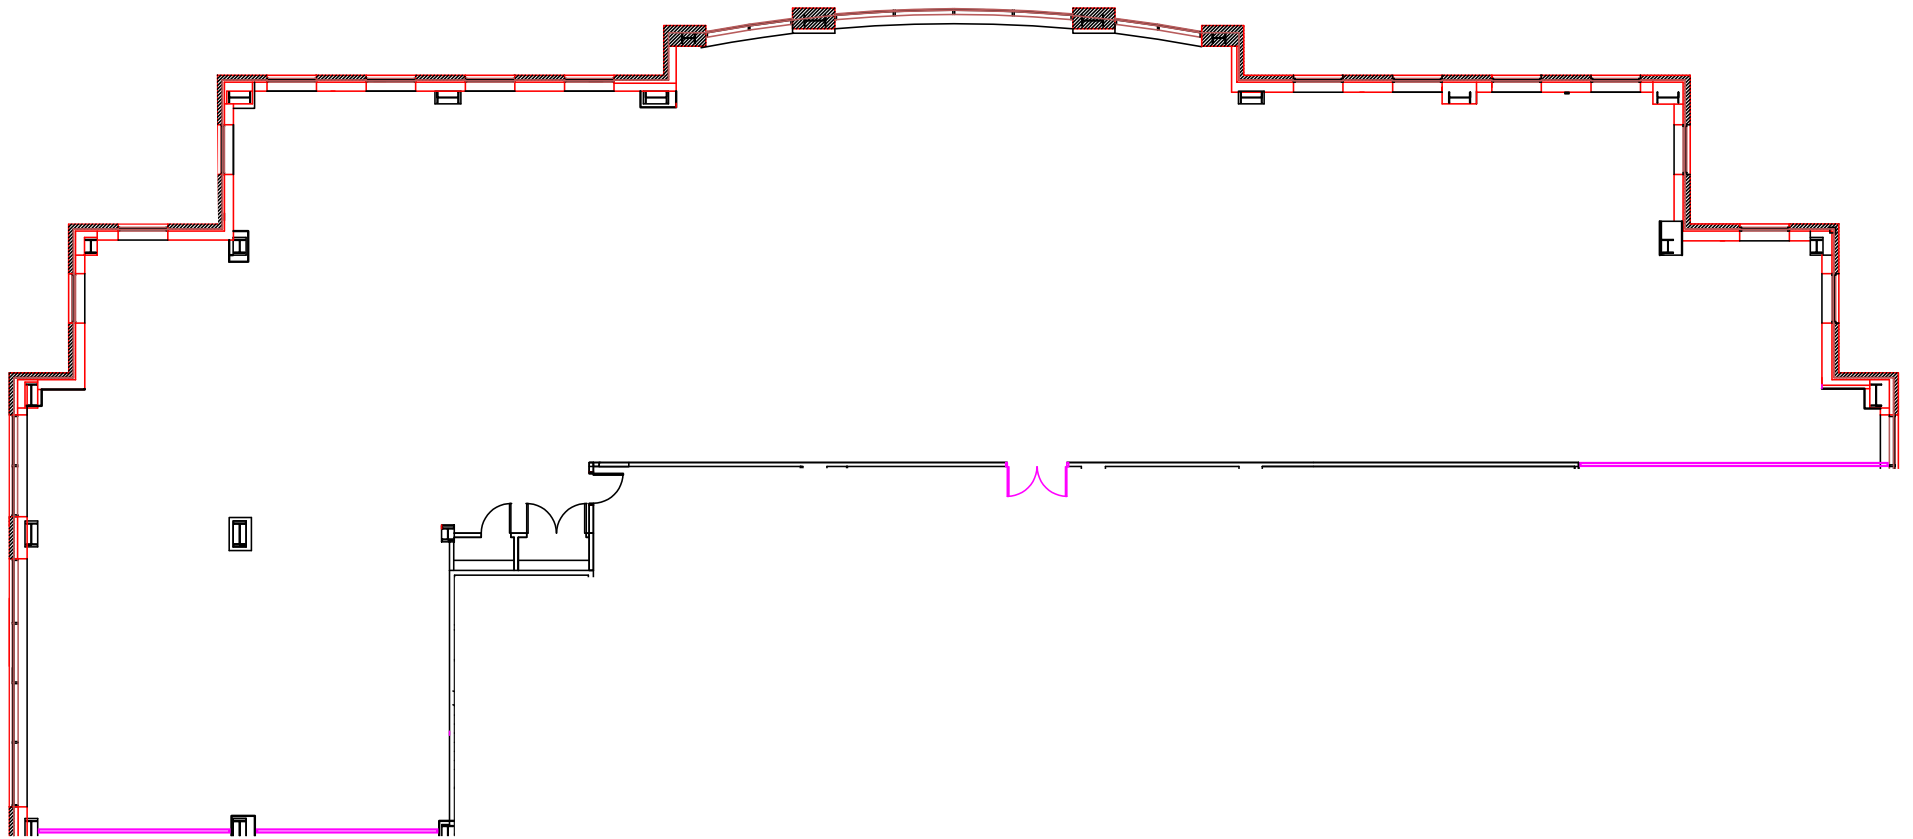

FORT STREET
PARTNERS

SOUTH TOWNE CORPORATE CENTER
BUILDING 150
LEVEL 2 - SUITE 200

FORT STREET
PARTNERS

SOUTH TOWNE CORPORATE CENTER

BUILDING 150

LEVEL 2 - SUITE 250

FORT STREET
PARTNERS

SOUTH TOWNE CORPORATE CENTER
BUILDING 150
LEVEL 2 - SUITE 225