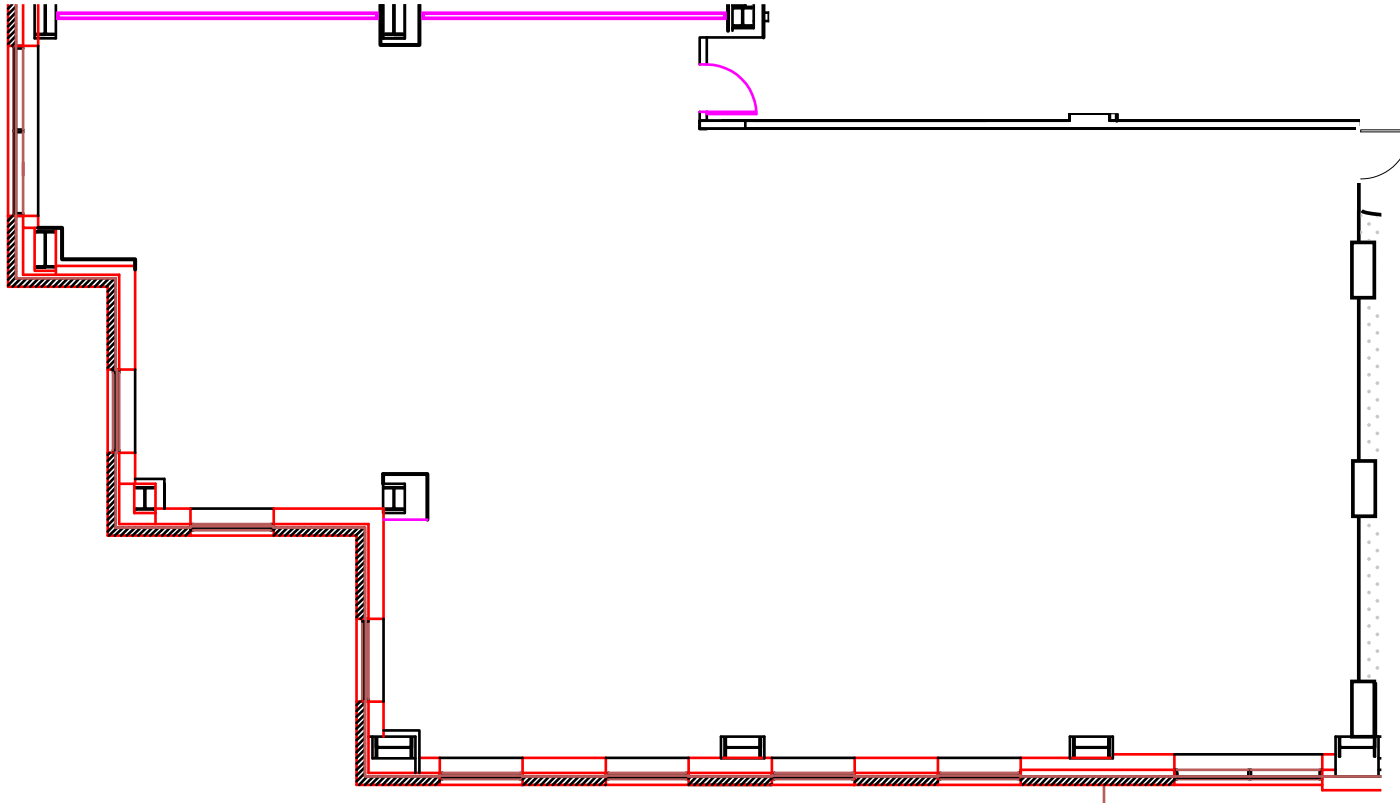

FORT STREET
PARTNERS

SOUTH TOWNE CORPORATE CENTER
BUILDING 150
LEVEL 2 - SUITE 200

FORT STREET
PARTNERS

SOUTH TOWNE CORPORATE CENTER

BUILDING 150

LEVEL 2 - SUITE 250

FORT STREET
PARTNERS

SOUTH TOWNE CORPORATE CENTER
BUILDING 150
LEVEL 2 - SUITE 225