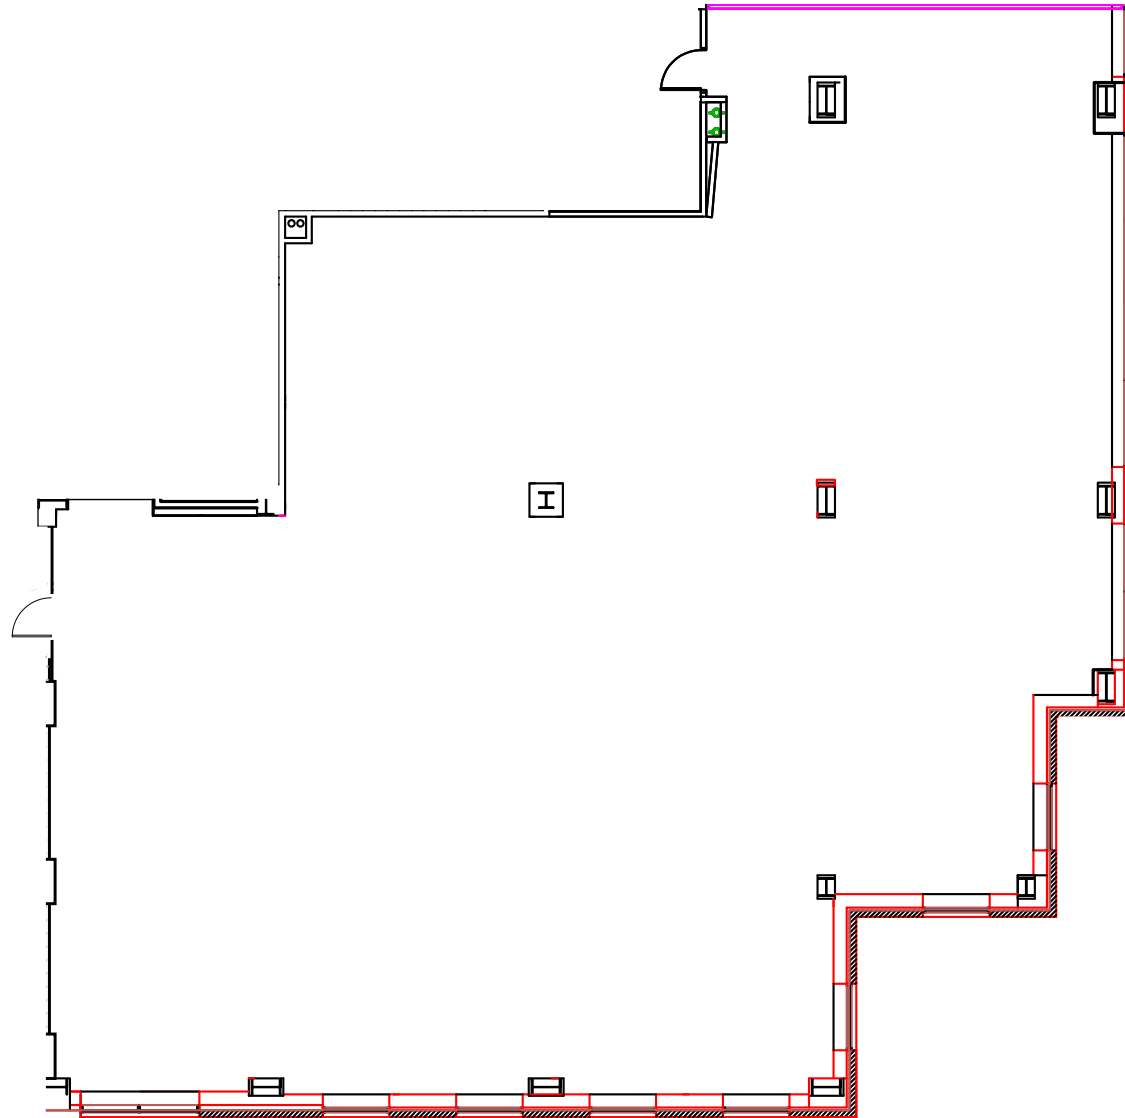

FORT STREET
PARTNERS

SOUTH TOWNE CORPORATE CENTER
BUILDING 150
LEVEL 2 - SUITE 200

FORT STREET
PARTNERS

SOUTH TOWNE CORPORATE CENTER

BUILDING 150

LEVEL 2 - SUITE 250

FORT STREET
PARTNERS

SOUTH TOWNE CORPORATE CENTER
BUILDING 150
LEVEL 2 - SUITE 225