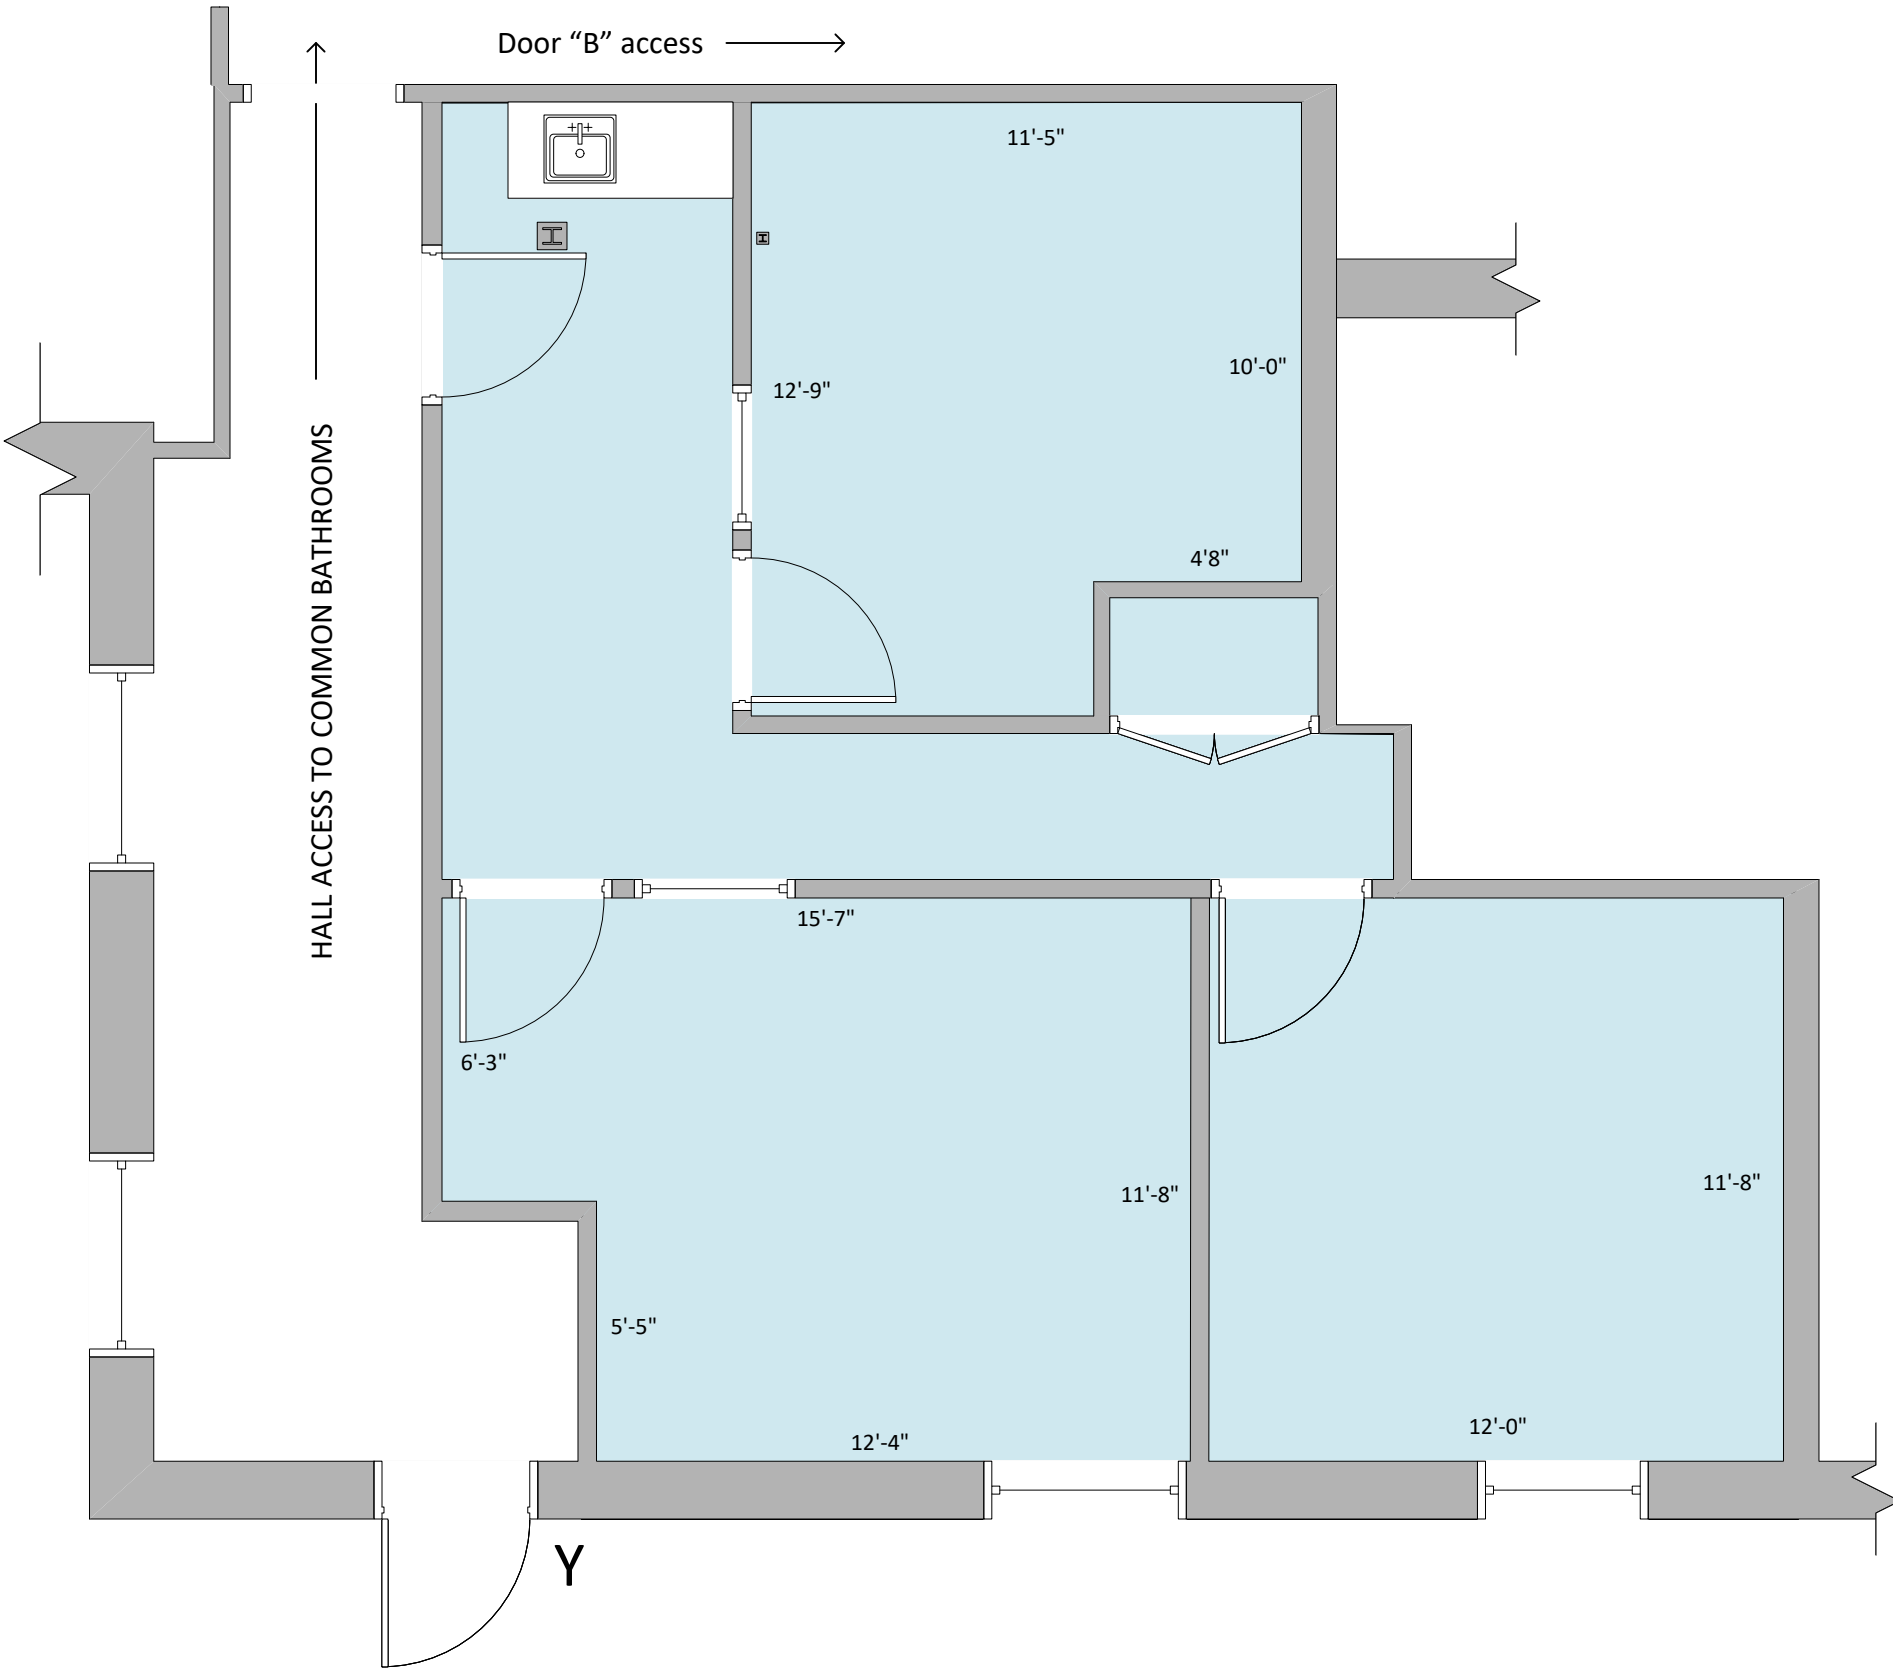

Westport Office Building
25 Sylvan Road South, Door "Y"
Westport, CT 06880

Part first floor, approx. 766 SF

Sylvan Road South

FISCHEL
PROPERTIES
501 Kings Highway East, Fairfield, CT 06825
Phone: 203-696-1000 Fax: 203-384-8000
www.FischelProperties.com